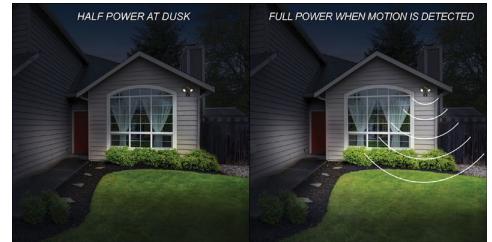

Security Lighting

1200 Max Lumen Security Light 2 - Head Dusk to Dawn

LUMEN BOOST

3 Color Selectable
COLOR PREFERENCE®

**28W 2-Head Security Light
w/ Motion Sensor
28w, 1200/2400 Lumen
settings & Lumen Boost®**

Model #: 51406111
Bronze Finish

Model #: 51406112
White Finish

ETI® ADVANTAGE

Tool Less Adjustment

**Patented Color Preference®
3000K, 4000K or 5000K**

**Fully
Controllable**

Available Models

**28W 2 Head Security with adjustable motion
sensor**

Bronze

Model: 51406111

P/N: SC-28W-2HD-2400LM-CP3-SV-BZ

White

Model: 51406112

P/N: SC-28W-2HD-2400LM-CP3-SV-WH

Features and Specifications

- 28w, 1200 or 2400 Selectable Lumen output, replaces 2 125w PAR Lamps, 120V
- Adjustable Motion Sensor with timer or dusk to dawn operation
- Tool-less adjustability
- 4000K Bright White light
- 50,000 hours of rated LED life
- Durable, all-weather construction
- IP65 rated, suitable for wet location