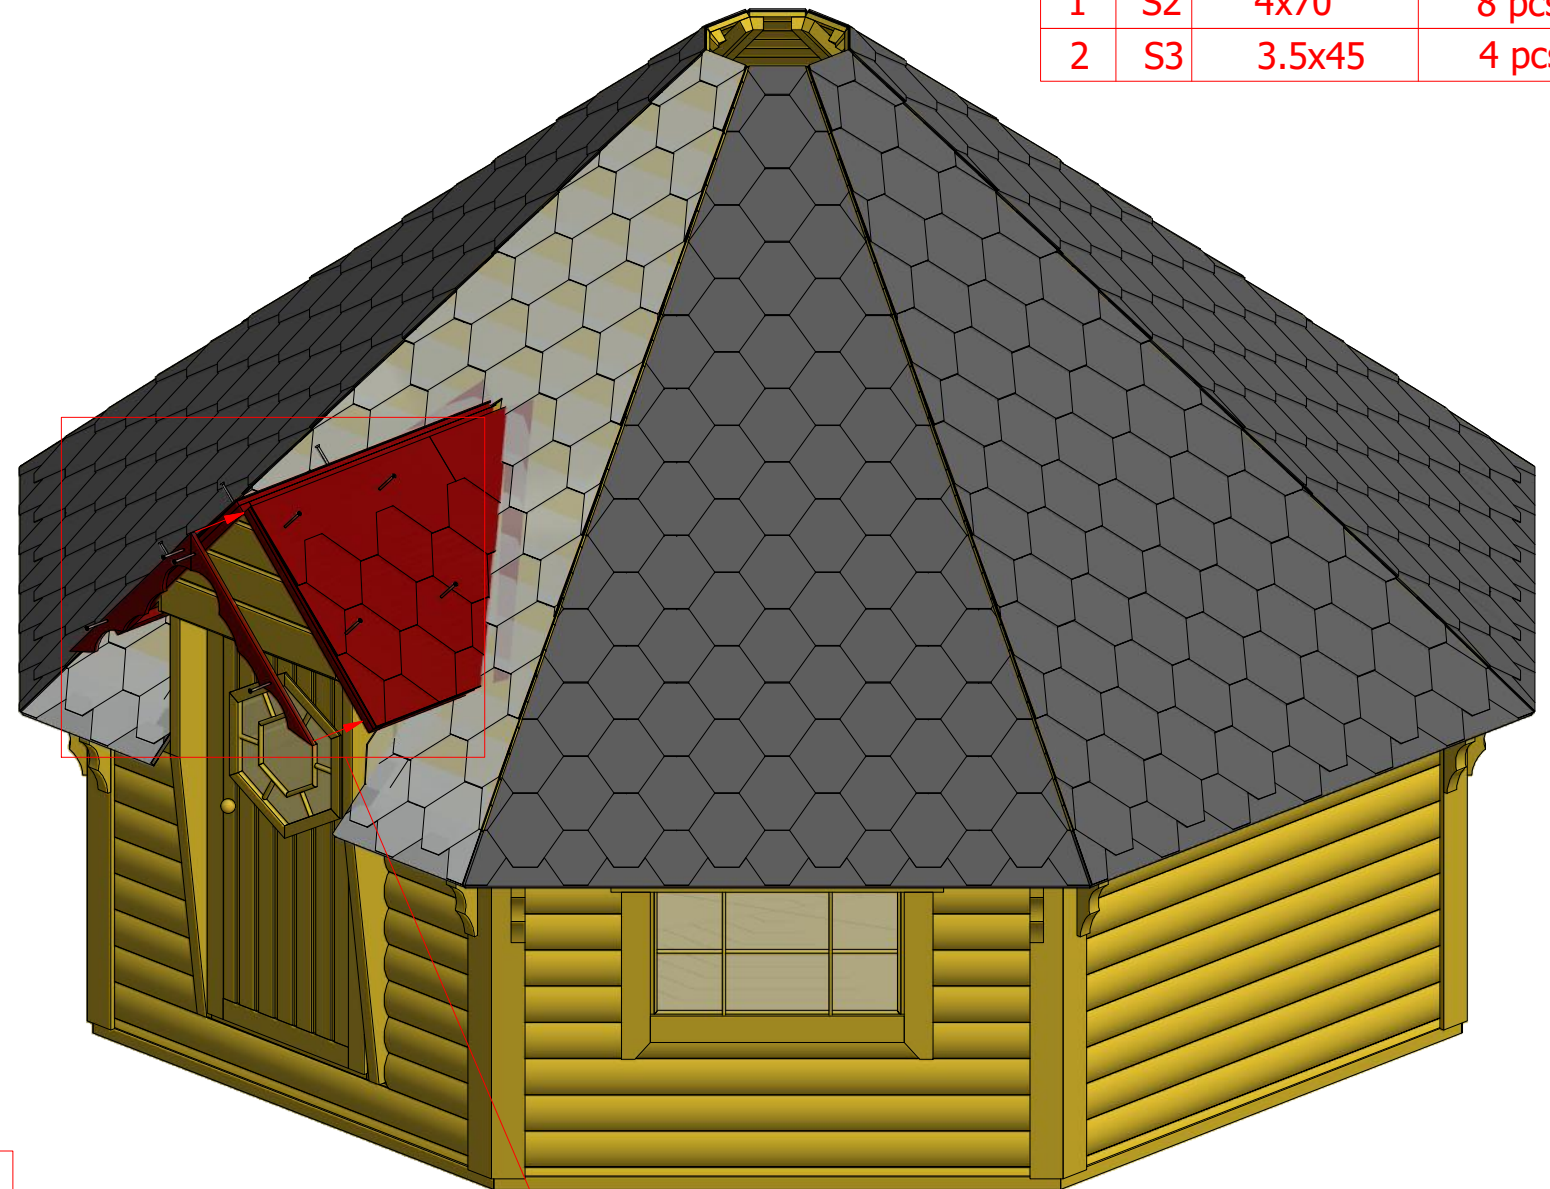

Grill cabin 16.5 m²

Screws

1	S2	4x70	8 pcs
2	S3	3.5x45	4 pcs