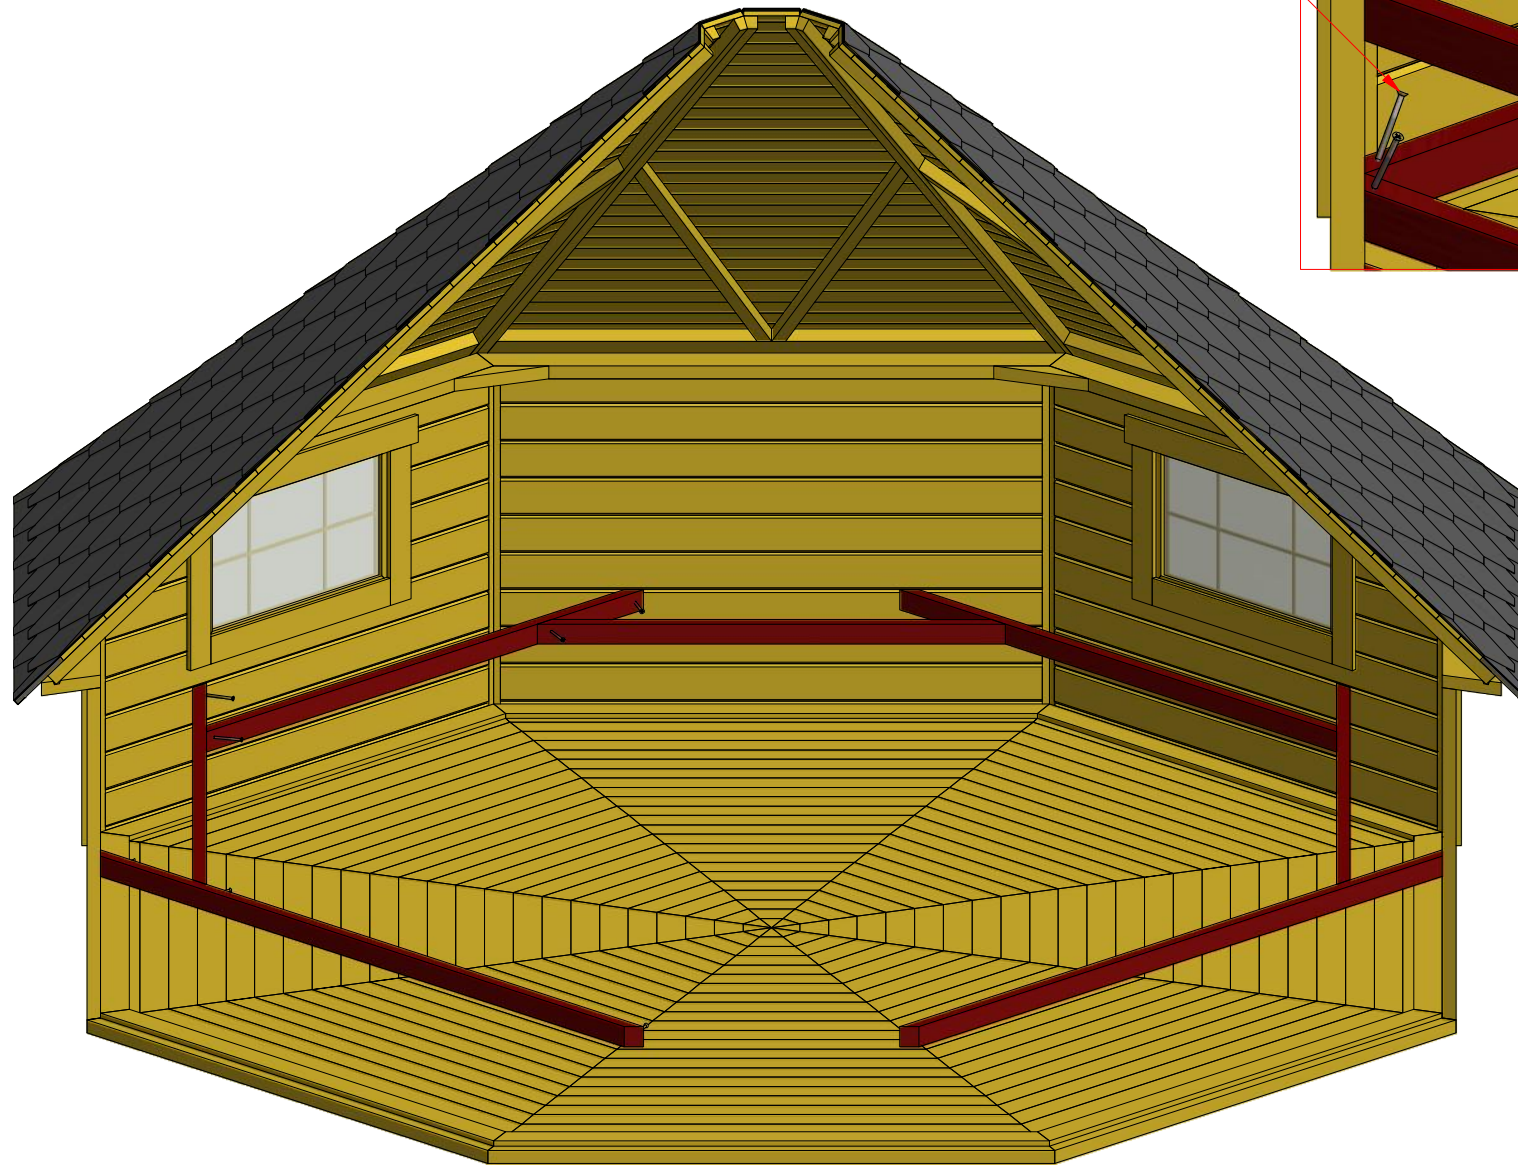

Grill cabin 16.5 m²

Screws

1	S2	4x70	70 pcs