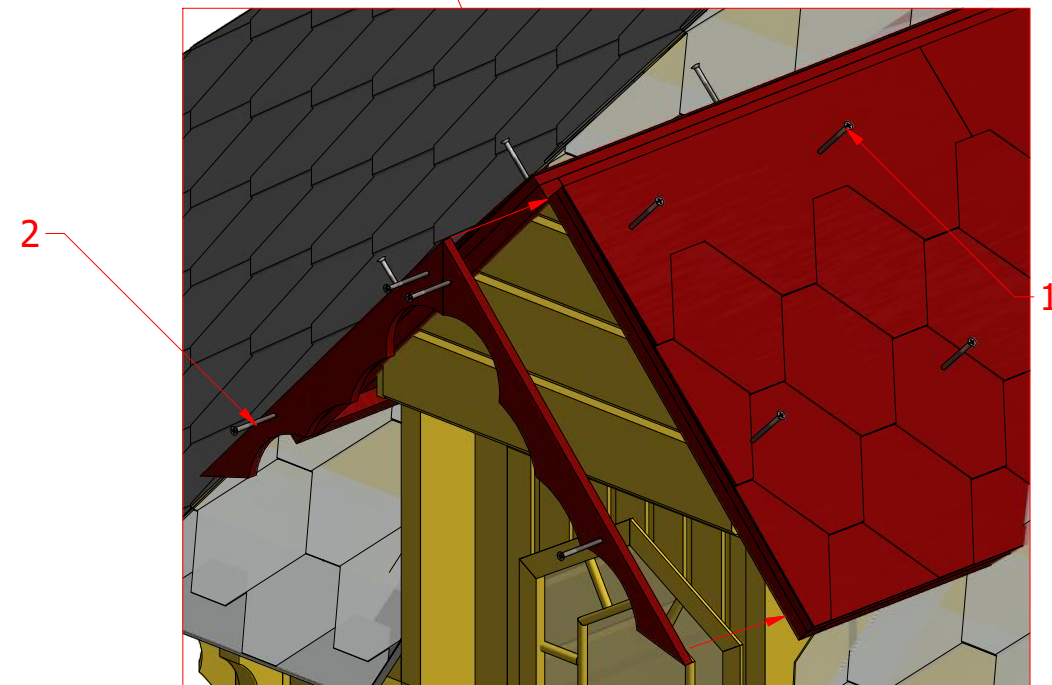

Grill cabin 16.5 m²

Screws

1	S2	4x70	8 pcs
2	S3	3.5x45	4 pcs