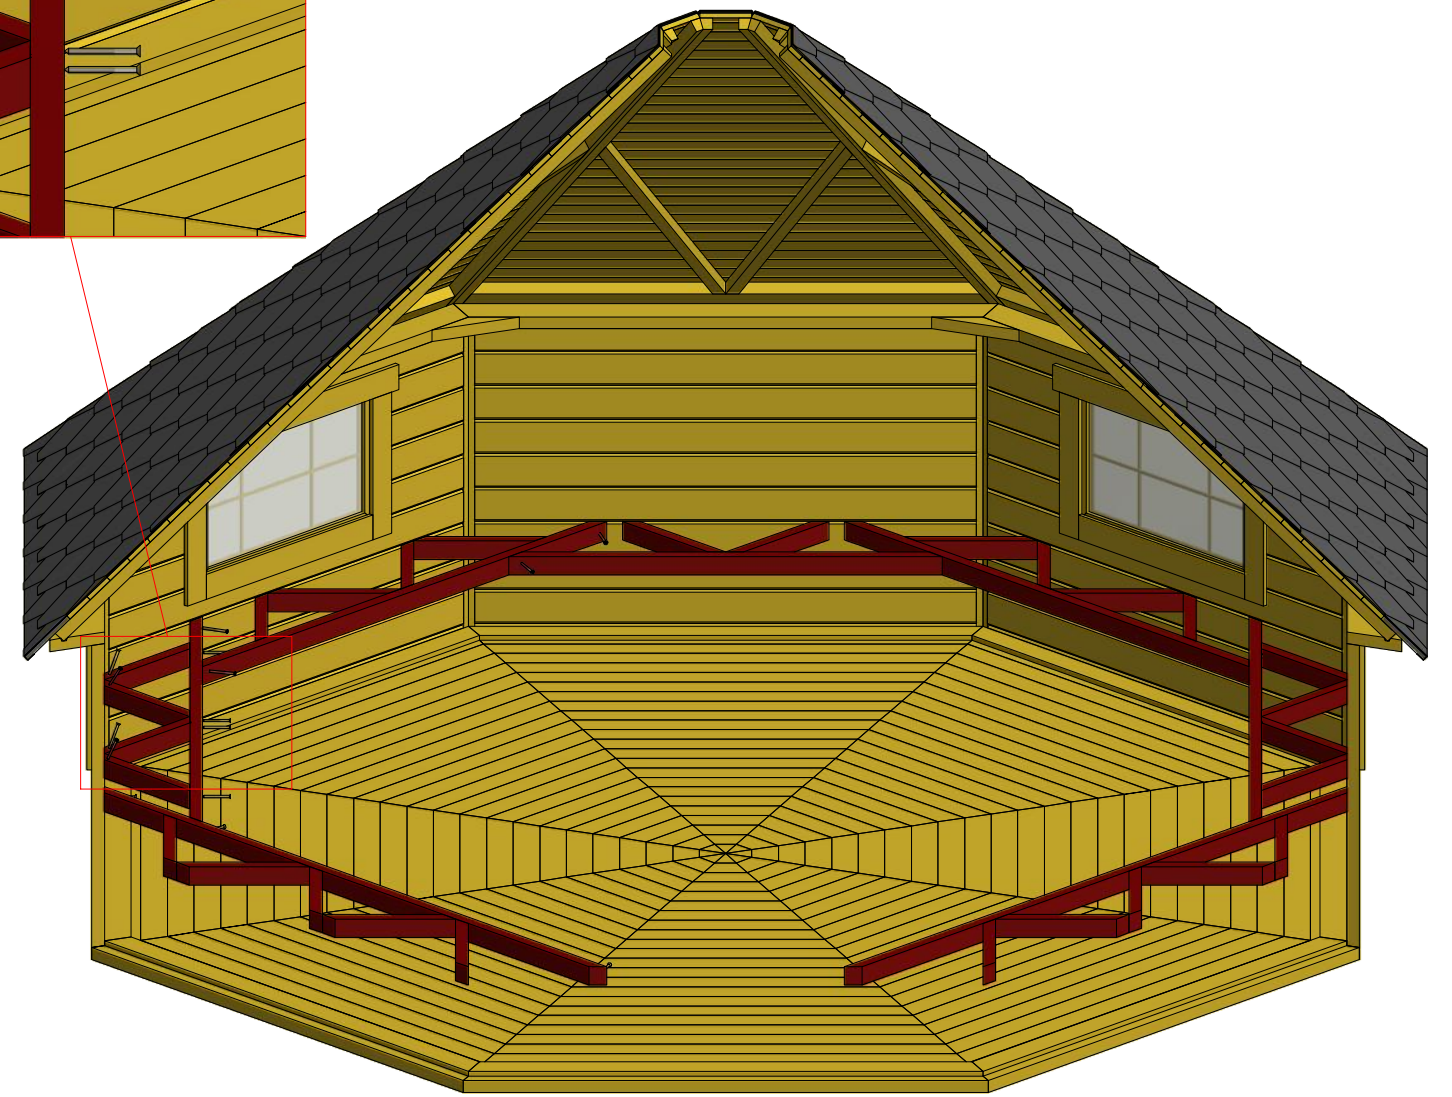

Grill cabin 16.5 m²

Screws

1	S2	4x70	70 pcs