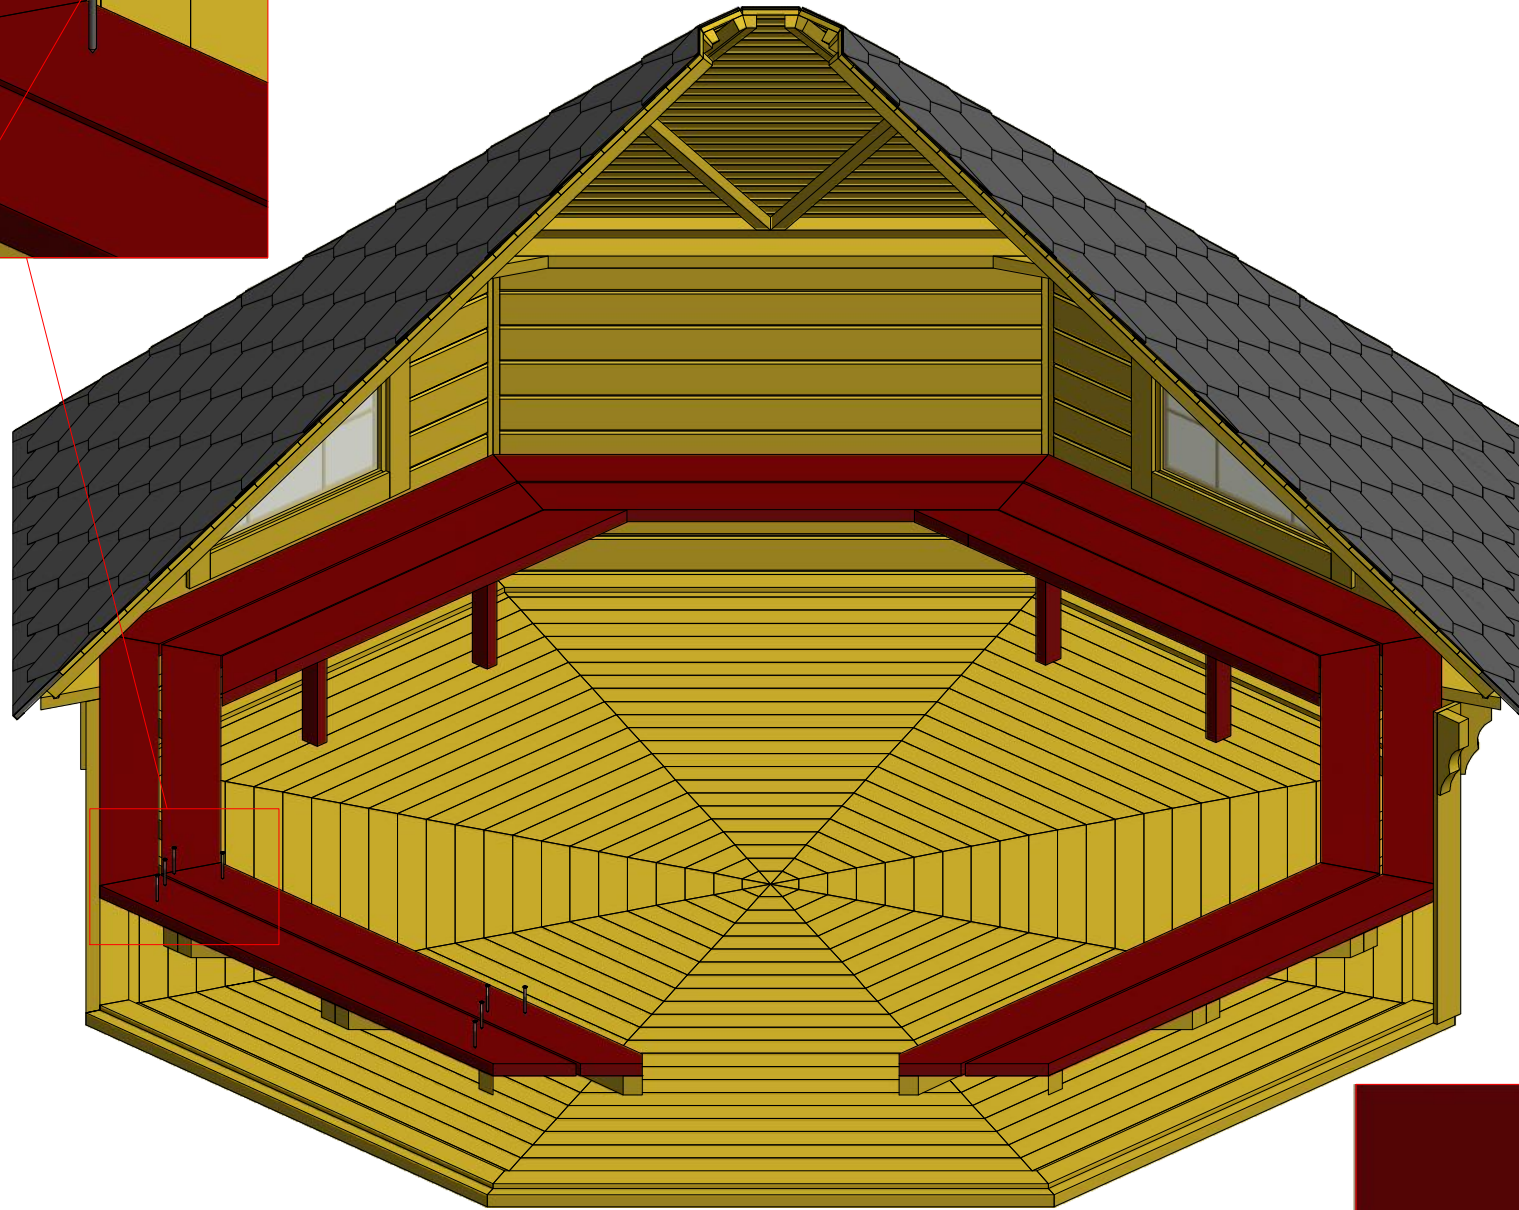

Screws

1	S2	4x70	70 pcs

Grill cabin 16.5 m²

Screws			
1	S2	4x70	56 pcs
2	S4	3x30	40 pcs

1

~378

2

Grill cabin 16.5 m²

Screws

1	S3	3.5x45	56 pcs

1

Grill cabin 16.5 m²

Screws

1	S3	3.5x45	8 pcs

1

Grill cabin 16.5 m²