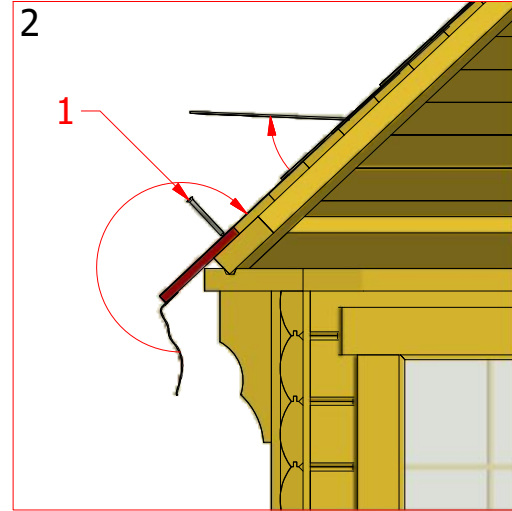

1	S3	3.5x45	41 pcs
2	V1	2.5x25	

Grill cabin 16.5 m²

Screws

1	S3	3.5x45	32 pcs

7.1

7.2

Grill cabin 16.5 m²

Screws