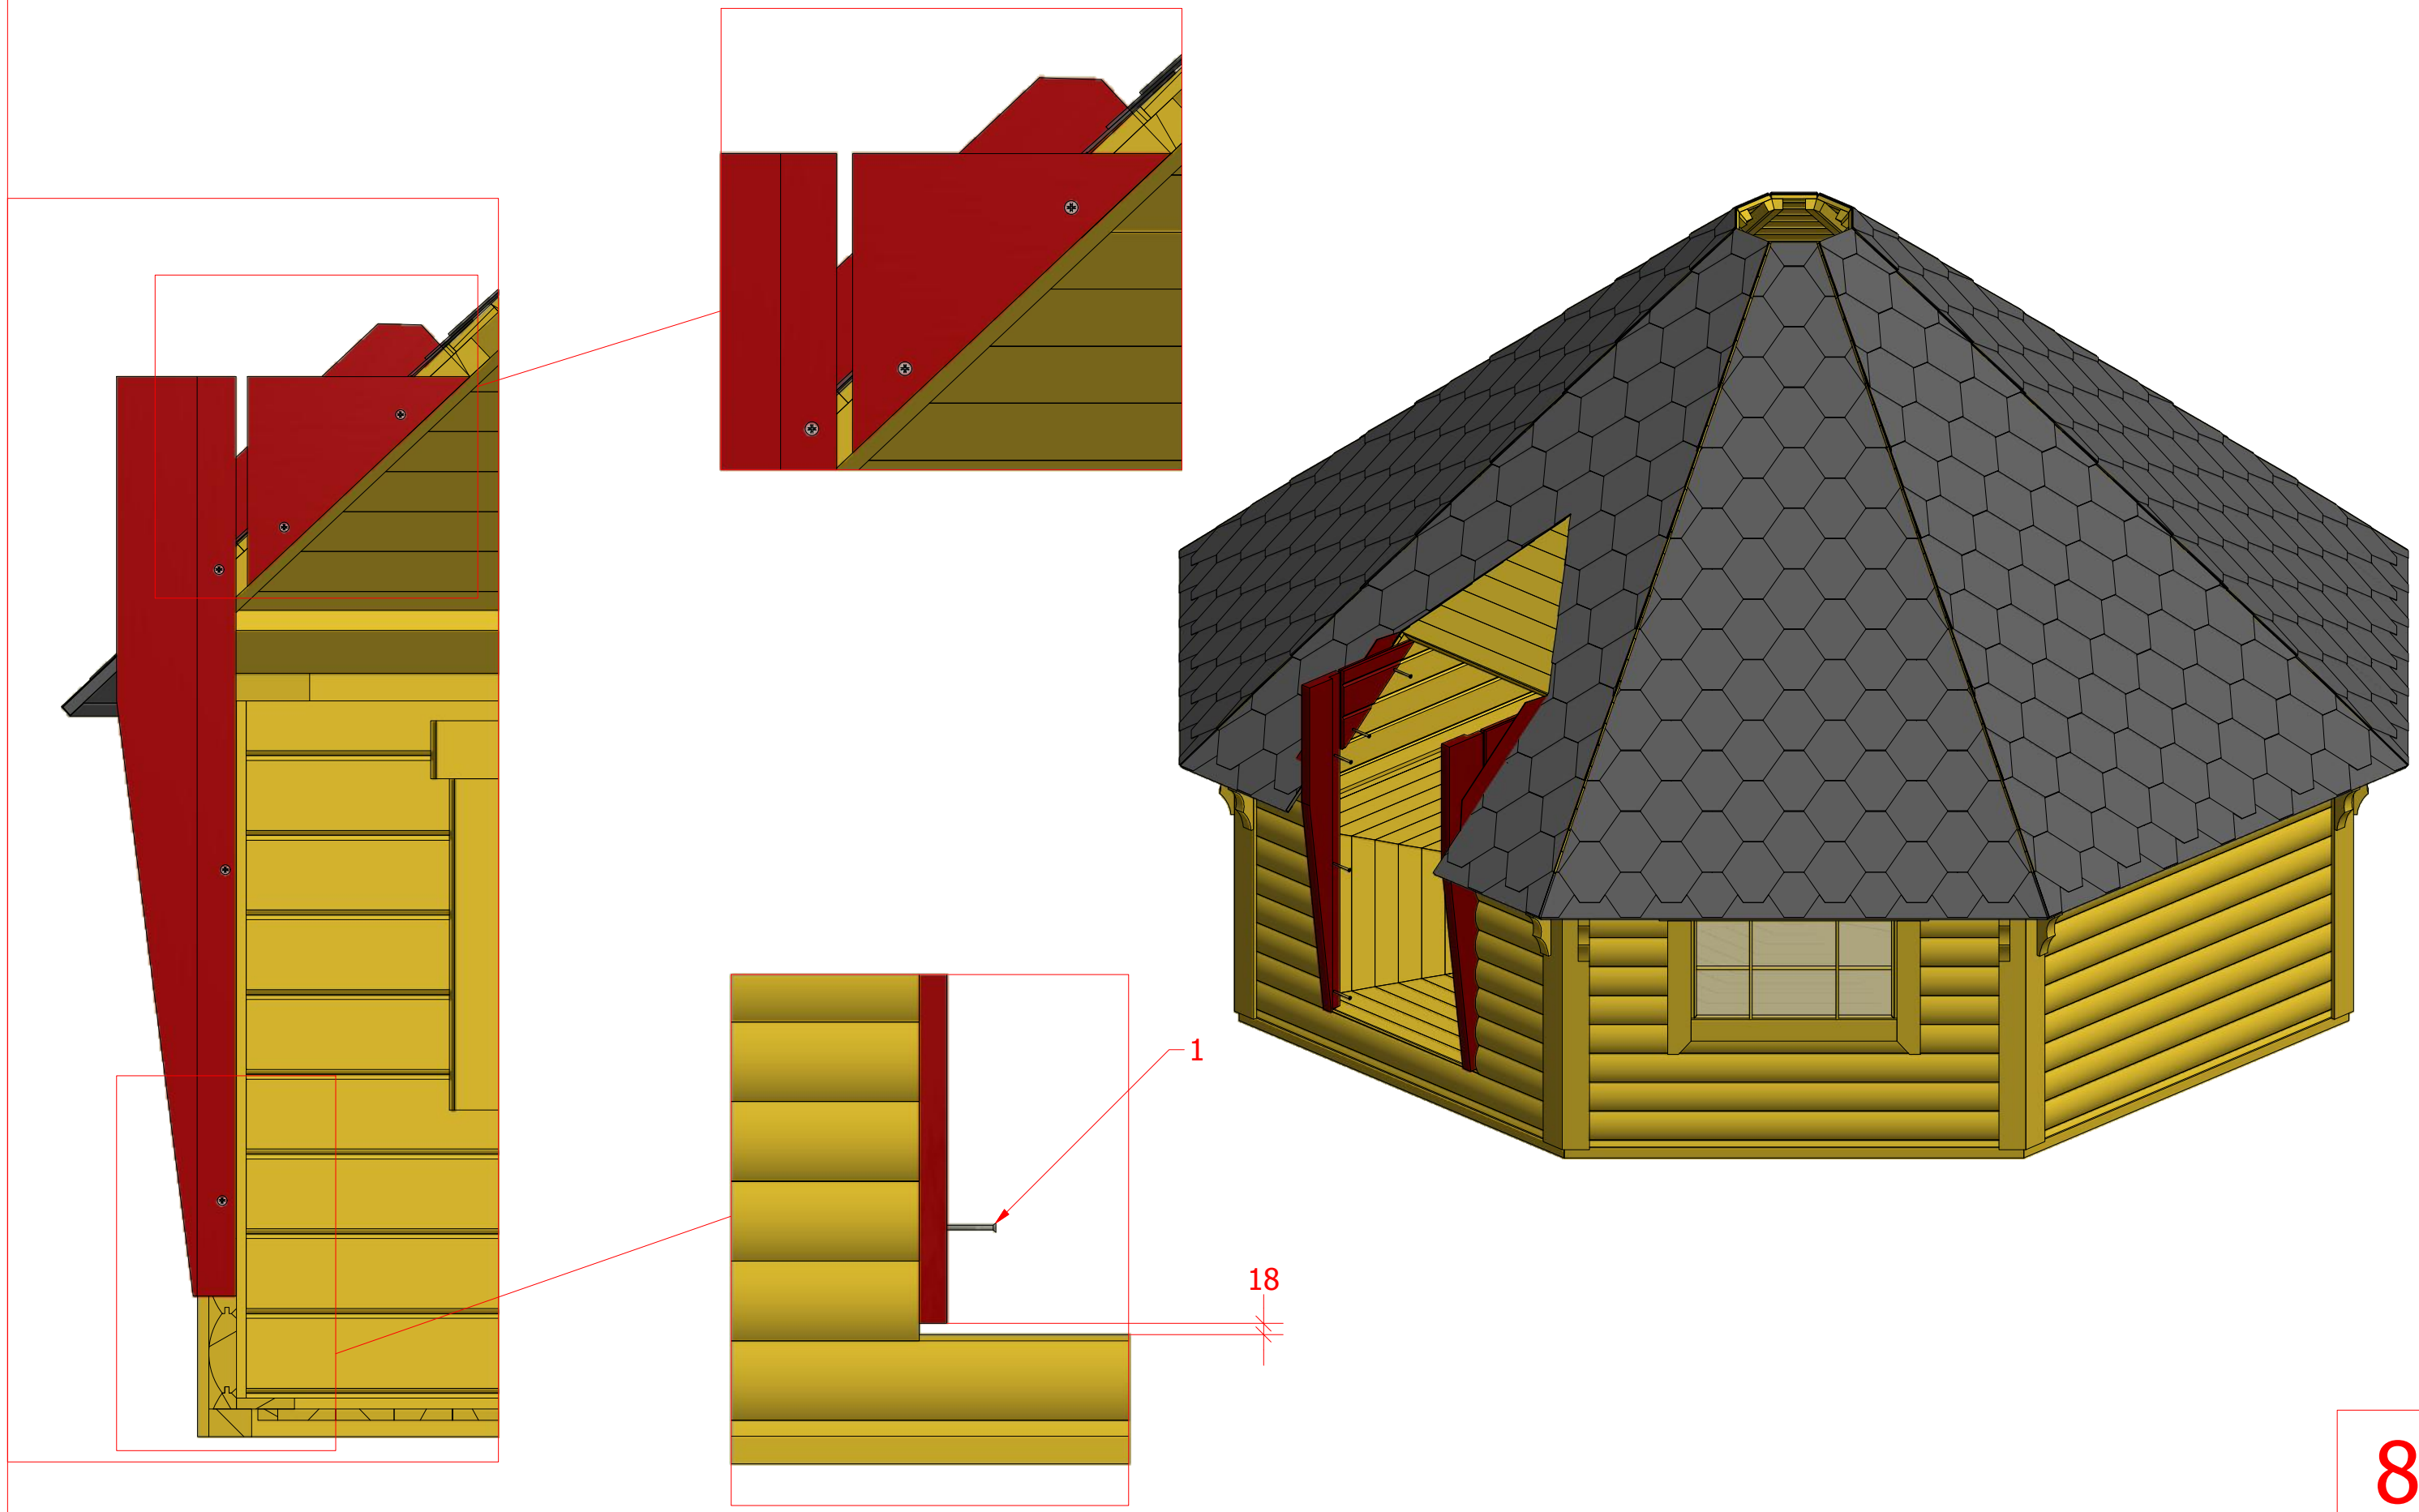

Grill cabin 16.5 m²

Screws

1	S2	4x70	10 pcs