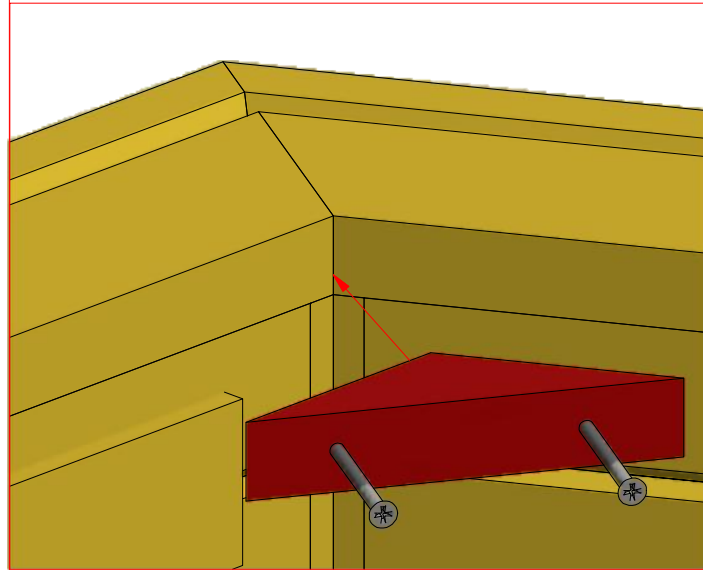

Grill cabin 16.5 m²

Screws

1	S2	4x70	73 pcs