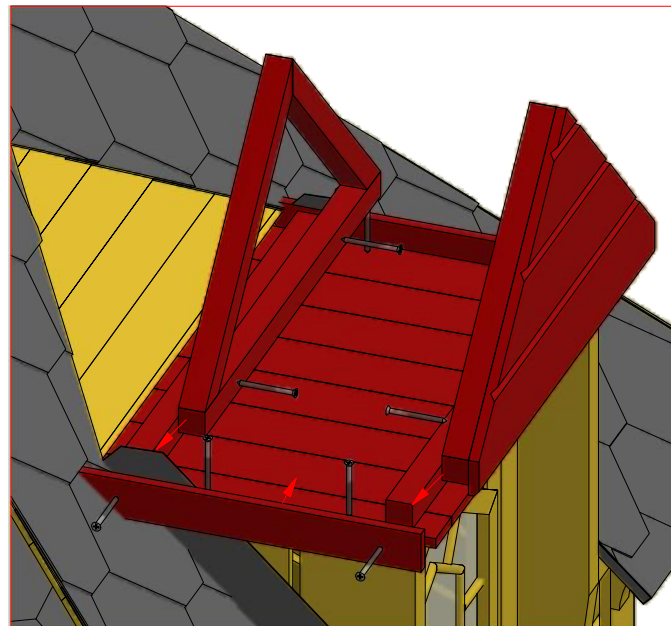

1	S2	4x70	10 pcs

Grill cabin 16.5 m²

Screws

Grill cabin 16.5 m²

Screws

1	S2	4x70	16 pcs

1

Grill cabin 16.5 m²

Screws

1	S2	4x70	8 pcs
2	S3	3.5x45	4 pcs

Grill cabin 16.5 m²

Screws

1	S2	4x70	8 pcs

1

2

Grill cabin 16.5 m²