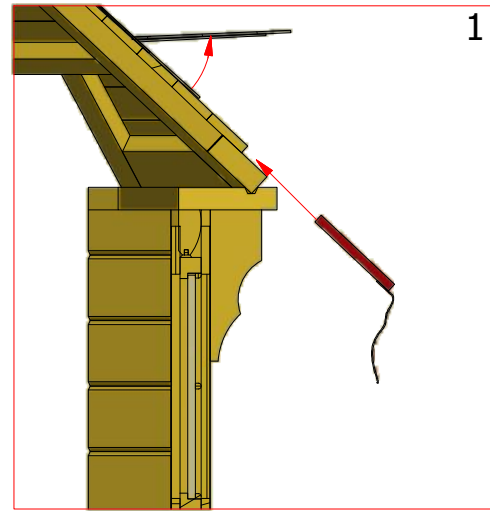

1	S3	3.5x45	41 pcs
2	V1	2.5x25	

Grill cabin 16.5 m²

Screws

1	S3	3.5x45	32 pcs

7.1

7.2

Grill cabin 16.5 m²

Screws