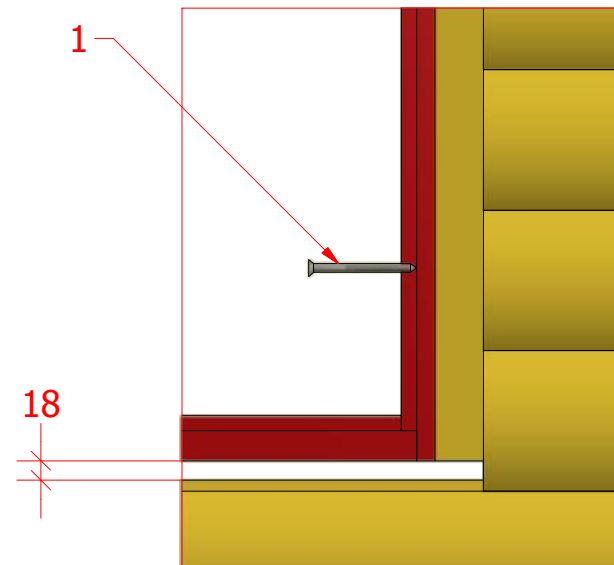

Screws

1	S2	4x70	8 pcs
2	S3	3.5x45	4 pcs

Grill cabin 16.5 m²

Screws

1	S2	4x70	8 pcs

1

2

Grill cabin 16.5 m²