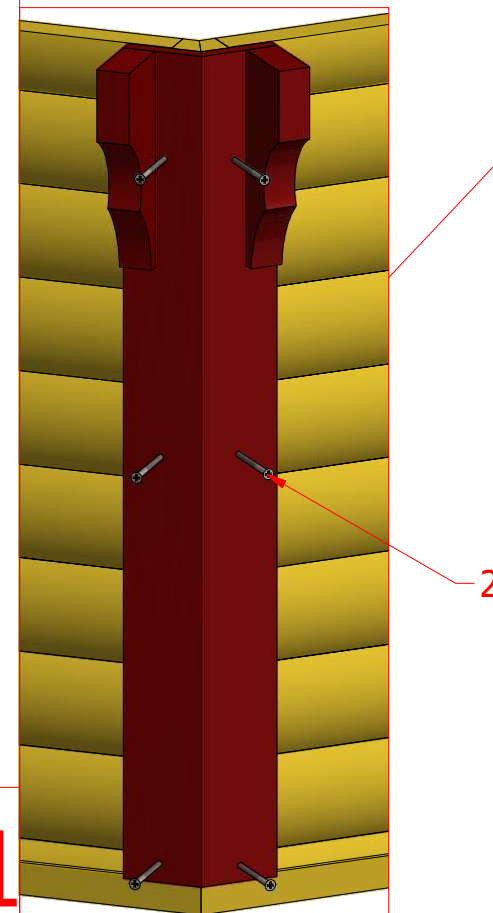

1	S2	4x70	48

2.1

2.2

Grill cabin 16.5 m²

Screws

1	S2	4x70	32 pcs
2	S3	3.5x45	48 pcs

3.1

3.2