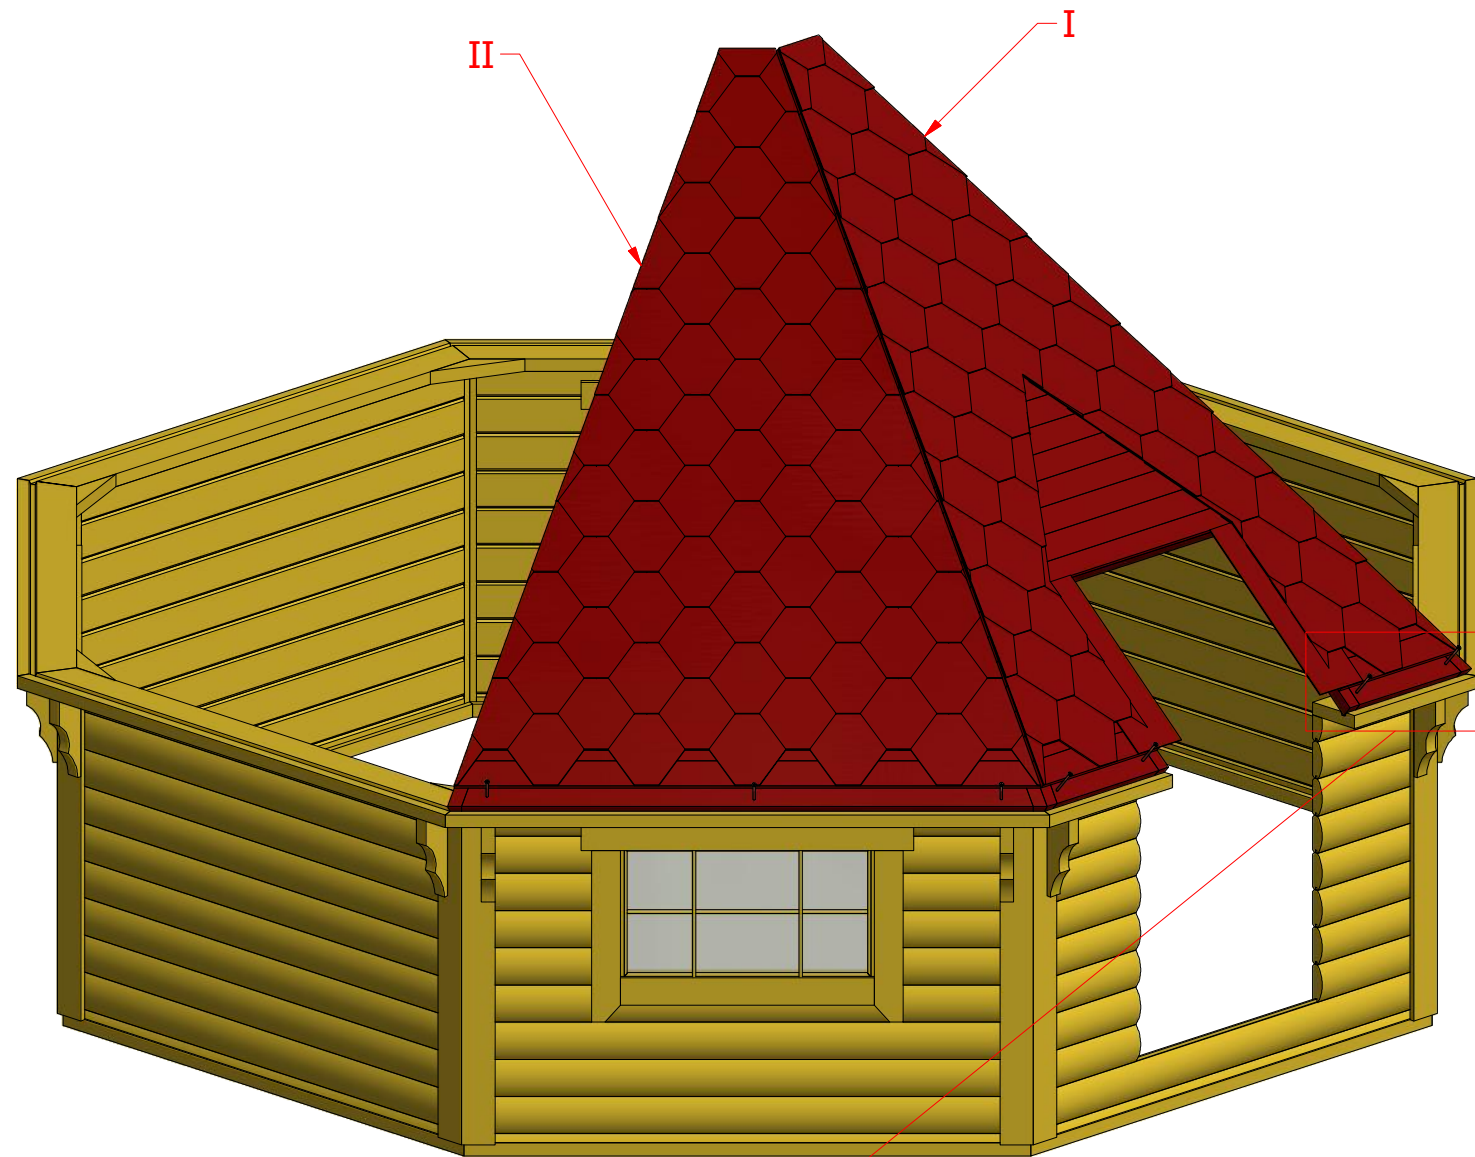

Grill cabin 16.5 m²

Screws

1	S2	4x70	57pcs