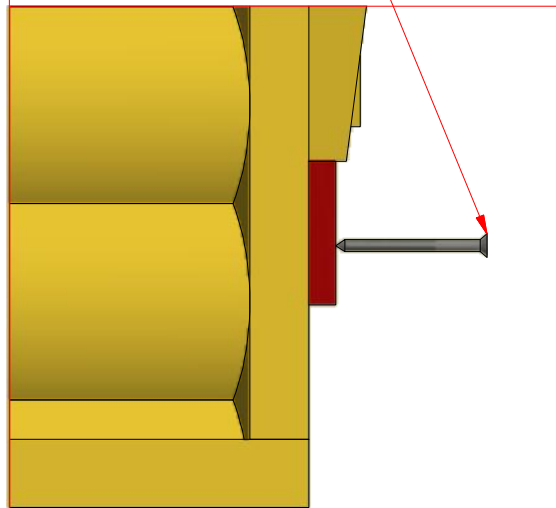

Screws

1	S3	3.5x45	56 pcs

1

Grill cabin 16.5 m²

Screws

1	S3	3.5x45	8 pcs

1

Grill cabin 16.5 m²