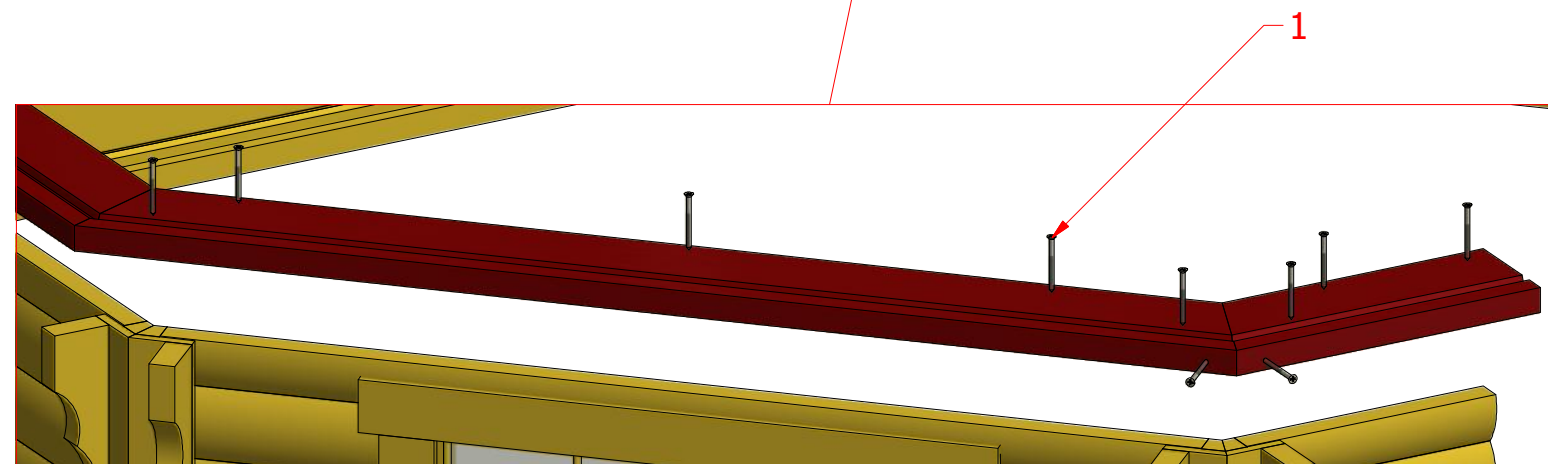

Grill cabin 16.5 m²

Screws

1	S2	4x70	73 pcs