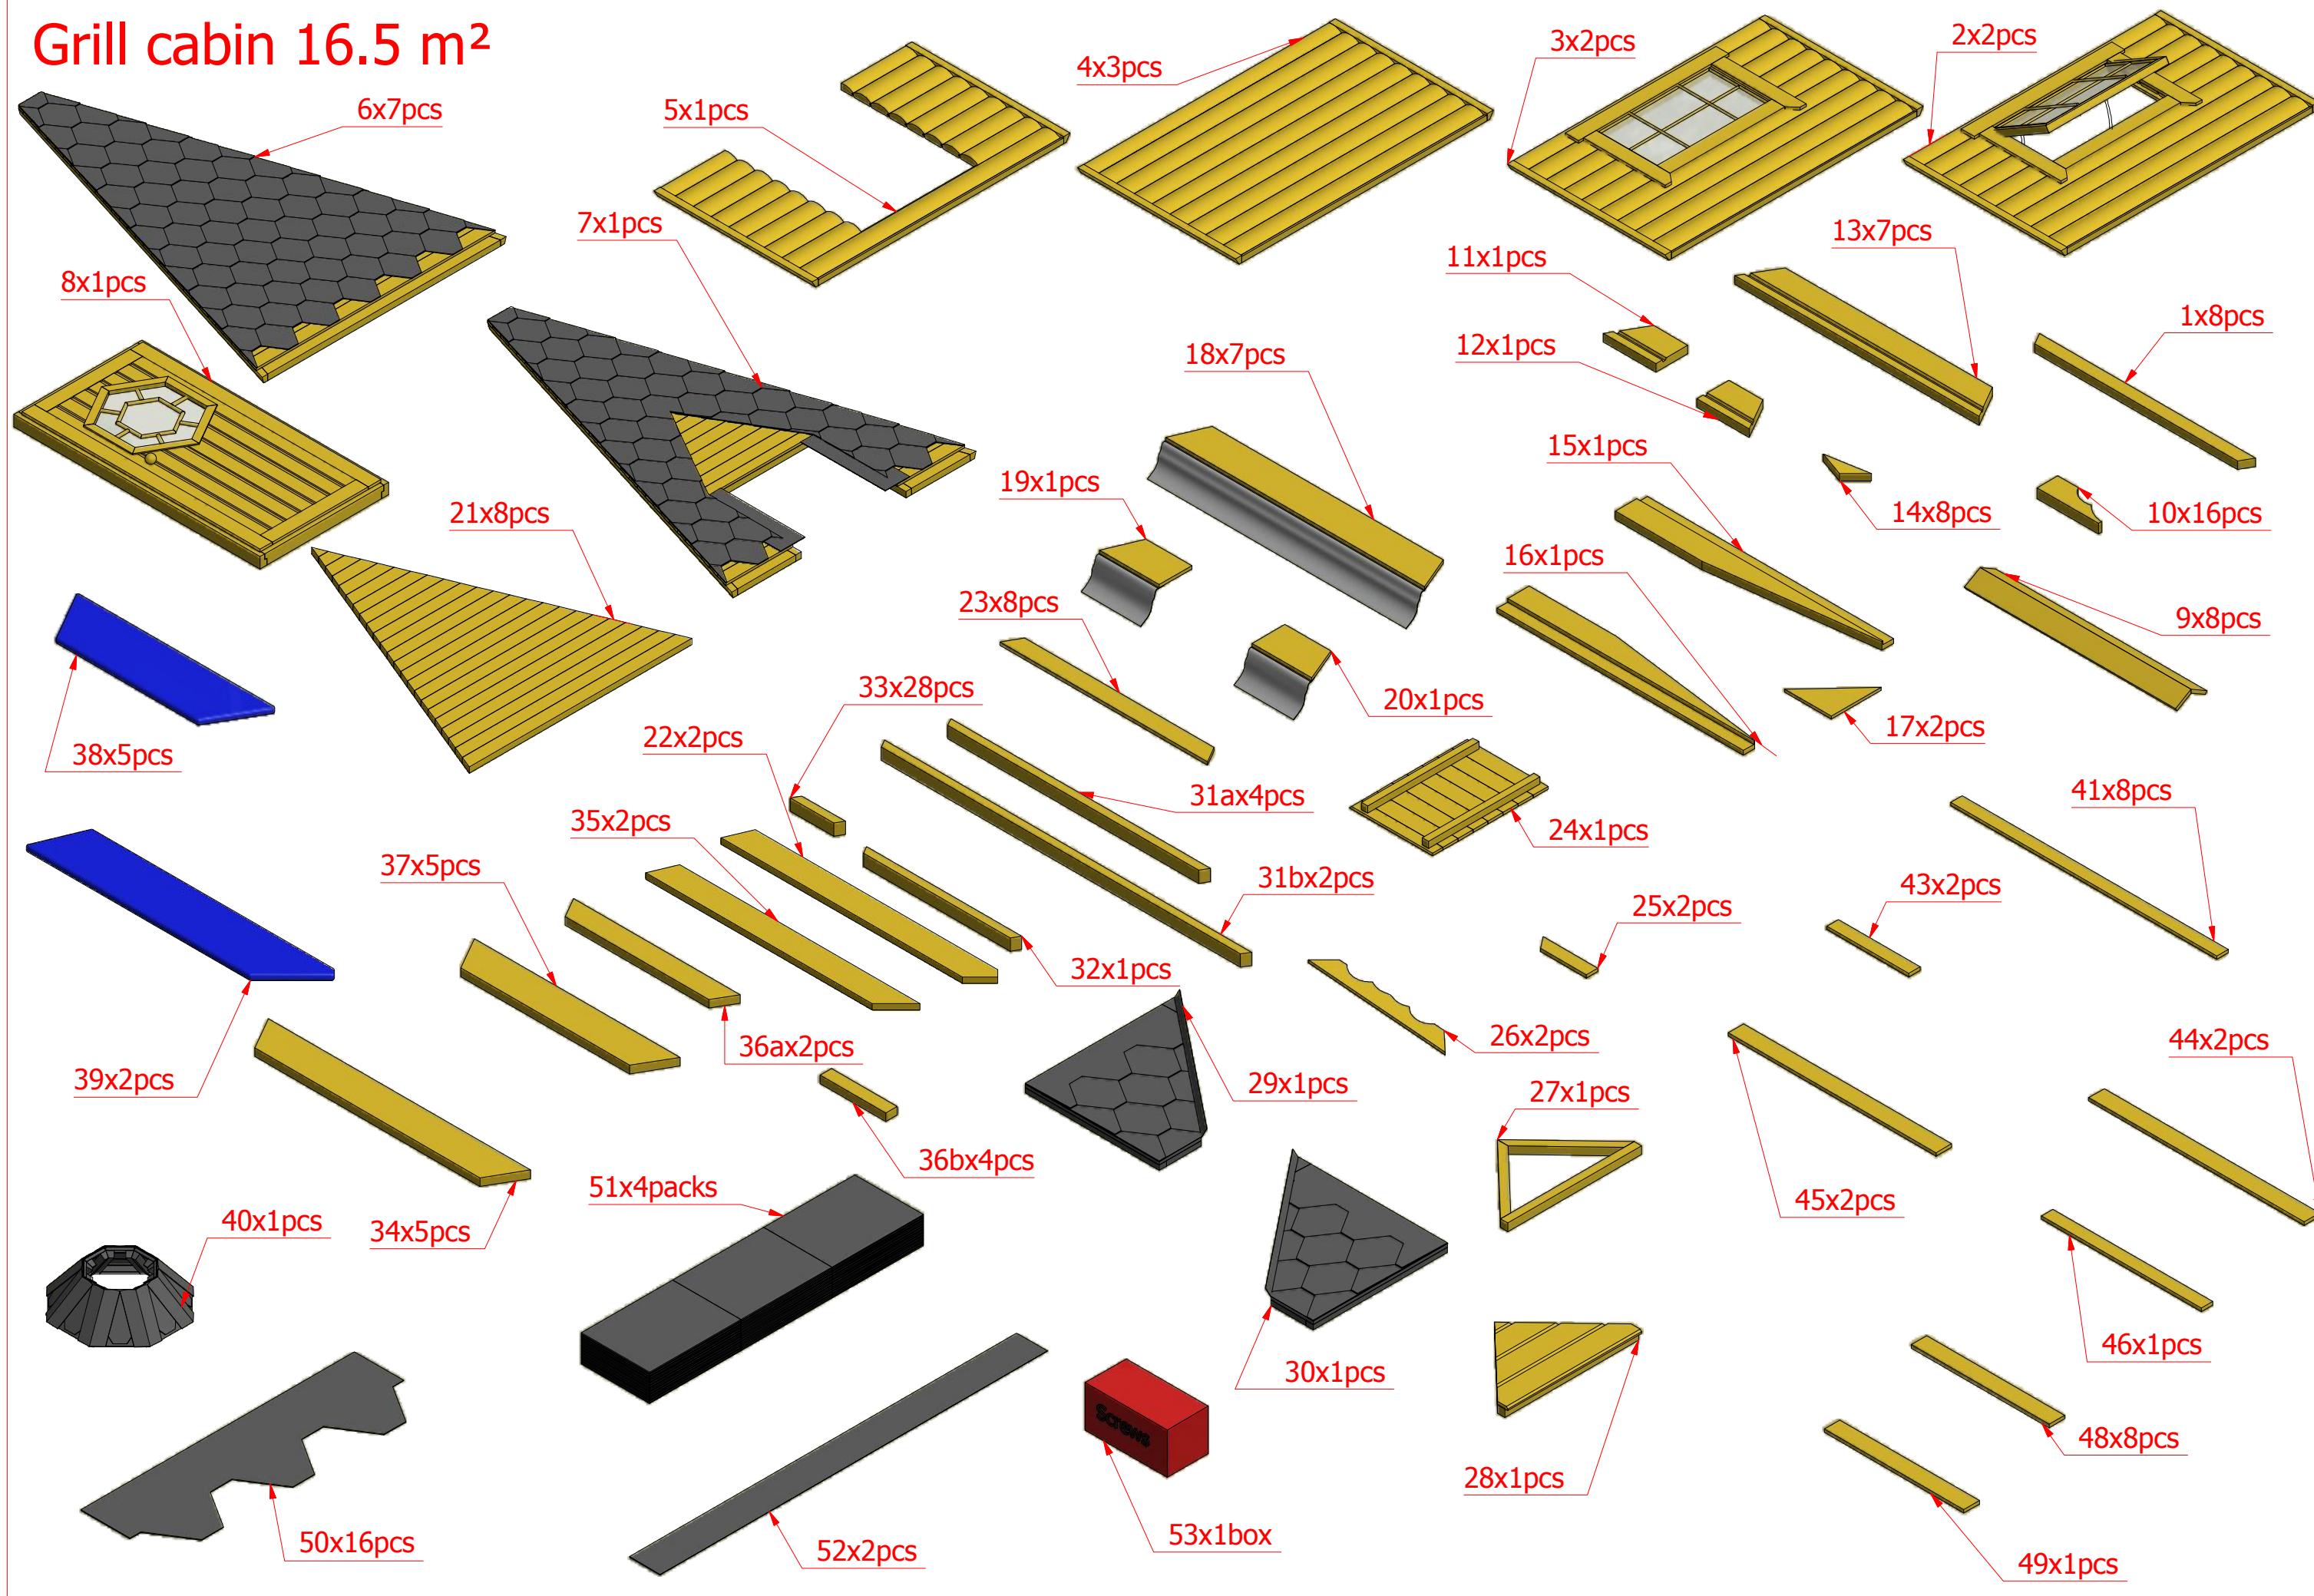

Grill cabin 16.5 m²

Grill cabin 16.5 m²

Grill cabin 16.5 m²

Screws

1	S1	5x100	16 pcs

1

Grill cabin 16.5 m²

Screws