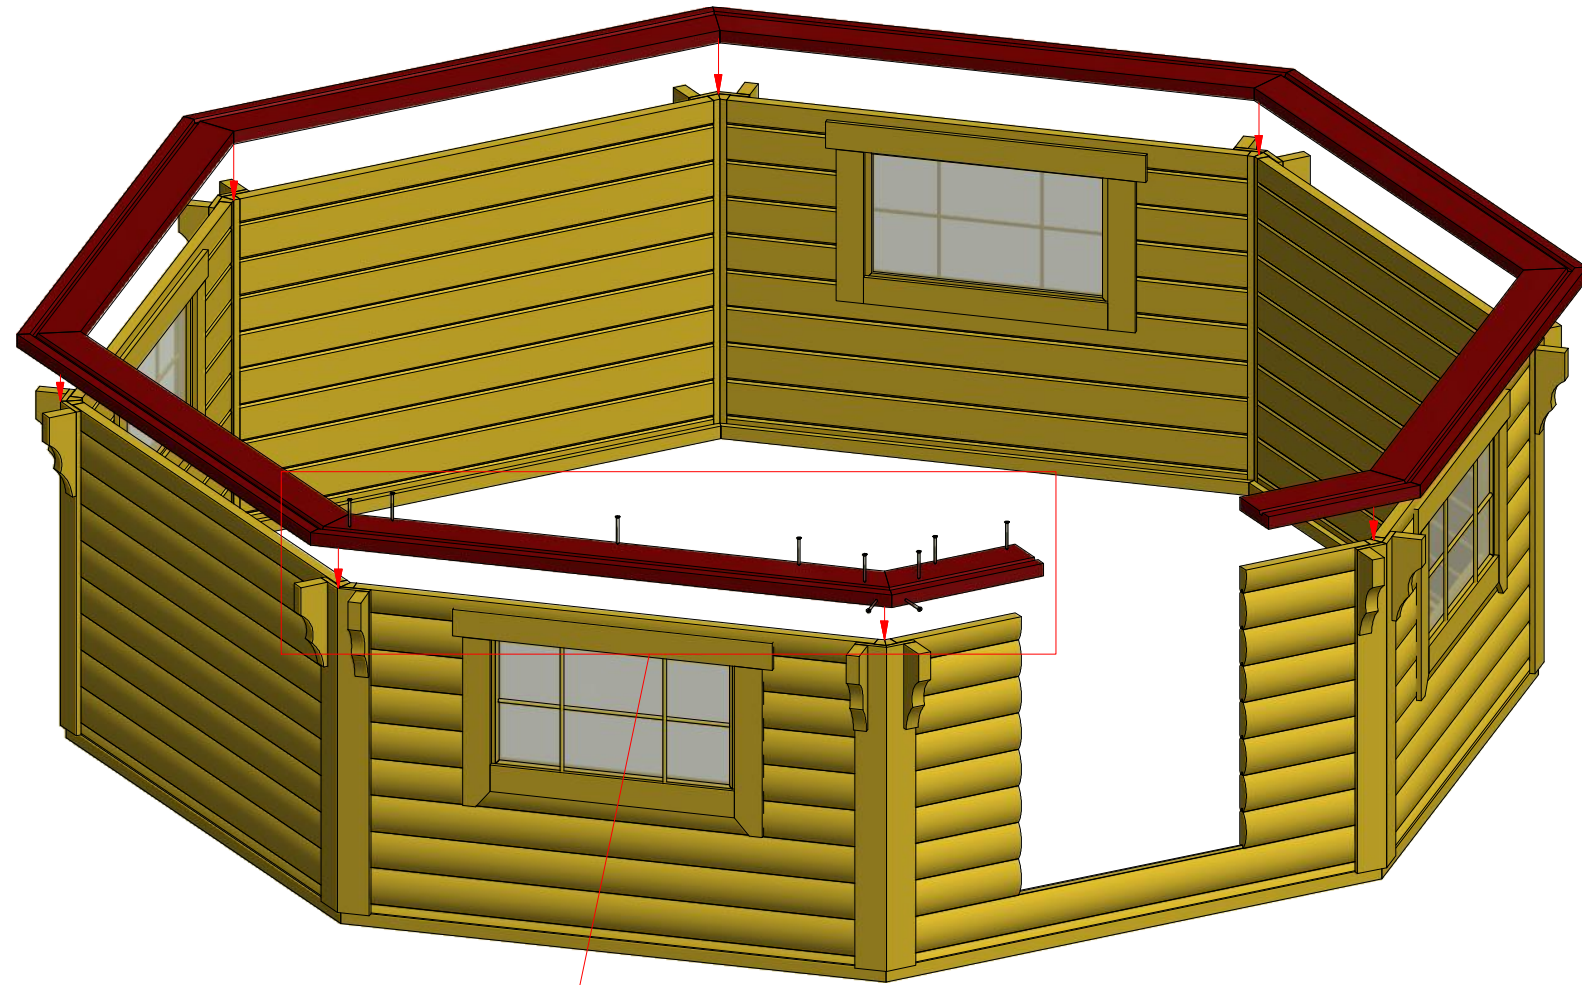

Grill cabin 16.5 m²

Screws

1	S2	4x70	73 pcs