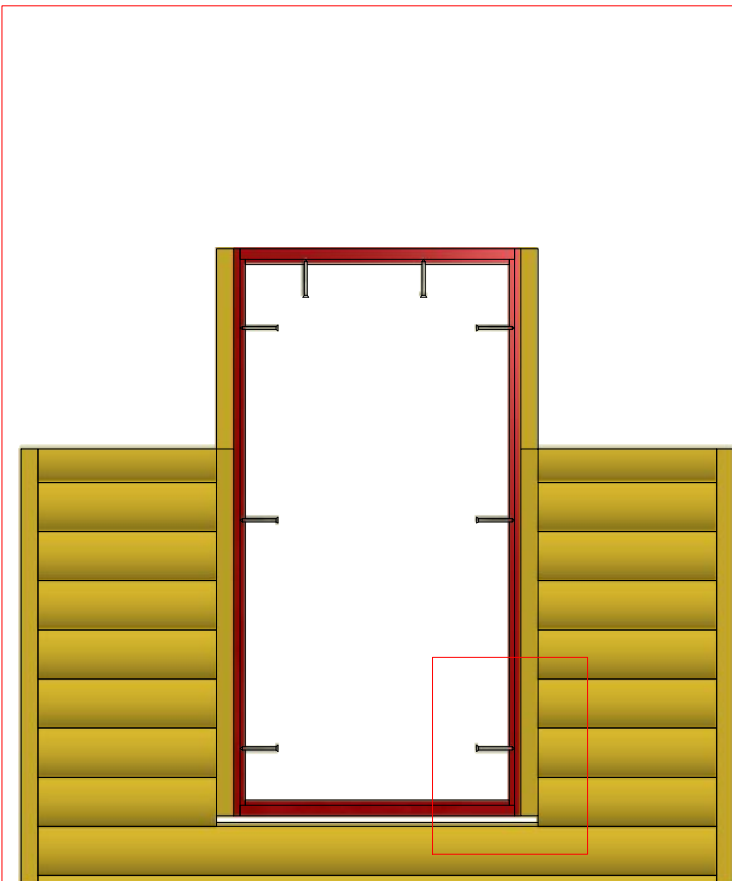

Screws

1	S2	4x70	8 pcs
2	S3	3.5x45	4 pcs

Grill cabin 16.5 m²

Screws

1	S2	4x70	8 pcs

1

2

Grill cabin 16.5 m²