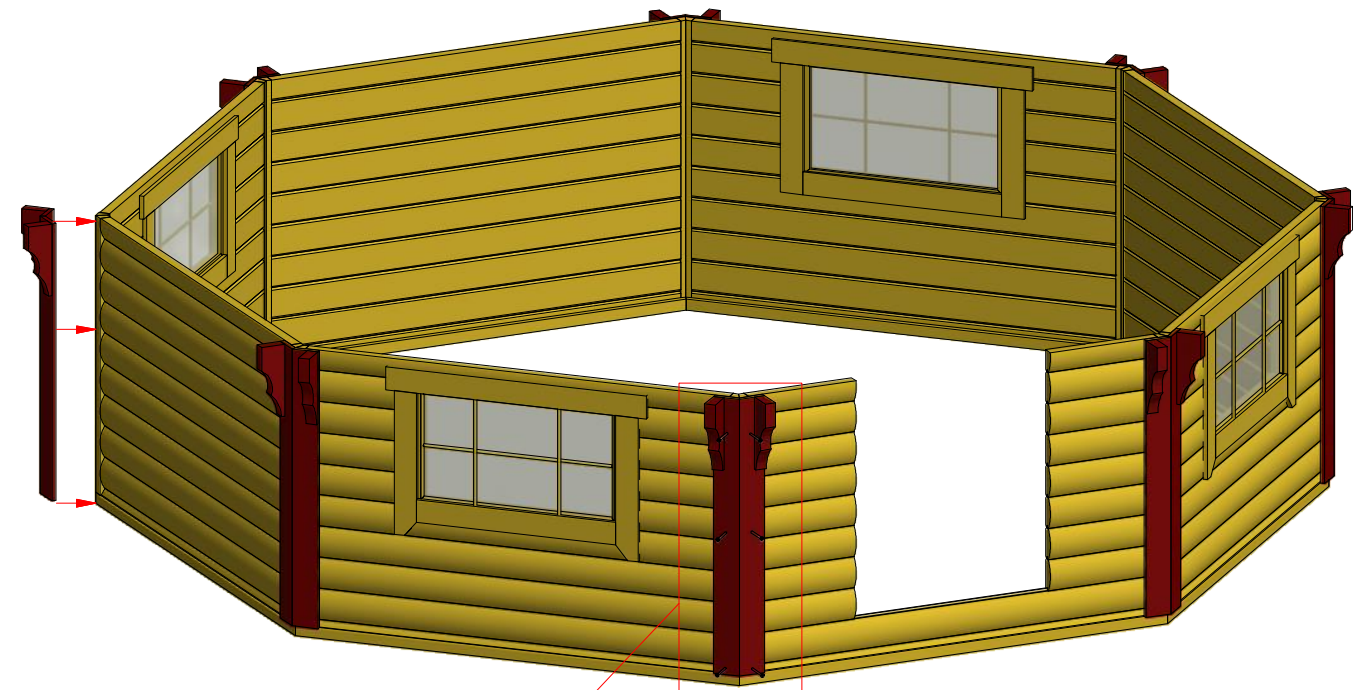

1	S2	4x70	48

2.1

2.2

Grill cabin 16.5 m²

Screws

1	S2	4x70	32 pcs
2	S3	3.5x45	48 pcs

3.1

3.2