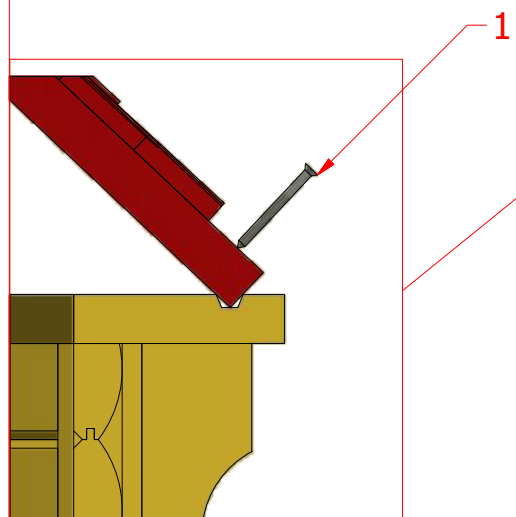

Grill cabin 16.5 m²

Screws

1	S2	4x70	57pcs