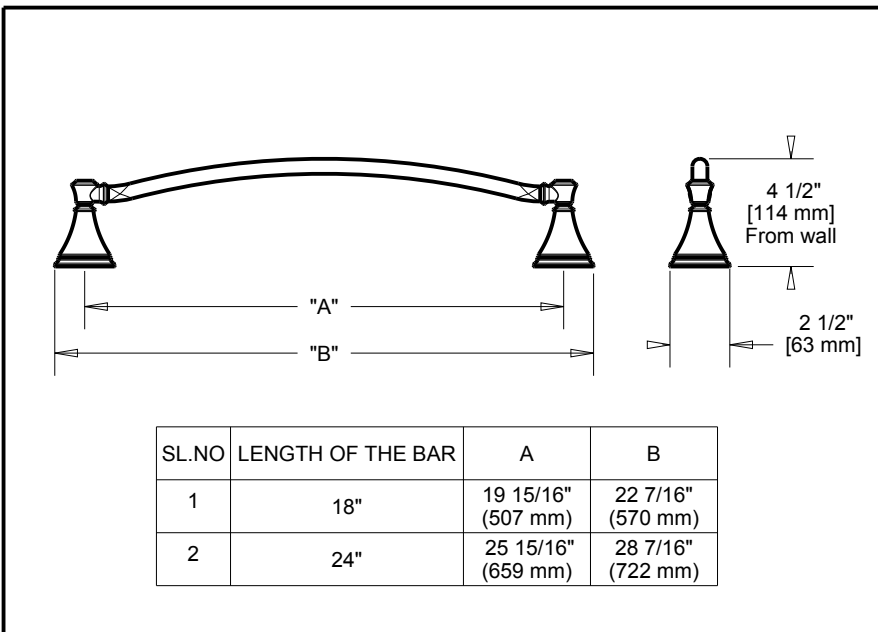

DELTA[®]

ACCESSORIES

- Cassidy™ Bath Collection
- Towel Bar

Submitted Model No.: _____

Specific Features: _____

STANDARD SPECIFICATIONS:

- Wood blocking is preferable behind all wall surfaces. If wood blocking is not available, the following fasteners are suggested: Tile/Masonry-Plastic or lead Anchors Plaster/drywall-Toggle bolts.
- Mounting hardware and mounting template included with product.