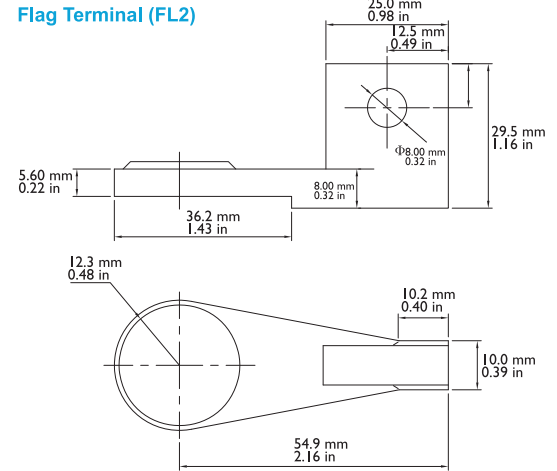

Sealed Lead-Acid Terminal Configurations

F Series (Faston Tabs)

Dimension Type	L	W	w	H	T
F1	6.50 mm 0.26 in	4.75 mm 0.19 in	6.00 mm 0.24 in	5.00 mm 0.20 in	0.80 mm 0.03 in
F2	7.80 mm 0.31 in	6.35 mm 0.25 in	7.80 mm 0.31 in	6.00 mm 0.24 in	0.80 mm 0.03 in

P Series (Plastic Connector) P2

Marine Combo Post

Flag Terminal (FL1)

Flag Terminal (FL2)

I Series (Internal Thread)

Dimension Type	M	∅	H
I1	6.00 mm 0.24 in	13.0 mm 0.51 in	4.00 mm 0.16 in
I2	6.00 mm 0.24 in	15.0 mm 0.59 in	3.00 mm 0.12 in
I3	9.52 mm 0.37 in	16.0 mm 0.63 in	4.00 mm 0.16 in
I4	6.00 mm 0.24 in	15.0 mm 0.59 in	4.00 mm 0.16 in
I5	9.52 mm 0.37 in	17.0 mm 0.67 in	4.00 mm 0.16 in
I6	6.00 mm 0.24 in	16.0 mm 0.63 in	4.00 mm 0.16 in
I7	9.52 mm 0.37 in	16.0 mm 0.63 in	4.00 mm 0.16 in
I8	10.0 mm 0.39 in	19.0 mm 0.75 in	2.00 mm 0.08 in
I9	9.52 mm 0.37 in	19.0 mm 0.75 in	4.00 mm 0.16 in

M5			
Dimension Type	M	∅	H
I 10	5.00mm 0.19	12mm 0.47	5.00mm 0.19

Z Series (Z Post Terminal)

Dimension Type	∅	∅1	H	h	w
Z1	17.0 mm 0.67 in	8.00 mm 0.32 in	21.5 mm 0.85 in	9.00 mm 0.35 in	13.3 mm 0.52 in

S Series S1

S2

L Series (L Type Terminal)

Dimension Type	L	W	H	h	∅
L1	17.5 mm 0.69 in	7.00 mm 0.28 in	17.0 mm 0.69 in	7.00 mm 0.28 in	8.50 mm 0.34 in
L2	17.0 mm 0.69 in	9.00 mm 0.35 in	17.0 mm 0.69 in	9.00 mm 0.35 in	6.50 mm 0.26 in
L3	25.5 mm 1.00 in	7.00 mm 0.28 in	22.0 mm 0.87 in	10.5 mm 0.41 in	8.50 mm 0.34 in
L4	26.5 mm 1.04 in	8.00 mm 0.32 in	24.5 mm 0.97 in	12.0 mm 0.47 in	9.00 mm 0.35 in
L5	26.5 mm 1.04 in	8.50 mm 0.34 in	24.0 mm 0.95 in	10.0 mm 0.39 in	8.00 mm 0.32 in