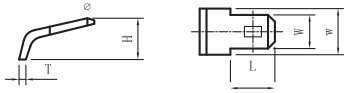

Sealed Lead-Acid Terminal Configurations

F Series (Faston Tabs)

Dimension Type	L	W	w	H	T
F1	6.50 mm 0.26 in	4.75 mm 0.19 in	6.00 mm 0.24 in	5.00 mm 0.20 in	0.80 mm 0.03 in
F2	7.80 mm 0.31 in	6.35 mm 0.25 in	7.80 mm 0.31 in	6.00 mm 0.24 in	0.80 mm 0.03 in

P Series (Plastic Connector) P2

Marine Combo Post

Flag Terminal (FL1)

Flag Terminal (FL2)

I Series (Internal Thread)

Dimension Type	M	∅	H
I1	6.00 mm 0.24 in	13.0 mm 0.51 in	4.00 mm 0.16 in
I2	6.00 mm 0.24 in	15.0 mm 0.59 in	3.00 mm 0.12 in
I3	9.52 mm 0.37 in	16.0 mm 0.63 in	4.00 mm 0.16 in
I4	6.00 mm 0.24 in	15.0 mm 0.59 in	4.00 mm 0.16 in
I5	9.52 mm 0.37 in	17.0 mm 0.67 in	4.00 mm 0.16 in
I6	6.00 mm 0.24 in	16.0 mm 0.63 in	4.00 mm 0.16 in
I7	9.52 mm 0.37 in	16.0 mm 0.63 in	4.00 mm 0.16 in
I8	10.0 mm 0.39 in	19.0 mm 0.75 in	2.00 mm 0.08 in
I9	9.52 mm 0.37 in	19.0 mm 0.75 in	4.00 mm 0.16 in

M5			
Dimension Type	M	∅	H
I 10	5.00mm 0.19	12mm 0.47	5.00mm 0.19

Z Series (Z Post Terminal)

Dimension Type	∅	∅1	H	h	w
Z1	17.0 mm 0.67 in	8.00 mm 0.32 in	21.5 mm 0.85 in	9.00 mm 0.35 in	13.3 mm 0.52 in

S Series S1

S2

L Series (L Type Terminal)

Dimension Type	L	W	H	h	∅
L1	17.5 mm 0.69 in	7.00 mm 0.28 in	17.0 mm 0.69 in	7.00 mm 0.28 in	8.50 mm 0.34 in
L2	17.0 mm 0.69 in	9.00 mm 0.35 in	17.0 mm 0.69 in	9.00 mm 0.35 in	6.50 mm 0.26 in
L3	25.5 mm 1.00 in	7.00 mm 0.28 in	22.0 mm 0.87 in	10.5 mm 0.41 in	8.50 mm 0.34 in
L4	26.5 mm 1.04 in	8.00 mm 0.32 in	24.5 mm 0.97 in	12.0 mm 0.47 in	9.00 mm 0.35 in
L5	26.5 mm 1.04 in	8.50 mm 0.34 in	24.0 mm 0.95 in	10.0 mm 0.39 in	8.00 mm 0.32 in