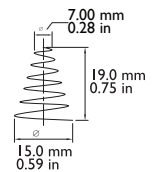

P Series (Plastic Connector) P2

Marine Combo Post

Flag Terminal (FL1)

Flag Terminal (FL2)

I Series (Internal Thread)

Dimension Type	M	∅	H
I1	6.00 mm 0.24 in	13.0 mm 0.51 in	4.00 mm 0.16 in
I2	6.00 mm 0.24 in	15.0 mm 0.59 in	3.00 mm 0.12 in
I3	9.52 mm 0.37 in	16.0 mm 0.63 in	4.00 mm 0.16 in
I4	6.00 mm 0.24 in	15.0 mm 0.59 in	4.00 mm 0.16 in
I5	9.52 mm 0.37 in	17.0 mm 0.67 in	4.00 mm 0.16 in
I6	6.00 mm 0.24 in	16.0 mm 0.63 in	4.00 mm 0.16 in
I7	9.52 mm 0.37 in	16.0 mm 0.63 in	4.00 mm 0.16 in
I8	10.0 mm 0.39 in	19.0 mm 0.75 in	2.00 mm 0.08 in
I9	9.52 mm 0.37 in	19.0 mm 0.75 in	4.00 mm 0.16 in

M5			
Dimension Type	M	∅	H
I 10	5.00mm 0.19	12mm 0.47	5.00mm 0.19

Z Series (Z Post Terminal)

Dimension Type	∅	∅1	H	h	w
Z1	17.0 mm 0.67 in	8.00 mm 0.32 in	21.5 mm 0.85 in	9.00 mm 0.35 in	13.3 mm 0.52 in

S Series S1

S2

L Series (L Type Terminal)

Dimension Type	L	W	H	h	∅
L1	17.5 mm 0.69 in	7.00 mm 0.28 in	17.0 mm 0.69 in	7.00 mm 0.28 in	8.50 mm 0.34 in
L2	17.0 mm 0.69 in	9.00 mm 0.35 in	17.0 mm 0.69 in	9.00 mm 0.35 in	6.50 mm 0.26 in
L3	25.5 mm 1.00 in	7.00 mm 0.28 in	22.0 mm 0.87 in	10.5 mm 0.41 in	8.50 mm 0.34 in
L4	26.5 mm 1.04 in	8.00 mm 0.32 in	24.5 mm 0.97 in	12.0 mm 0.47 in	9.00 mm 0.35 in
L5	26.5 mm 1.04 in	8.50 mm 0.34 in	24.0 mm 0.95 in	10.0 mm 0.39 in	8.00 mm 0.32 in

T Series (Tab Terminal)

Dimension Type	L	W	H	h	∅
T3	14.0 mm 0.55 in	2.00 mm 0.09 in	12.5 mm 0.49 in	6.00 mm 0.24 in	6.00 mm 0.24 in
T4	12.0 mm 0.47 in	3.00 mm 0.12 in	12.5 mm 0.49 in	5.00 mm 0.20 in	5.50 mm 0.22 in
T5	10.0 mm 0.39 in	1.5 mm 0.06 in	12 mm 0.47 in	5.0 mm 0.12 in	5.4 mm 0.21 in