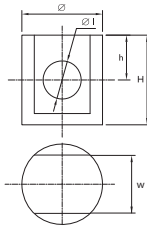

Sealed Lead-Acid Terminal Configurations

F Series (Faston Tabs)

Dimension Type	L	W	w	H	T
F1	6.50 mm 0.26 in	4.75 mm 0.19 in	6.00 mm 0.24 in	5.00 mm 0.20 in	0.80 mm 0.03 in
F2	7.80 mm 0.31 in	6.35 mm 0.25 in	7.80 mm 0.31 in	6.00 mm 0.24 in	0.80 mm 0.03 in

P Series (Plastic Connector) P2

Marine Combo Post

Flag Terminal (FL1)

Flag Terminal (FL2)

I Series (Internal Thread)

Dimension Type	M	∅	H
I1	6.00 mm 0.24 in	13.0 mm 0.51 in	4.00 mm 0.16 in
I2	6.00 mm 0.24 in	15.0 mm 0.59 in	3.00 mm 0.12 in
I3	9.52 mm 0.37 in	16.0 mm 0.63 in	4.00 mm 0.16 in
I4	6.00 mm 0.24 in	15.0 mm 0.59 in	4.00 mm 0.16 in
I5	9.52 mm 0.37 in	17.0 mm 0.67 in	4.00 mm 0.16 in
I6	6.00 mm 0.24 in	16.0 mm 0.63 in	4.00 mm 0.16 in
I7	9.52 mm 0.37 in	16.0 mm 0.63 in	4.00 mm 0.16 in
I8	10.0 mm 0.39 in	19.0 mm 0.75 in	2.00 mm 0.08 in
I9	9.52 mm 0.37 in	19.0 mm 0.75 in	4.00 mm 0.16 in

M5			
Dimension Type	M	∅	H
I 10	5.00mm 0.19	12mm 0.47	5.00mm 0.19

Z Series (Z Post Terminal)

Dimension Type	∅	∅1	H	h	w
Z1	17.0 mm 0.67 in	8.00 mm 0.32 in	21.5 mm 0.85 in	9.00 mm 0.35 in	13.3 mm 0.52 in

S Series S1

S2

L Series (L Type Terminal)

Dimension Type	L	W	H	h	∅
L1	17.5 mm 0.69 in	7.00 mm 0.28 in	17.0 mm 0.69 in	7.00 mm 0.28 in	8.50 mm 0.34 in
L2	17.0 mm 0.69 in	9.00 mm 0.35 in	17.0 mm 0.69 in	9.00 mm 0.35 in	6.50 mm 0.26 in
L3	25.5 mm 1.00 in	7.00 mm 0.28 in	22.0 mm 0.87 in	10.5 mm 0.41 in	8.50 mm 0.34 in
L4	26.5 mm 1.04 in	8.00 mm 0.32 in	24.5 mm 0.97 in	12.0 mm 0.47 in	9.00 mm 0.35 in
L5	26.5 mm 1.04 in	8.50 mm 0.34 in	24.0 mm 0.95 in	10.0 mm 0.39 in	8.00 mm 0.32 in