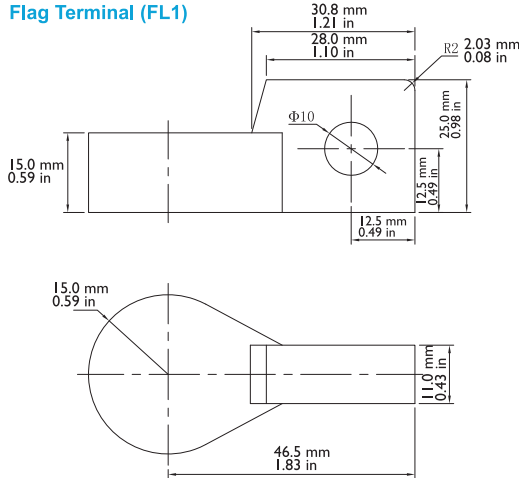

Sealed Lead-Acid Terminal Configurations

F Series (Faston Tabs)

Dimension Type	L	W	w	H	T
F1	6.50 mm 0.26 in	4.75 mm 0.19 in	6.00 mm 0.24 in	5.00 mm 0.20 in	0.80 mm 0.03 in
F2	7.80 mm 0.31 in	6.35 mm 0.25 in	7.80 mm 0.31 in	6.00 mm 0.24 in	0.80 mm 0.03 in

P Series (Plastic Connector) P2

Marine Combo Post

Flag Terminal (FL1)

Flag Terminal (FL2)

I Series (Internal Thread)

Dimension Type	M	∅	H
I1	6.00 mm 0.24 in	13.0 mm 0.51 in	4.00 mm 0.16 in
I2	6.00 mm 0.24 in	15.0 mm 0.59 in	3.00 mm 0.12 in
I3	9.52 mm 0.37 in	16.0 mm 0.63 in	4.00 mm 0.16 in
I4	6.00 mm 0.24 in	15.0 mm 0.59 in	4.00 mm 0.16 in
I5	9.52 mm 0.37 in	17.0 mm 0.67 in	4.00 mm 0.16 in
I6	6.00 mm 0.24 in	16.0 mm 0.63 in	4.00 mm 0.16 in
I7	9.52 mm 0.37 in	16.0 mm 0.63 in	4.00 mm 0.16 in
I8	10.0 mm 0.39 in	19.0 mm 0.75 in	2.00 mm 0.08 in
I9	9.52 mm 0.37 in	19.0 mm 0.75 in	4.00 mm 0.16 in

M5			
Dimension Type	M	∅	H
I 10	5.00mm 0.19	12mm 0.47	5.00mm 0.19

Z Series (Z Post Terminal)

Dimension Type	∅	∅1	H	h	w
Z1	17.0 mm 0.67 in	8.00 mm 0.32 in	21.5 mm 0.85 in	9.00 mm 0.35 in	13.3 mm 0.52 in

S Series S1

S2

L Series (L Type Terminal)

Dimension Type	L	W	H	h	∅
L1	17.5 mm 0.69 in	7.00 mm 0.28 in	17.0 mm 0.69 in	7.00 mm 0.28 in	8.50 mm 0.34 in
L2	17.0 mm 0.69 in	9.00 mm 0.35 in	17.0 mm 0.69 in	9.00 mm 0.35 in	6.50 mm 0.26 in
L3	25.5 mm 1.00 in	7.00 mm 0.28 in	22.0 mm 0.87 in	10.5 mm 0.41 in	8.50 mm 0.34 in
L4	26.5 mm 1.04 in	8.00 mm 0.32 in	24.5 mm 0.97 in	12.0 mm 0.47 in	9.00 mm 0.35 in
L5	26.5 mm 1.04 in	8.50 mm 0.34 in	24.0 mm 0.95 in	10.0 mm 0.39 in	8.00 mm 0.32 in