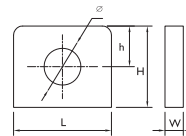

M5			
Dimension Type	M	∅	H
I 10	5.00mm 0.19	12mm 0.47	5.00mm 0.19

Z Series (Z Post Terminal)

Dimension Type	∅	∅1	H	h	w
Z1	17.0 mm 0.67 in	8.00 mm 0.32 in	21.5 mm 0.85 in	9.00 mm 0.35 in	13.3 mm 0.52 in

S Series S1

S2

L Series (L Type Terminal)

Dimension Type	L	W	H	h	∅
L1	17.5 mm 0.69 in	7.00 mm 0.28 in	17.0 mm 0.69 in	7.00 mm 0.28 in	8.50 mm 0.34 in
L2	17.0 mm 0.69 in	9.00 mm 0.35 in	17.0 mm 0.69 in	9.00 mm 0.35 in	6.50 mm 0.26 in
L3	25.5 mm 1.00 in	7.00 mm 0.28 in	22.0 mm 0.87 in	10.5 mm 0.41 in	8.50 mm 0.34 in
L4	26.5 mm 1.04 in	8.00 mm 0.32 in	24.5 mm 0.97 in	12.0 mm 0.47 in	9.00 mm 0.35 in
L5	26.5 mm 1.04 in	8.50 mm 0.34 in	24.0 mm 0.95 in	10.0 mm 0.39 in	8.00 mm 0.32 in

T Series (Tab Terminal)

Dimension Type	L	W	H	h	∅
T3	14.0 mm 0.55 in	2.00 mm 0.09 in	12.5 mm 0.49 in	6.00 mm 0.24 in	6.00 mm 0.24 in
T4	12.0 mm 0.47 in	3.00 mm 0.12 in	12.5 mm 0.49 in	5.00 mm 0.20 in	5.50 mm 0.22 in
T5	10.0 mm 0.39 in	1.5 mm 0.06 in	12 mm 0.47 in	5.0 mm 0.12 in	5.4 mm 0.21 in