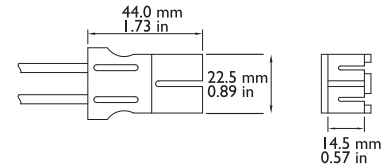

Sealed Lead-Acid Terminal Configurations

F Series (Faston Tabs)

Dimension Type	L	W	w	H	T
F1	6.50 mm 0.26 in	4.75 mm 0.19 in	6.00 mm 0.24 in	5.00 mm 0.20 in	0.80 mm 0.03 in
F2	7.80 mm 0.31 in	6.35 mm 0.25 in	7.80 mm 0.31 in	6.00 mm 0.24 in	0.80 mm 0.03 in

P Series (Plastic Connector) P2

Marine Combo Post

Flag Terminal (FL1)

Flag Terminal (FL2)

I Series (Internal Thread)

Dimension Type	M	∅	H
I1	6.00 mm 0.24 in	13.0 mm 0.51 in	4.00 mm 0.16 in
I2	6.00 mm 0.24 in	15.0 mm 0.59 in	3.00 mm 0.12 in
I3	9.52 mm 0.37 in	16.0 mm 0.63 in	4.00 mm 0.16 in
I4	6.00 mm 0.24 in	15.0 mm 0.59 in	4.00 mm 0.16 in
I5	9.52 mm 0.37 in	17.0 mm 0.67 in	4.00 mm 0.16 in
I6	6.00 mm 0.24 in	16.0 mm 0.63 in	4.00 mm 0.16 in
I7	9.52 mm 0.37 in	16.0 mm 0.63 in	4.00 mm 0.16 in
I8	10.0 mm 0.39 in	19.0 mm 0.75 in	2.00 mm 0.08 in
I9	9.52 mm 0.37 in	19.0 mm 0.75 in	4.00 mm 0.16 in

M5			
Dimension Type	M	∅	H
I 10	5.00mm 0.19	12mm 0.47	5.00mm 0.19

Z Series (Z Post Terminal)

Dimension Type	∅	∅1	H	h	w
Z1	17.0 mm 0.67 in	8.00 mm 0.32 in	21.5 mm 0.85 in	9.00 mm 0.35 in	13.3 mm 0.52 in

S Series S1

S2

L Series (L Type Terminal)

Dimension Type	L	W	H	h	∅
L1	17.5 mm 0.69 in	7.00 mm 0.28 in	17.0 mm 0.69 in	7.00 mm 0.28 in	8.50 mm 0.34 in
L2	17.0 mm 0.69 in	9.00 mm 0.35 in	17.0 mm 0.69 in	9.00 mm 0.35 in	6.50 mm 0.26 in
L3	25.5 mm 1.00 in	7.00 mm 0.28 in	22.0 mm 0.87 in	10.5 mm 0.41 in	8.50 mm 0.34 in
L4	26.5 mm 1.04 in	8.00 mm 0.32 in	24.5 mm 0.97 in	12.0 mm 0.47 in	9.00 mm 0.35 in
L5	26.5 mm 1.04 in	8.50 mm 0.34 in	24.0 mm 0.95 in	10.0 mm 0.39 in	8.00 mm 0.32 in