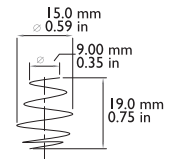

Sealed Lead-Acid Terminal Configurations

F Series (Faston Tabs)

Dimension Type	L	W	w	H	T
F1	6.50 mm 0.26 in	4.75 mm 0.19 in	6.00 mm 0.24 in	5.00 mm 0.20 in	0.80 mm 0.03 in
F2	7.80 mm 0.31 in	6.35 mm 0.25 in	7.80 mm 0.31 in	6.00 mm 0.24 in	0.80 mm 0.03 in

P Series (Plastic Connector) P2

Marine Combo Post

Flag Terminal (FL1)

Flag Terminal (FL2)

I Series (Internal Thread)

Dimension Type	M	∅	H
I1	6.00 mm 0.24 in	13.0 mm 0.51 in	4.00 mm 0.16 in
I2	6.00 mm 0.24 in	15.0 mm 0.59 in	3.00 mm 0.12 in
I3	9.52 mm 0.37 in	16.0 mm 0.63 in	4.00 mm 0.16 in
I4	6.00 mm 0.24 in	15.0 mm 0.59 in	4.00 mm 0.16 in
I5	9.52 mm 0.37 in	17.0 mm 0.67 in	4.00 mm 0.16 in
I6	6.00 mm 0.24 in	16.0 mm 0.63 in	4.00 mm 0.16 in
I7	9.52 mm 0.37 in	16.0 mm 0.63 in	4.00 mm 0.16 in
I8	10.0 mm 0.39 in	19.0 mm 0.75 in	2.00 mm 0.08 in
I9	9.52 mm 0.37 in	19.0 mm 0.75 in	4.00 mm 0.16 in

M5			
Dimension Type	M	∅	H
I 10	5.00mm 0.19	12mm 0.47	5.00mm 0.19

Z Series (Z Post Terminal)

Dimension Type	∅	∅1	H	h	w
Z1	17.0 mm 0.67 in	8.00 mm 0.32 in	21.5 mm 0.85 in	9.00 mm 0.35 in	13.3 mm 0.52 in

S Series S1

S2

L Series (L Type Terminal)

Dimension Type	L	W	H	h	∅
L1	17.5 mm 0.69 in	7.00 mm 0.28 in	17.0 mm 0.69 in	7.00 mm 0.28 in	8.50 mm 0.34 in
L2	17.0 mm 0.69 in	9.00 mm 0.35 in	17.0 mm 0.69 in	9.00 mm 0.35 in	6.50 mm 0.26 in
L3	25.5 mm 1.00 in	7.00 mm 0.28 in	22.0 mm 0.87 in	10.5 mm 0.41 in	8.50 mm 0.34 in
L4	26.5 mm 1.04 in	8.00 mm 0.32 in	24.5 mm 0.97 in	12.0 mm 0.47 in	9.00 mm 0.35 in
L5	26.5 mm 1.04 in	8.50 mm 0.34 in	24.0 mm 0.95 in	10.0 mm 0.39 in	8.00 mm 0.32 in