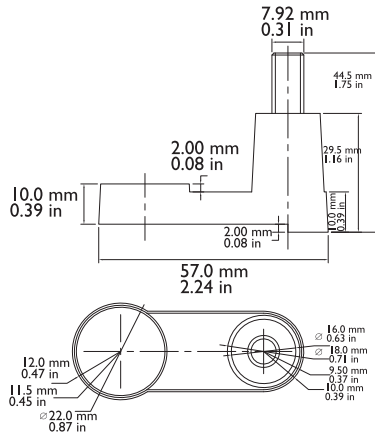

Marine Combo Post