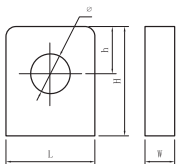

P Series (Plastic Connector) P2

Marine Combo Post

Flag Terminal (FL1)

Flag Terminal (FL2)

I Series (Internal Thread)

Dimension Type	M	∅	H
I1	6.00 mm 0.24 in	13.0 mm 0.51 in	4.00 mm 0.16 in
I2	6.00 mm 0.24 in	15.0 mm 0.59 in	3.00 mm 0.12 in
I3	9.52 mm 0.37 in	16.0 mm 0.63 in	4.00 mm 0.16 in
I4	6.00 mm 0.24 in	15.0 mm 0.59 in	4.00 mm 0.16 in
I5	9.52 mm 0.37 in	17.0 mm 0.67 in	4.00 mm 0.16 in
I6	6.00 mm 0.24 in	16.0 mm 0.63 in	4.00 mm 0.16 in
I7	9.52 mm 0.37 in	16.0 mm 0.63 in	4.00 mm 0.16 in
I8	10.0 mm 0.39 in	19.0 mm 0.75 in	2.00 mm 0.08 in
I9	9.52 mm 0.37 in	19.0 mm 0.75 in	4.00 mm 0.16 in

M5			
Dimension Type	M	∅	H
I 10	5.00mm 0.19	12mm 0.47	5.00mm 0.19

Z Series (Z Post Terminal)

Dimension Type	∅	∅1	H	h	w
Z1	17.0 mm 0.67 in	8.00 mm 0.32 in	21.5 mm 0.85 in	9.00 mm 0.35 in	13.3 mm 0.52 in

S Series S1

S2

L Series (L Type Terminal)

Dimension Type	L	W	H	h	∅
L1	17.5 mm 0.69 in	7.00 mm 0.28 in	17.0 mm 0.69 in	7.00 mm 0.28 in	8.50 mm 0.34 in
L2	17.0 mm 0.69 in	9.00 mm 0.35 in	17.0 mm 0.69 in	9.00 mm 0.35 in	6.50 mm 0.26 in
L3	25.5 mm 1.00 in	7.00 mm 0.28 in	22.0 mm 0.87 in	10.5 mm 0.41 in	8.50 mm 0.34 in
L4	26.5 mm 1.04 in	8.00 mm 0.32 in	24.5 mm 0.97 in	12.0 mm 0.47 in	9.00 mm 0.35 in
L5	26.5 mm 1.04 in	8.50 mm 0.34 in	24.0 mm 0.95 in	10.0 mm 0.39 in	8.00 mm 0.32 in

T Series (Tab Terminal)

Dimension Type	L	W	H	h	∅
T3	14.0 mm 0.55 in	2.00 mm 0.09 in	12.5 mm 0.49 in	6.00 mm 0.24 in	6.00 mm 0.24 in
T4	12.0 mm 0.47 in	3.00 mm 0.12 in	12.5 mm 0.49 in	5.00 mm 0.20 in	5.50 mm 0.22 in
T5	10.0 mm 0.39 in	1.5 mm 0.06 in	12 mm 0.47 in	5.0 mm 0.12 in	5.4 mm 0.21 in