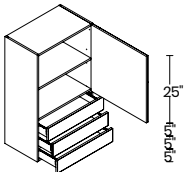

- GRAY**
- 15"** | Model # WG1540B - GS
OMSID: 310371509
 - 18"** | Model # WG1840B - GS
OMSID: 310371510

Glass shelves may be purchased separately.

40" HIGH 1 DOOR & 3 DRAWERS

- VANILLA WHITE**
- 15"** | Model # W1540C - WS
OMSID: 310342512
 - 18"** | Model # W1840C - WS
OMSID: 310342513
 - 24"** | Model # W2440C - WS
OMSID: 310342514