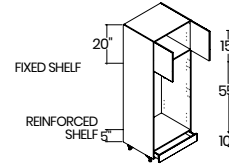

DOUBLE OVEN³
2 DOORS / 1 DRAWER

VANILLA WHITE
30" | Model # TDO3084.5 - WS
OMSID: 310360179

GRAY
30" | Model # TDO3084.5 - GS
OMSID: 310410228

APPLIANCE CUT-OUT SIZE 28-1/2"W x 53-1/2"H. USE FILLER IF REQUIRED.