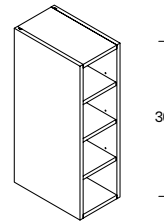

WALL OPEN CABINET

VANILLA WHITE

- **9"** | Model # WOS9 - WS
  OMSID: 310343695

GRAY

- **9"** | Model # WOS9 - GS
  OMSID: 310371619