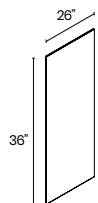

Finishing touches

COLOR-MATCHED ACCESSORIES

Add stylish finishing touches to your project with our choice of color-matched panels and trims, all designed to complete your kitchen beautifully.

It's the attention to detail that makes all the difference. Carefully considered decorative touches and well thought-out storage ideas will always remind you why your J Collection kitchen was the best decision you ever made.

BASE CABINET COVER PANEL 26"

Including height of toe-kick

VANILLA WHITE PAINTED: 5/8 x 36" | CP2636 - WS OMSID: 310412390	VANILLA WHITE MELAMINE: 5/8 x 36" | MCP2636 - WS OMSID: 310412519
GRAY PAINTED: 5/8 x 36" | CP2636 - GS OMSID: 310411941	GRAY MELAMINE: 5/8 x 36" | MCP2636 - GS OMSID: 310412070