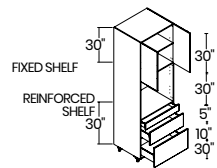

SINGLE OVEN⁴
2 DOORS / 3 DRAWERS

VANILLA WHITE
30" | Model # TO3D3094.5 - WS
OMSID: 310361581

GRAY
30" | Model # TO3D3094.5 - GS
OMSID: 310410751

APPLIANCE CUT-OUT SIZE 28-1/2"W x 28-1/2"H. USE FILLER IF REQUIRED.