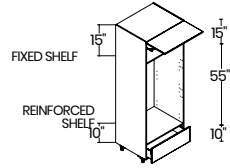

DOUBLE OVEN³
1 LIFT-UP / 1 DRAWER

VANILLA WHITE
15" | Model # TDOLA3084.5 - WS
OMSID: 310362090

GRAY
15" | Model # TDOLA3084.5 - GS
OMSID: 310411402

APPLIANCE CUT-OUT SIZE 28-1/2"W x 53-1/2"H. USE FILLER IF REQUIRED.