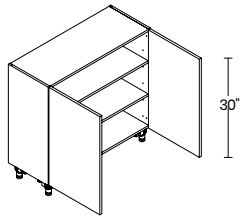

2 DOORS

VANILLA WHITE

- **24"** | Model # B2414-2FH - WS
  OMSID: 310368159
- **30"** | Model # B3014FH - WS
  OMSID: 310368160
- **36"** | Model # B3614FH - WS
  OMSID: 310368161

GRAY

- **24"** | Model # B2414-2FH - GS
  OMSID: 310369870
- **30"** | Model # B3014FH - GS
  OMSID: 310369871
- **36"** | Model # B3614FH - GS
  OMSID: 310369872

**2 FROSTED
GLASS DOORS**

VANILLA WHITE

- **30"** | Model # BG3014FH - WS
  OMSID: 310368190
- **36"** | Model # BG3614FH - WS
  OMSID: 310368191

GRAY

- **30"** | Model # BG3014FH - GS
  OMSID: 310369916
- **36"** | Model # BG3614FH - GS
  OMSID: 310369917

Glass shelves may be purchased separately.

**2 DOORS /
3 INNER DRAWERS**

VANILLA WHITE

- **24"** | Model # B2414-2FHI3 - WS
  OMSID: 310368279

GRAY

- **24"** | Model # B2414-2FHI3 - GS
  OMSID: 310370008

6 DRAWERS

VANILLA WHITE

- **15"** | Model # B6D1514 - WS
  OMSID: 310368172
- **18"** | Model # B6D1814 - WS
  OMSID: 310368173
- **24"** | Model # B6D2414 - WS
  OMSID: 310368174

GRAY

- **15"** | Model # B6D1514 - GS
  OMSID: 310369895
- **18"** | Model # B6D1814 - GS
  OMSID: 310369896
- **24"** | Model # B6D2414 - GS
  OMSID: 310369897

BASE WINDOW SEAT

1 DRAWER

1. **VANILLA WHITE**
2. **30"** | Model # BWS30 - WS
     OMSID: 310368223

1. **GRAY**
2. **30"** | Model # BWS30 - GS
     OMSID: 310369973

This window seat is 19½" high (including legs) x 24" deep.