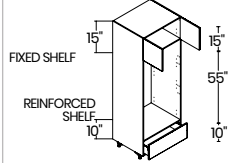

DOUBLE OVEN³
2 DOORS / 1 DRAWER

VANILLA WHITE
30" | Model # TDOA3084.5 - WS
OMSID: 310362111

GRAY
30" | Model # TDOA3084.5 - GS
OMSID: 310411500

APPLIANCE CUT-OUT SIZE 28-1/2"W x 53-1/2"H. USE FILLER IF REQUIRED.