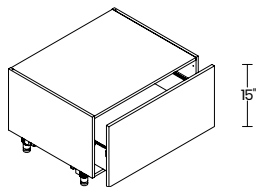

BASE WINDOW SEAT

1 DRAWER

1. **VANILLA WHITE**
2. **30"** | Model # BWS30 - WS
     OMSID: 310368223

1. **GRAY**
2. **30"** | Model # BWS30 - GS
     OMSID: 310369973

This window seat is 19½" high (including legs) x 24" deep.