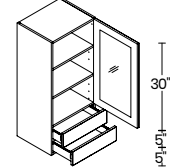

40" HIGH / 1 FROSTED GLASS DOOR

1. **VANILLA WHITE**
2. **15"** | Model # WG1540B - WS
     OMSID: 310342550
   - **18"** | Model # WG1840B - WS
     OMSID: 310342551

1. **GRAY**
2. **15"** | Model # WG1540B - GS
     OMSID: 310371509
   - **18"** | Model # WG1840B - GS
     OMSID: 310371510

Glass shelves may be purchased separately.