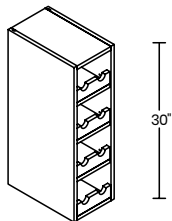

WALL WINE CABINET

VANILLA WHITE

- **9"** | Model # WWR9 - WS
  OMSID: 310343708

GRAY

- **9"** | Model # WWR9 - GS
  OMSID: 310371623