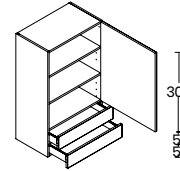

40" HIGH 1 DOOR & 2 DRAWERS

1. **VANILLA WHITE**
2. **15"** | Model # W1540B - WS
     OMSID: 310342467
   - **18"** | Model # W1840B - WS
     OMSID: 310342468
   - **24"** | Model # W2440B - WS
     OMSID: 310342469

1. **GRAY**
2. **15"** | Model # W1540B - GS
     OMSID: 310371477
   - **18"** | Model # W1840B - GS
     OMSID: 310371478
   - **24"** | Model # W2440B - GS
     OMSID: 310371480