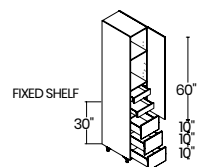

**1 DOOR / 3 DRAWERS /
2 INNER DRAWERS**

VANILLA WHITE
15" | Model # TB3DA152494.512 - WS
OMSID: 310353784

GRAY
15" | Model # TB3DA152494.512 - GS
OMSID: 310407200