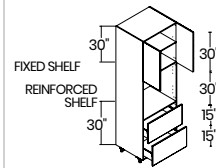

APPLIANCE CUT-OUT SIZE 28-1/2"W x 28-1/2"H. USE FILLER IF REQUIRED.

SINGLE OVEN⁴
2 DOORS / 2 DRAWERS

VANILLA WHITE
30" | Model # TO2D3094.5 - WS
OMSID: 310361474

GRAY
30" | Model # TO2D3094.5 - GS
OMSID: 310410718