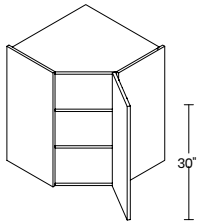

**30" HIGH / 1 DOOR
WALL CORNER CABINET**

VANILLA WHITE

- **30"** | Model # WA2430L/R - WS
  OMSID: 310343657

GRAY

- **30"** | Model # WA2430L/R - GS
  OMSID: 310371610