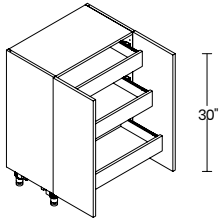

**2 DOORS /
3 INNER DRAWERS**