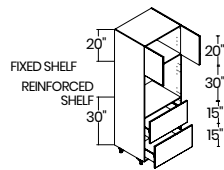

SINGLE OVEN⁴
2 DOORS / 2 DRAWERS

VANILLA WHITE
30" | Model # TO2D3084.5 - WS
OMSID: 310361473

GRAY
30" | Model # TO2D3084.5 - GS
OMSID: 310410717

APPLIANCE CUT-OUT SIZE 28-1/2"W x 28-1/2"H. USE FILLER IF REQUIRED.