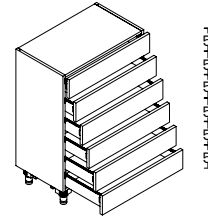

Glass shelves may be purchased separately.

**2 DOORS /
3 INNER DRAWERS**

VANILLA WHITE

- 24"** | Model # B2414-2FHI3 - WS
OMSID: 310368279

GRAY

- 24"** | Model # B2414-2FHI3 - GS
OMSID: 310370008

6 DRAWERS

VANILLA WHITE