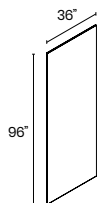

TALL CABINET & FRIDGE GABLES COVER PANEL 36"

Can be used as island back panel

VANILLA WHITE PAINTED: 5/8 x 96" | CP3696 - WS OMSID: 310412391	VANILLA WHITE MELAMINE: 5/8 x 96" | MCP3696 - WS OMSID: 310412520
GRAY PAINTED: 5/8 x 96" | CP3696 - GS OMSID: 310411942	GRAY MELAMINE: 5/8 x 96" | MCP3696 - GS OMSID: 310412071