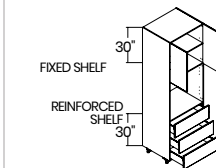

SINGLE OVEN⁴
2 DOORS / 3 DRAWERS

VANILLA WHITE
30" | Model # TO3DA3094.5 - WS
OMSID: 310361736

GRAY
30" | Model # TO3DA3094.5 - GS
OMSID: 310410815

APPLIANCE CUT-OUT SIZE 28-1/2"W x 28-1/2"H. USE FILLER IF REQUIRED.