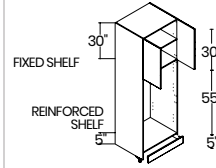

DOUBLE OVEN³
2 DOORS / 1 DRAWER

VANILLA WHITE
30" | Model # TDO3094.5 - WS
OMSID: 310360180

GRAY
30" | Model # TDO3094.5 - GS
OMSID: 310410229

APPLIANCE CUT-OUT SIZE 28-1/2"W x 53-1/2"H. USE FILLER IF REQUIRED.