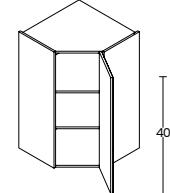

40" HIGH / 1 DOOR WALL CORNER CABINET

1. **VANILLA WHITE**
2. **40"** | Model # WA2440L/R - WS
     OMSID: 310343658

1. **GRAY**
2. **40"** | Model # WA2440L/R - GS
     OMSID: 310371611