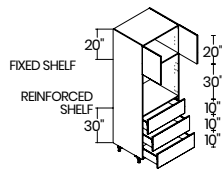

SINGLE OVEN⁴
2 DOORS / 3 DRAWERS

VANILLA WHITE
30" | Model # TO3DA3084.5 - WS
OMSID: 310361735

GRAY
30" | Model # TO3DA3084.5 - GS
OMSID: 310410814

APPLIANCE CUT-OUT SIZE 28-1/2"W x 28-1/2"H. USE FILLER IF REQUIRED.