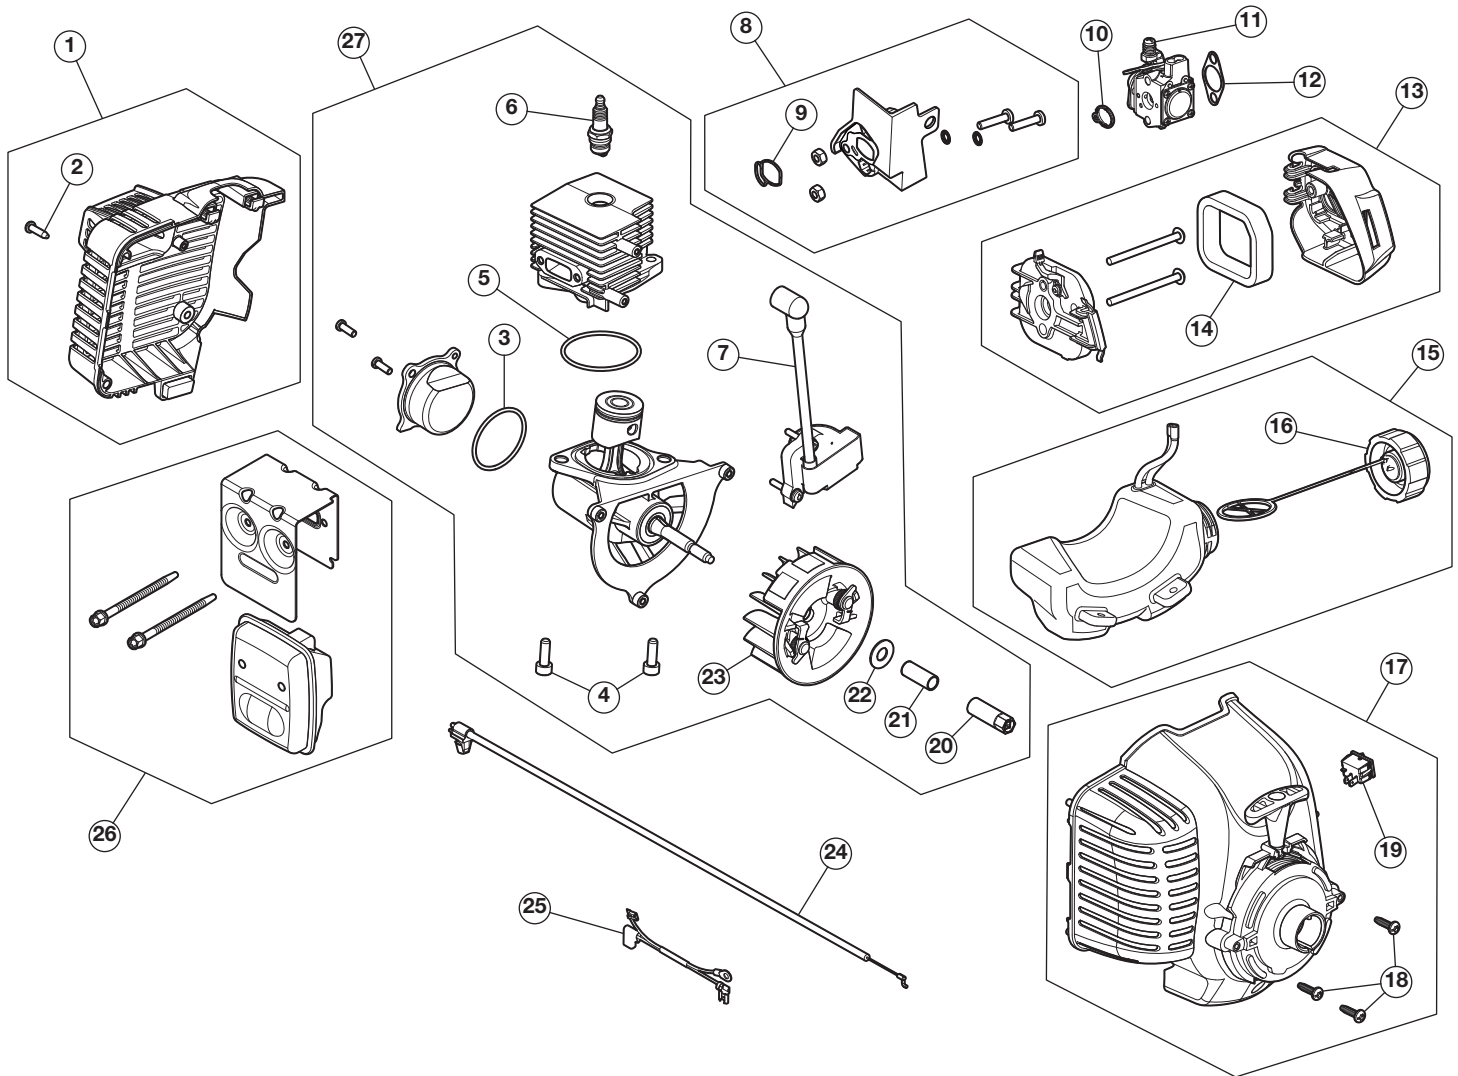

REPLACEMENT PARTS - MODEL TB25C

2-CYCLE TRIMMER

PPN 41AD25CS766

Item	Part No.	Description	Item	Part No.	Description
1	753-09084	Rear Cover Assembly (includes 2)	15	753-08751	Fuel Tank Assembly (includes 16)
2	710-04194	Cover Screw	16	791-182612	Fuel Tank Cap
3	753-09086	O-Ring	17	841-014023S	Starter Housing (includes 18 & 19)
4	710-06241	Crankcase Bolt	18	791-182195	Housing Screw
5	753-09085	Crankcase O-Ring	19	791-182405	Switch Assembly
6	753-06847	Spark Plug	20	711-07481-1	Shaft Adapter
7	753-09104	Module Assembly	21	753-09087	Spacer
8	753-09105	Insulator Assembly (includes 9)	22	736-04481	Washer
9	721-04973	Insulator O-Ring	23	753-09125	Flywheel Assembly
10	721-04972	Carburetor Seal	24	746-05451	Throttle Cable
11	753-06423	Carburetor	25	794-00184	Lead Wires
12	753-06253	Air Cleaner Gasket	26	753-09144	Muffler Assembly
13	753-09324	Air Cleaner Cover Assembly (includes 14)	27	753-09145	Short Block Assembly (includes Crankcase, Cylinder, Piston, 3 - 7 & 20 - 23)
14	753-06417	Air Cleaner Filter			

REPLACEMENT PARTS - MODEL TB25C

2-CYCLE TRIMMER

PPN 41AD25CS766

Item	Part No.	Description
28	753-09146	Throttle Housing Assembly (includes 29)
29	731-13693	Throttle Trigger
30	753-09147	Upper Shaft Housing Assembly
31	753-06198	D-Handle (includes 32)
32	753-06199	D-Handle Hardware
33	710-06562	Screw
34	841-034133S	Lower Shaft Housing Assembly
35	753-04282	Shield Mounting Hardware
36	753-06200	Shield Assembly (includes 37)
37	753-06803	Blade Assembly
38	753-06866	Weed Wrap Cover
39	753-09785	Cutting Head Assembly (includes 40)
40	753-08170	Glide Cap