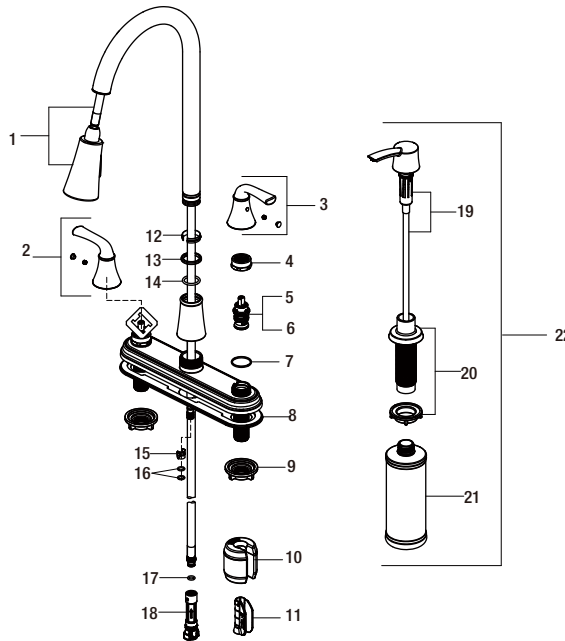

Replacement Parts List

Sadira Two-Handle Pulldown Kitchen Faucet With Soap Dispenser

Internet#	Model#	SKU #	Finish
323008720	HD67471W-1008D2	1008704987	Stainless Steel

Many replacement parts can be purchased online or at your local store. Please use the table below to identify the part SKU number needed, go to [HOMEDEPOT.COM](https://www.homedepot.com), and check for online and store availability. If you can't find the part you are looking for, please call 1-855-HD-GLACIER.

Part	Description	Part #	Internet SKU #	Store SKU #
1	Spray head and Hose	RP3856308D2		
2	Handle assembly H	RP1387808D2		
3	Handle assembly C	RP1387908D2		
4	Bonnet nut	RP70678		
5	Cartridge H	RP20067	301158139	
6	Cartridge C	RP20068	301158129	
7	Washer	RP64123		
8	Gasket	RP80181		
9	Mounting nut	RP56001	203193994	
10	Weight	RP70689		
11	Weight clip	RP70590		

Part	Description	Part #	Internet SKU #	Store SKU#
12	Wearable ring	RP64056		
13	Clip	RP70158		
14	O-ring	RP60125		
15	Block	RP70421		
16	O-ring	RP60002	206116636	
18	Quick connect assembly	RP70697		
17	O-ring	RP60089		
19	Pump kit	RP46072		
20	Flange kit	RP4610108D2		
21	Soap bottle	RP46099		
22	Soap dispenser kit	RP4610008D2		