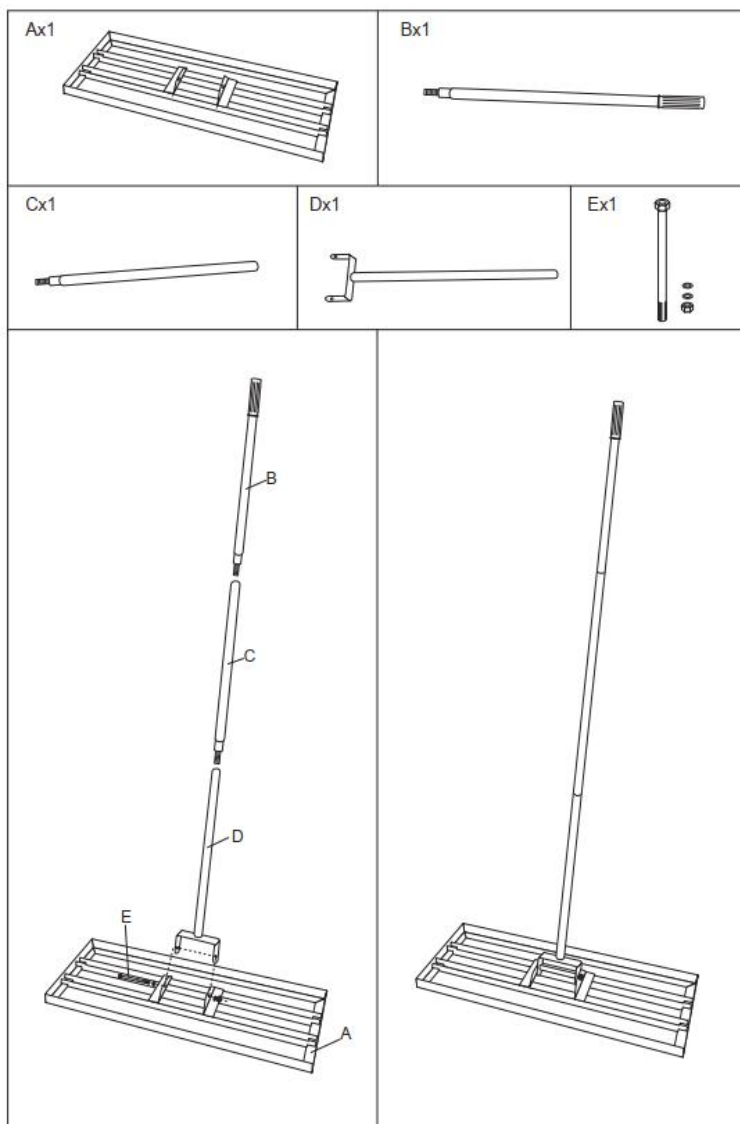

PARTS LIST AND ASSEMBLING

A: panel   B: End section of handle   C: Middle section of handle
D: Front section of handle   E: Tightening components