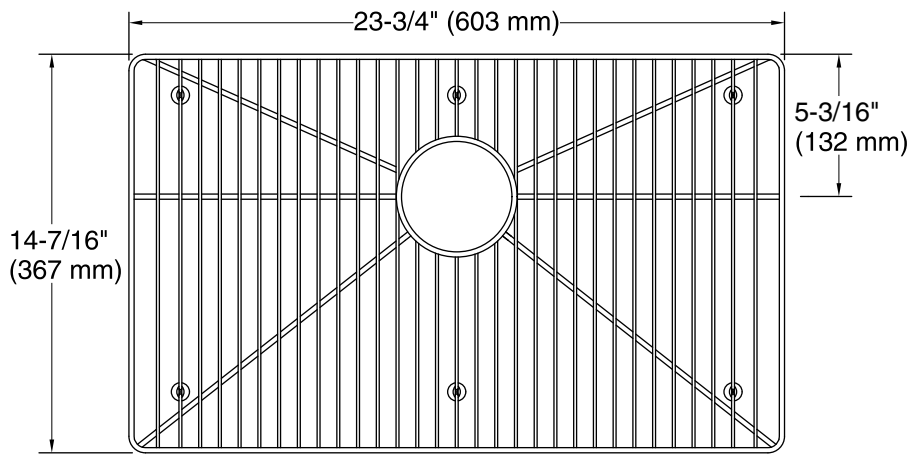

ST	Stainless Steel
----	-----------------

Lyric® Workstation
sink rack for K-RH23375-4PC
K-23380

Technical Information

All product dimensions are nominal.