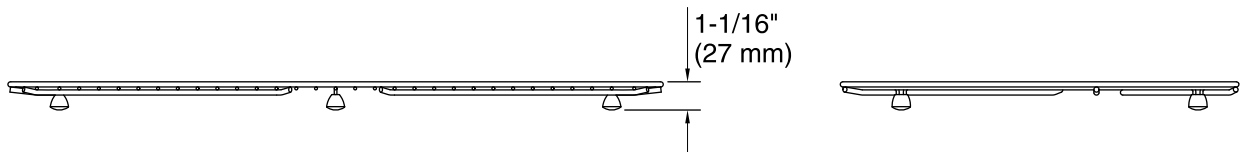

Lyric® Workstation

sink rack for K-RH23375-4PC
K-23380

Features

- Fits in the bowl of the K-RH23375-4PC Lyric® Workstation kitchen sink.
- Durable stainless steel construction.
- Helps protect sink surface from daily wear.
- Rubber feet provide added protection.
- Dishwasher safe.

ST	Stainless Steel
----	-----------------

Lyric® Workstation
sink rack for K-RH23375-4PC
K-23380

Technical Information

All product dimensions are nominal.