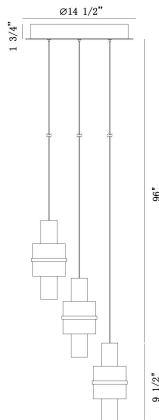

ROLA, ROLA, 3LT LED CHANDELIER

OPTIONS AVAILABLE

ITEM NO.	FINISH	SHADE
45593-017	Gold	Smoke

PRODUCT DETAILS

No.	:	45593-017
Product Color	:	Gold
Product Material	:	Iron
Shade / Accent Colour	:	Smoke
Shade / Accent Material	:	Alu+Glass+PC tube
Diameter	:	14.5"
Height	:	9.5"
Overall Height	:	107.25"
Weight	:	9lbs
Shade Height	:	9.5"
Shade Diameter	:	4"

LIGHT SOURCE DETAILS

Number of Bulbs	:	6
Light Source	:	LED
Light Source Type	:	LED
Input Voltage	:	120V
Bulb Voltage	:	24V
Socket Type	:	LED
Wattage	:	24W
Total Wattage	:	30W
Delivered Lumens	:	489lm
Kelvin	:	3000K
CRI	:	90
Bulb Included	:	Yes
Dimmable	:	Yes

TECHNICAL DETAILS

Light Direction	:	Up and Down
Hanging Support Type	:	AIRCRAFT CABLE
Hanging Support Length	:	96"
Rods Included	:	No
Canopy / Backplate Height	:	1.75"
Canopy / Backplate Dia.	:	14.5"
Location	:	Dry