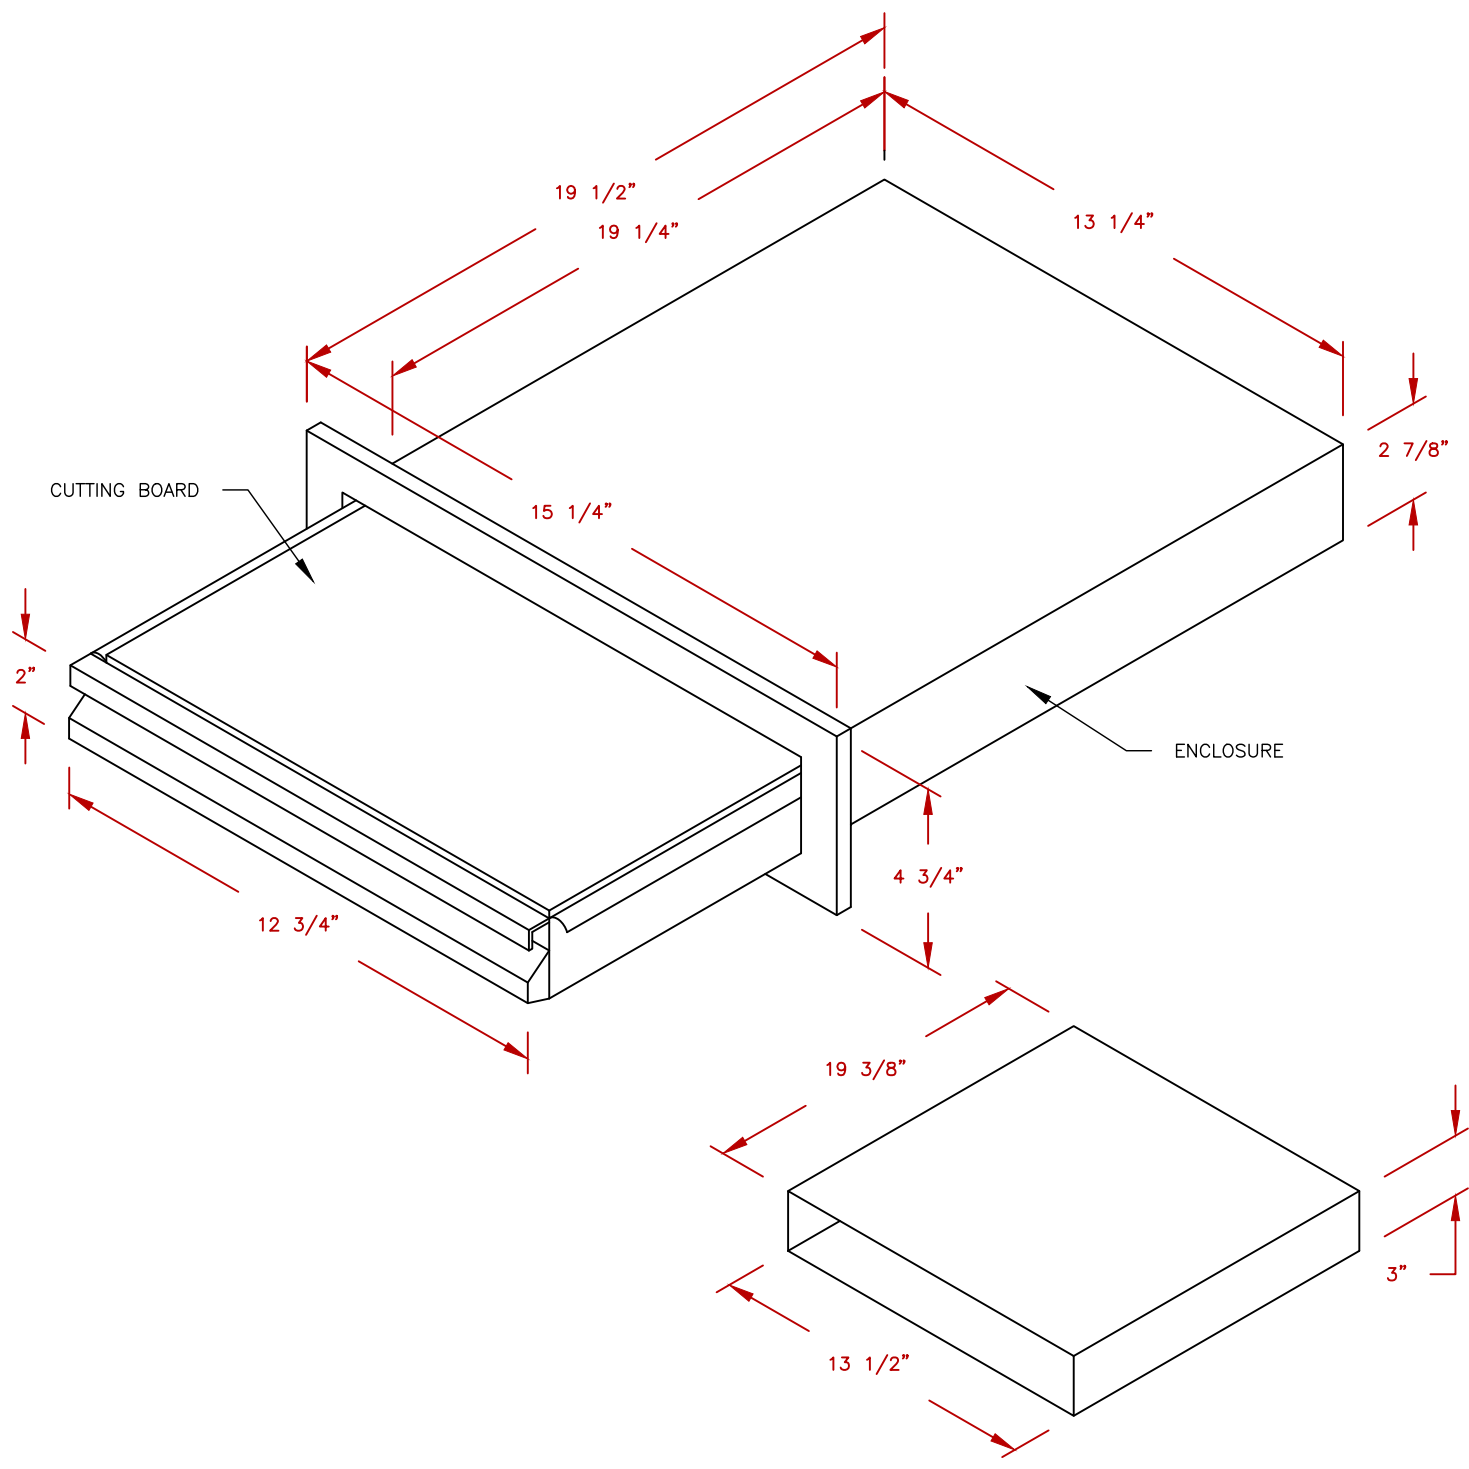

LINE	BBQ LINE
MODEL	PULL OUT CUTTING BOARD
NUM	

CUT OUT DIMENSIONS

NOTE:  
DUE TO OUR CONTINUOUS IMPROVEMENT PROGRAM, ALL MODELS  
AND SPECIFICATIONS ARE SUBJECT TO CHANGE WITHOUT NOTICE.

	TITLE 2021 BARBECUE LINE GRILL ACCESORIES PULL OUT CUTTING BOARD	
	SCALE:	DWG NO. BBQ07891P
REVISED	REV. DESCR.	DATE 12/8/2020