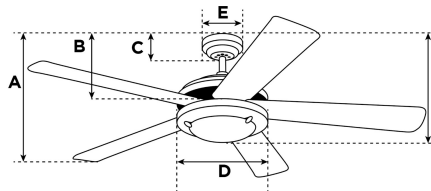

Item Number 7839900

Fairview Ceiling Fan

52" Oil Rubbed Bronze Finish Reversible Blades (Dark Cherry/Walnut) Includes Light Kit with Frosted Glass

Specifications

Size	52"
Blades	Reversible MDF Blades (Dark Cherry/Walnut)
Blade Pitch	11°
Approved Location	Indoor
Suggested Room Size	Large Room (up to 15x15)
Down Rod	3/4" x 4"
Installation	Combo
Max. Ceiling Angle	N/A
Lead Wire	24"
Light Bulb Usage	Includes (2) Candelabra (E12) Base, 60 Watt G16 1/2 Lamps
Control	Remote Control Included
Motor Finish	Oil Rubbed Bronze
Motor Material	Cold Rolled Steel Motor 153mm x 12mm
Reverse Airflow	Yes
Capacitor	Dual
Switch Housing Cap	Not Included

Reversible Walnut
Finish Blades

Energy Information

Airflow Efficiency	68 Cubic Feet Per Minute Per Watt
Electricity Use	57 Watts (excludes lights)
Airflow	3875 Cubic Feet per Minute
Max rpm	66

Warranty

Ceiling fans backed by our Limited Lifetime Warranty have a lifetime motor warranty and a 2-year warranty on all other parts.

A. Top of Canopy to Bottom of Blades	12.3"
B. Top of Canopy to Bottom of Switch House	13"
C. Top of Canopy to Bottom of Canopy	2.4"
D. Width of Motor Housing	11"
E. Width of Canopy	5.1"
F. Top of Canopy to Bottom of Glass	18.9"