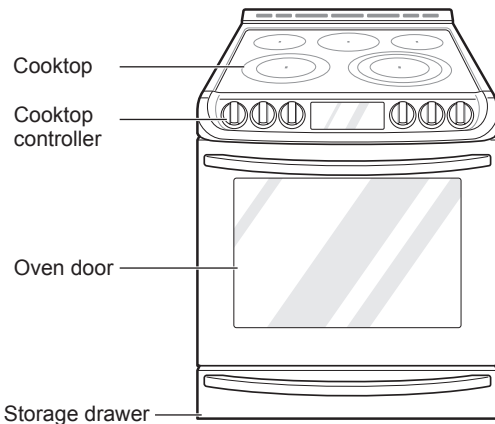

PRODUCT OVERVIEW

Parts

Accessories

Included Accessories

Standard rack
(3ea)

Cooktop cleaner
(1ea)

Cooktop cleaning pad
(1ea)

Spray bottle
(1ea)