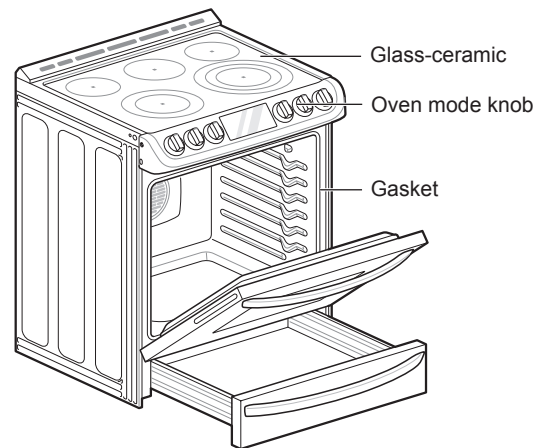

PRODUCT OVERVIEW

Parts

Accessories

Included Accessories

Standard rack
(3ea)

Cooktop cleaner
(1ea)

Cooktop cleaning pad
(1ea)

Spray bottle
(1ea)

Non-scratch scouring pad
(1ea)

OPTIONAL ACCESSORIES

Grid

Broiler pan

NOTE

- Contact LG Customer Service at 1-800-243-0000 (1-888-542-2623 in Canada) if any accessories are missing.
- For your safety and for extended product life, only use authorized components.
- The manufacturer is not responsible for product malfunction or accidents caused by the use of separately purchased, unauthorized components or parts.
- The images in this guide may be different from the actual components and accessories, which are subject to change by the manufacturer without prior notice for product improvement purposes.