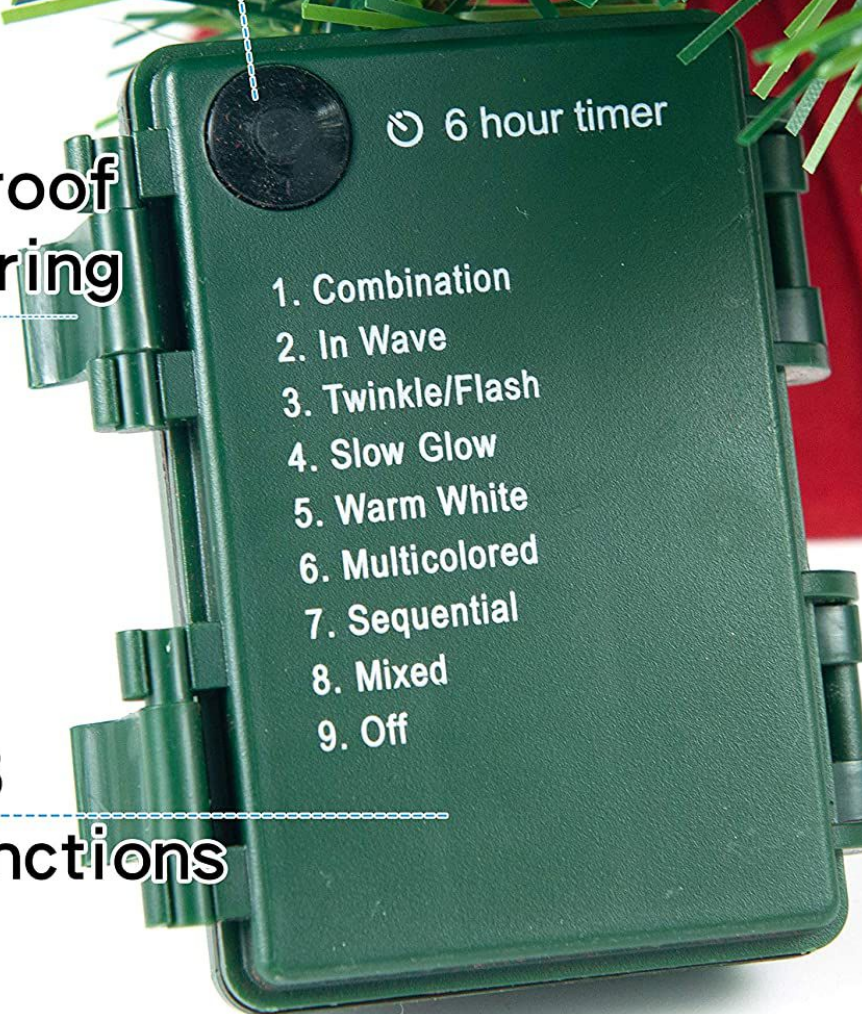

Waterproof switch

Waterproof sealing ring

**Up to 8
light functions**

🕒 6 hour timer

1. Combination
2. In Wave
3. Twinkle/Flash
4. Slow Glow
5. Warm White
6. Multicolored
7. Sequential
8. Mixed
9. Off