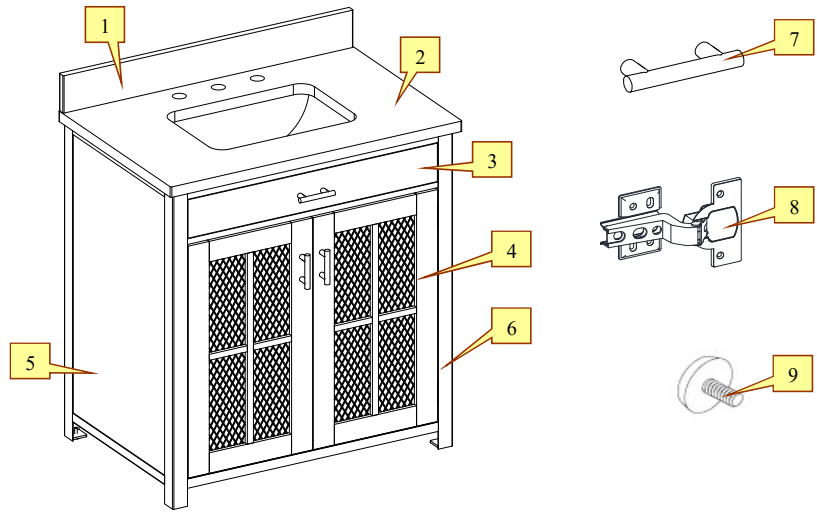

DATE	9/18/2019		
ITEM #		VENDOR MODEL #	HDC30MFV
DESCRIPTION			
VENDOR			
FACTORY NAME			
FACTORY ADDRESS			
TOTAL GROSS WEIGHT OF SELL UNIT (WITH PACKAGING)		(WITHOUT PACKAGING)	

*Insert line drawing or photo in the box below. Copy, paste and number the yellow arrow as needed.  
Move arrows to each part and complete the corresponding numbers below. (The tips of the arrows can be lengthened by clicking on the tip of the arrow and dragging it). If you are using more than 10*

1	PART / QTY	Backspace / 1ea	COUNTRY OF ORIGIN	Vietnam
	GRADE/GAUGE		RAW MATERIAL	Jazz white engineered stone
	COLOR/ FINISH	white	DIMENSIONS/SIZE	758mmWx 100mmD x18mmT
2	PART / QTY	Top / 1ea	COUNTRY OF ORIGIN	Vietnam
	GRADE/GAUGE		RAW MATERIAL	Jazz white engineered stone
	COLOR/ FINISH	white	DIMENSIONS/SIZE	762mmWx508mmDx28mmT
3	PART / QTY	Drawer / 1ea	COUNTRY OF ORIGIN	Vietnam
	GRADE/GAUGE		RAW MATERIAL	MDF with paper
	COLOR/ FINISH	Gray	DIMENSIONS/SIZE	652mmWx102mmDx42mmH
4	PART / QTY	Door / 2ea	COUNTRY OF ORIGIN	Vietnam
	GRADE/GAUGE		RAW MATERIAL	Metal mesh,Antique mirror, MDF with paper
	COLOR/ FINISH	Gray	DIMENSIONS/SIZE	622mmWx325mmDx21mmT
5	PART / QTY	Side panel / 2ea	COUNTRY OF ORIGIN	Vietnam
	GRADE/GAUGE		RAW MATERIAL	PB with paper
	COLOR/ FINISH	Gray	DIMENSIONS/SIZE	794mmWx487mmDx15mmT
6	PART / QTY	Metal angel plate post/ 4ea	COUNTRY OF ORIGIN	Vietnam
	GRADE/GAUGE		RAW MATERIAL	Metal with VGM powder coating
	COLOR/ FINISH	VGM powder coating	DIMENSIONS/SIZE	38mmWx38mmDx848mmHx2mmT
7	PART / QTY	Handle / 3ea	COUNTRY OF ORIGIN	Vietnam
	GRADE/GAUGE		RAW MATERIAL	Metal
	COLOR/ FINISH		DIMENSIONS/SIZE	
8	PART / QTY	Slow close europe hinge / 4ea	COUNTRY OF ORIGIN	Vietnam
	GRADE/GAUGE		RAW MATERIAL	Metal
	COLOR/ FINISH	Zinc/Plating	DIMENSIONS/SIZE	
9	PART / QTY	Leveling foot / 4ea	COUNTRY OF ORIGIN	Vietnam
	GRADE/GAUGE		RAW MATERIAL	
	COLOR/ FINISH		DIMENSIONS/SIZE	