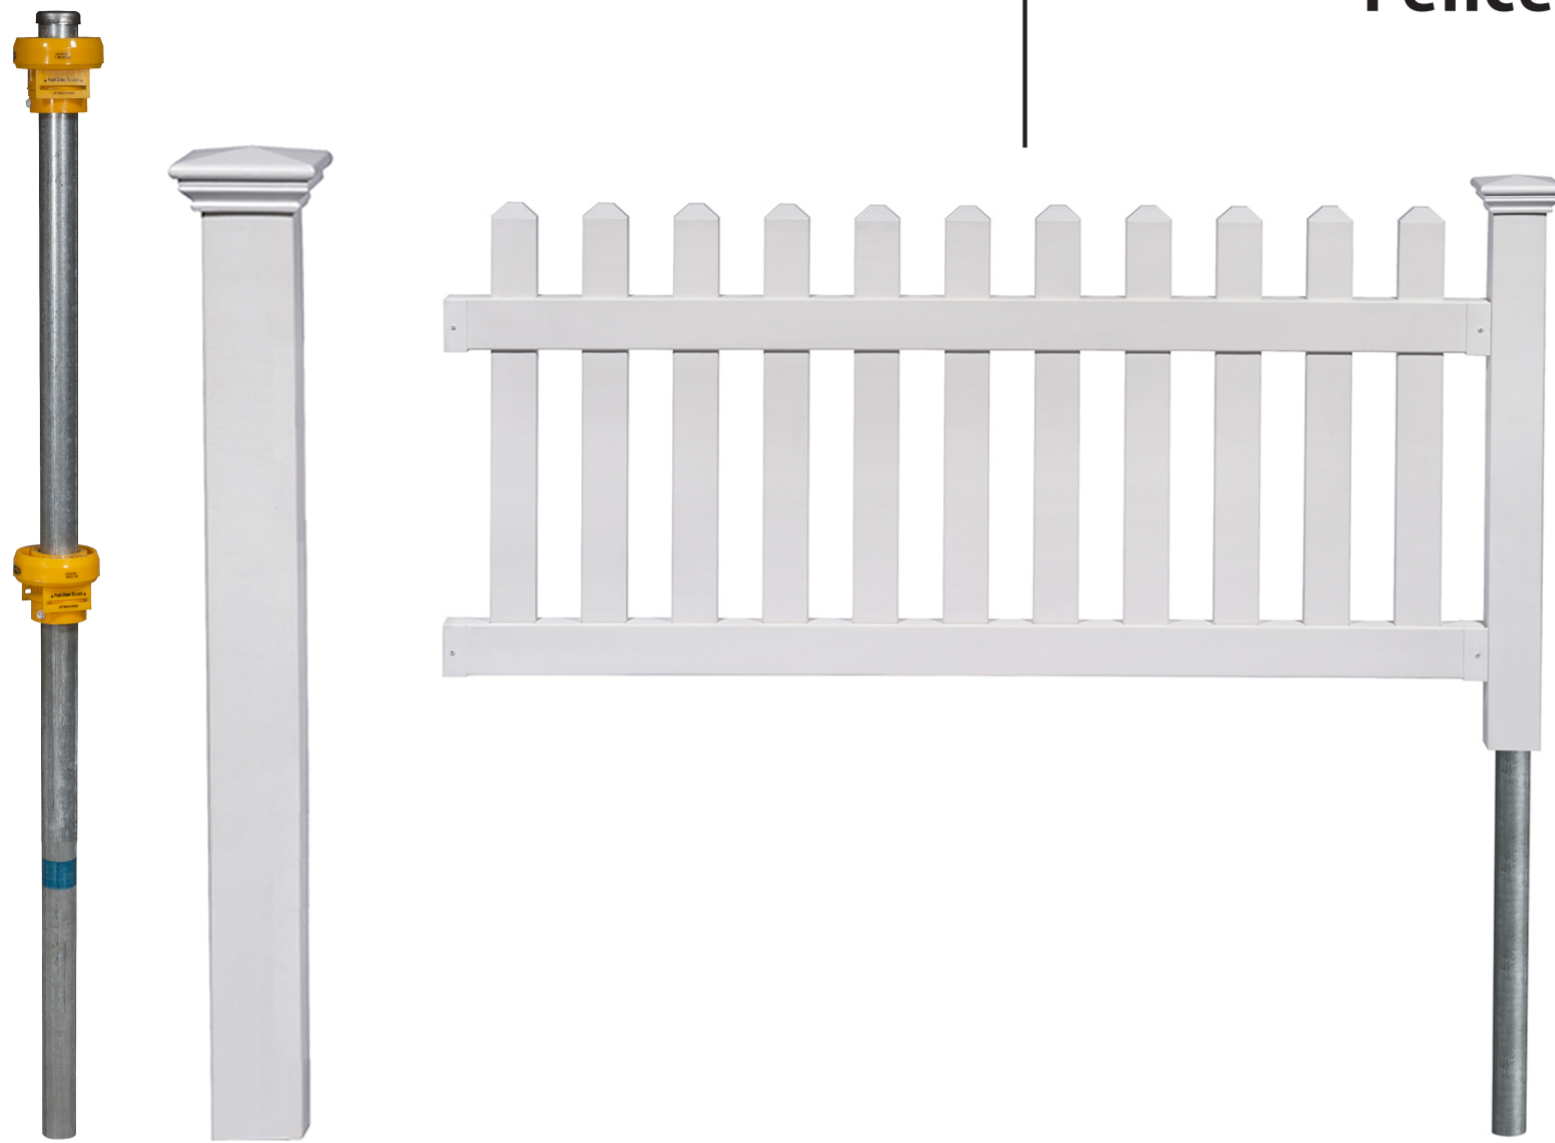

• BUYING GUIDE

Fence Kit (ZP19002) - Contains:

- (1) Post**
- (1) Post Cap**
- (11) Pickets**
- (2) Rails**
- (4) Rail Brackets**
- (1) Anchor Pipe**
- (2) Hex Screws**
- (24) Stainless Steel Screws**
- (1) Drill Bit**

Sold Separately:

**4"x4" Finishing Post w/Cap and
No-Dig Steel Pipe Anchor Kit
- (ZP19003)**

ZIPPITY

Easy Does It!