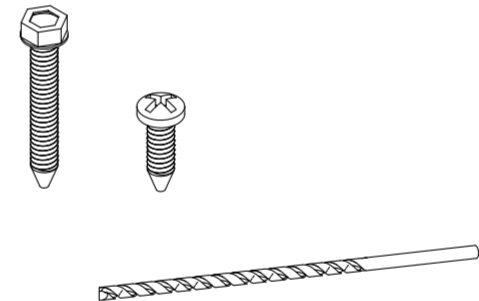

• BUYING GUIDE

Fence Kit (ZP19002) - Contains:

- (1) Post**
- (1) Post Cap**
- (11) Pickets**
- (2) Rails**
- (4) Rail Brackets**
- (1) Anchor Pipe**
- (2) Hex Screws**
- (24) Stainless Steel Screws**
- (1) Drill Bit**

Sold Separately:

**4"x4" Finishing Post w/Cap and
No-Dig Steel Pipe Anchor Kit
- (ZP19003)**

ZIPPITY

Easy Does It!