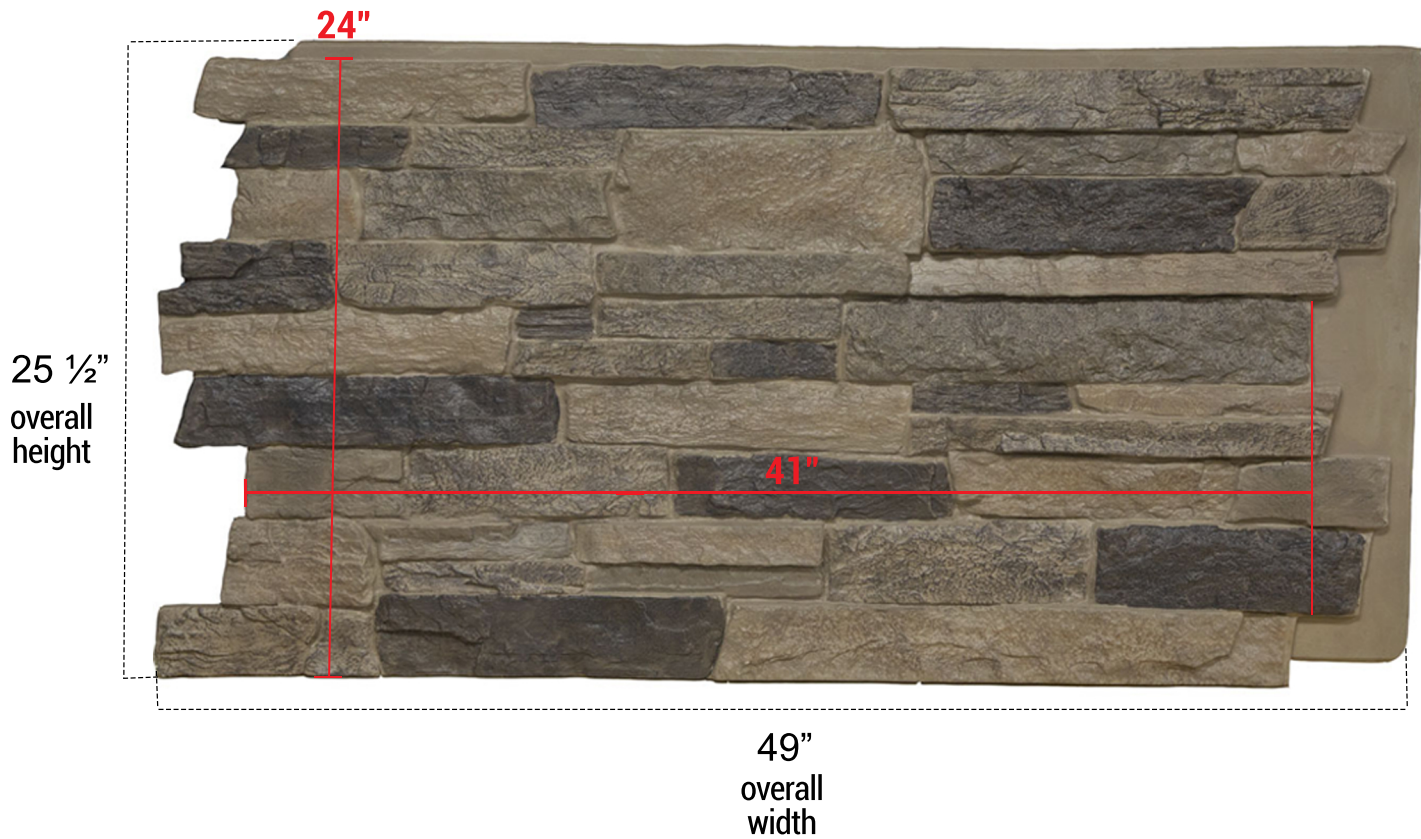

49-INCH W X 25 1/2-INCH H X 1 3/4-INCH D ACADIA LEDGE STACKED STONE STONEWALL FAUX STONE SIDING PANEL

depth
1 3/4"

FINISH OPTIONS

P: 866.607.0453 | F: 866.591.3143
2300 W. Main St. | Clarksville, TX 75426
sales@ekenamillwork.com | www.ekenamillwork.com