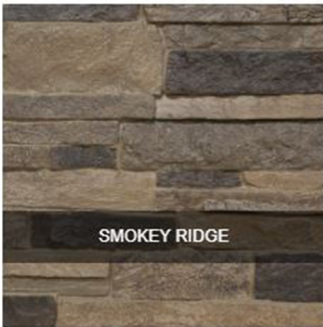

49-INCH W X 25 1/2-INCH H X 1 3/4-INCH D ACADIA LEDGE STACKED STONE STONEWALL FAUX STONE SIDING PANEL

depth
1 3/4"

FINISH OPTIONS

P: 866.607.0453 | F: 866.591.3143
2300 W. Main St. | Clarksville, TX 75426
sales@ekenamillwork.com | www.ekenamillwork.com