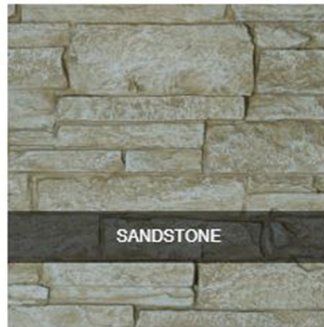

49-INCH W X 25 1/2-INCH H X 1 3/4-INCH D ACADIA LEDGE STACKED STONE STONEWALL FAUX STONE SIDING PANEL

depth
1 3/4"

FINISH OPTIONS

P: 866.607.0453 | F: 866.591.3143
2300 W. Main St. | Clarksville, TX 75426
sales@ekenamillwork.com | www.ekenamillwork.com