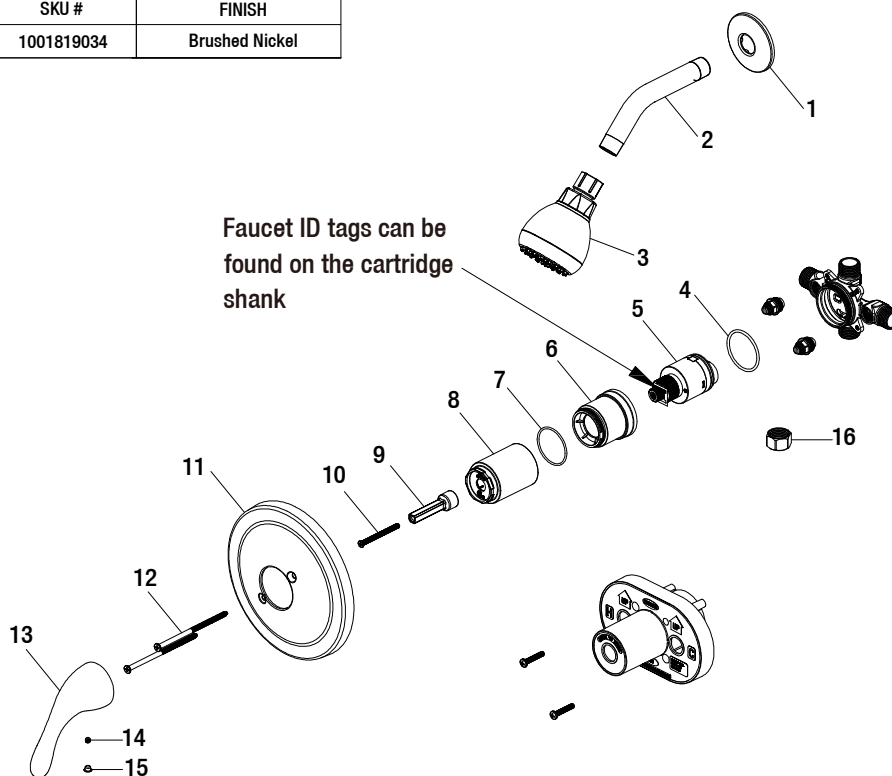

Replacement Parts List

Builders 1-Handle 1-Spray Pressure Balance Shower
Faucet in Brushed Nickel

MODEL	SKU #	FINISH
873X-0904	1001819034	Brushed Nickel

Many replacement parts can be purchased online or at your local store. Please use the table below to identify the part SKU number needed, go to HOMEDEPOT.COM, and check for online and store availability. If you can't find the part you are looking for, please call 1-855-HD-GLACIER

Part	Description	Part #	Internet SKU #	Store SKU #
1	Shower flange	RP3804604		
2	Shower arm	RP3804704		
3	Shower head	RP3830604		
4	O-ring	RP60101		
5	Cartridge	RP20075		
6	Bonnet	RP70437		
7	O-ring	RP60091		
8	Sleeve	RP8055304		

Part	Description	Part #	Internet SKU #	Store SKU #
9	Inverter	RP70559		
10	Screw	RP70560		
11	Escutcheon	RP8055404		
12	Escutcheon screw	RP5019004		
13	Handle	RP1346904		
14	Set screw	RP50002	302559334	
15	Index	RP10055		
16	Plug	RP70365		