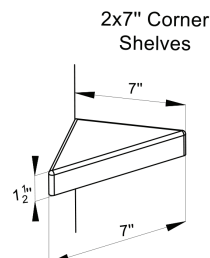

Shipping Crate Size: 40"W x64"L x12"H
Shipping Weight: 160 lb.

Available Package Options:
Package-2: 4 wall panels & 3 shelves,
Package-3: 4 wall panels, 3 shelves & 2" trims

Cultured marble panels and trims can be cut to size. The shelves or panels can be arranged in any layout. See installation manual for directions.

Ella Horizon White Cultured Marble 4 Panel Shower Wall Surround Package - 2

Package - 2 Content: 4 Shower Panels & 3 Shelves

Material: Cultured Marble
Color / Finish: Horizon White Matte
Wall Surround Size: 36"Wx60"Lx60"H
Panel Thickness: 1/4"
Net Weight: 143 lb.

Shipping Crate Size: 40"W x64"L x12"H
Shipping Weight: 168 lb.

Available Package Options:
Package-1: 4 wall panels
Package-3: 4 wall panels, 3 shelves & 2" trims

Cultured marble panels and trims can be cut to size. The shelves or panels can be arranged in any layout. See installation manual for directions.

Shipping Crate Size: 40"W x64"L x12"H
Shipping Weight: 190 lb.

Available Package Options:
Package-1: 4 wall panels
Package-2: 4 wall panels & 3 shelves

Cultured marble panels and trims can be cut to size. The shelves or panels can be arranged in any layout. See installation manual for directions.