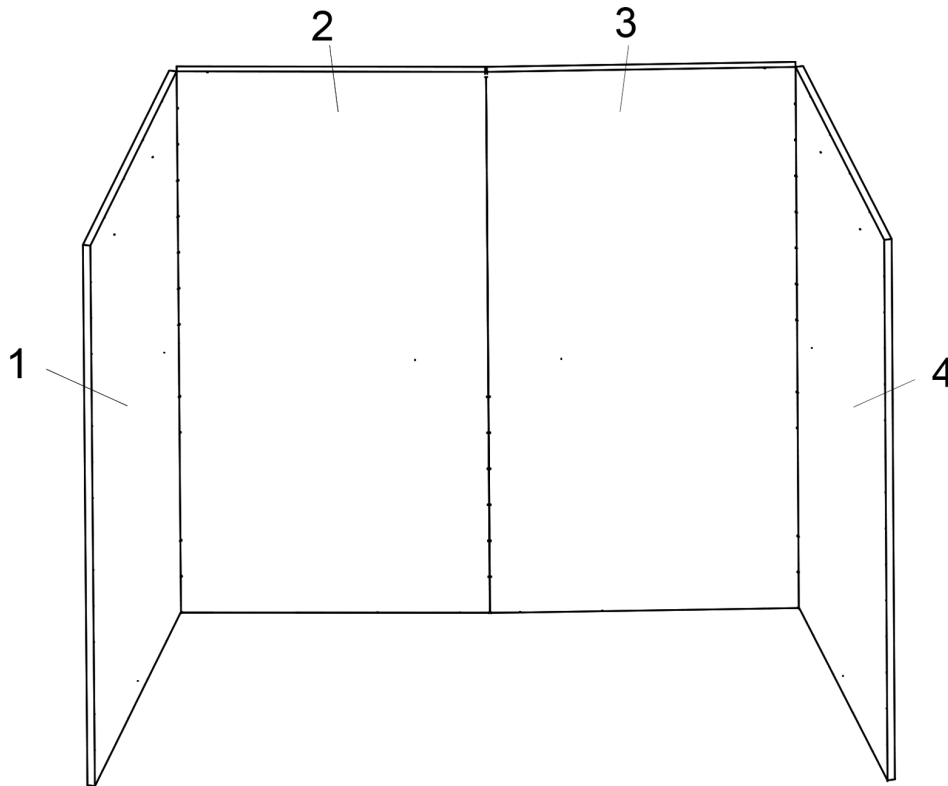

Ella Horizon White Cultured Marble 4 Panel Shower Wall Surround Package - 1

Package - 1 Content: 4 Shower Panels

Material: Cultured Marble
Color / Finish: Horizon White Matte
Wall Surround Size: 36"Wx60"Lx60"H
Panel Thickness: 1/4"
Net Weight: 135 lb.

Shipping Crate Size: 40"W x64"L x12"H
Shipping Weight: 160 lb.

Available Package Options:
Package-2: 4 wall panels & 3 shelves,
Package-3: 4 wall panels, 3 shelves & 2" trims

Cultured marble panels and trims can be cut to size. The shelves or panels can be arranged in any layout. See installation manual for directions.

Ella Horizon White Cultured Marble 4 Panel Shower Wall Surround Package - 2

Package - 2 Content: 4 Shower Panels & 3 Shelves

Material: Cultured Marble
Color / Finish: Horizon White Matte
Wall Surround Size: 36"Wx60"Lx60"H
Panel Thickness: 1/4"
Net Weight: 143 lb.

Shipping Crate Size: 40"W x64"L x12"H
Shipping Weight: 168 lb.

Available Package Options:
Package-1: 4 wall panels
Package-3: 4 wall panels, 3 shelves & 2" trims

Cultured marble panels and trims can be cut to size. The shelves or panels can be arranged in any layout. See installation manual for directions.