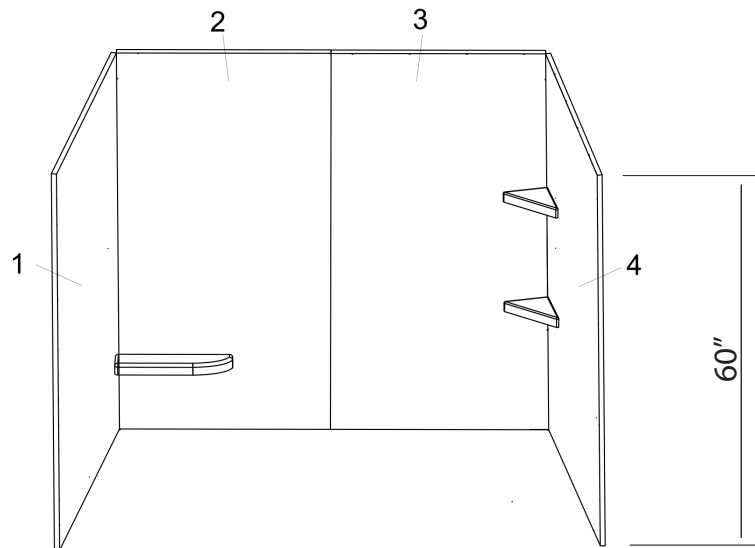

Shipping Crate Size: 40"W x64"L x12"H
Shipping Weight: 160 lb.

Available Package Options:
Package-2: 4 wall panels & 3 shelves,
Package-3: 4 wall panels, 3 shelves & 2" trims

Cultured marble panels and trims can be cut to size. The shelves or panels can be arranged in any layout. See installation manual for directions.

Ella Horizon White Cultured Marble 4 Panel Shower Wall Surround Package - 2

Package - 2 Content: 4 Shower Panels & 3 Shelves

Material: Cultured Marble
Color / Finish: Horizon White Matte
Wall Surround Size: 36"Wx60"Lx60"H
Panel Thickness: 1/4"
Net Weight: 143 lb.

Shipping Crate Size: 40"W x64"L x12"H
Shipping Weight: 168 lb.

Available Package Options:
Package-1: 4 wall panels
Package-3: 4 wall panels, 3 shelves & 2" trims

Cultured marble panels and trims can be cut to size. The shelves or panels can be arranged in any layout. See installation manual for directions.

Shipping Crate Size: 40"W x64"L x12"H
Shipping Weight: 190 lb.

Available Package Options:
Package-1: 4 wall panels
Package-2: 4 wall panels & 3 shelves

Cultured marble panels and trims can be cut to size. The shelves or panels can be arranged in any layout. See installation manual for directions.