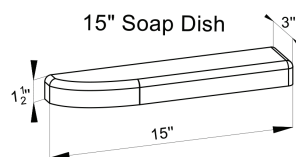

Shipping Crate Size: 40"W x64"L x12"H
Shipping Weight: 160 lb.

Available Package Options:
Package-2: 4 wall panels & 3 shelves,
Package-3: 4 wall panels, 3 shelves & 2" trims

Cultured marble panels and trims can be cut to size. The shelves or panels can be arranged in any layout. See installation manual for directions.

Ella Horizon White Cultured Marble 4 Panel Shower Wall Surround Package - 2

Package - 2 Content: 4 Shower Panels & 3 Shelves

Material: Cultured Marble
Color / Finish: Horizon White Matte
Wall Surround Size: 36"Wx60"Lx60"H
Panel Thickness: 1/4"
Net Weight: 143 lb.

Shipping Crate Size: 40"W x64"L x12"H
Shipping Weight: 168 lb.

Available Package Options:
Package-1: 4 wall panels
Package-3: 4 wall panels, 3 shelves & 2" trims

Cultured marble panels and trims can be cut to size. The shelves or panels can be arranged in any layout. See installation manual for directions.

Shipping Crate Size: 40"W x64"L x12"H
Shipping Weight: 190 lb.

Available Package Options:
Package-1: 4 wall panels
Package-2: 4 wall panels & 3 shelves

Cultured marble panels and trims can be cut to size. The shelves or panels can be arranged in any layout. See installation manual for directions.