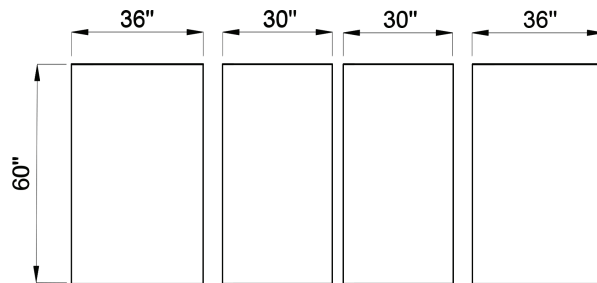

Shipping Crate Size: 40"W x64"L x12"H
Shipping Weight: 160 lb.

Available Package Options:
Package-2: 4 wall panels & 3 shelves,
Package-3: 4 wall panels, 3 shelves & 2" trims

Cultured marble panels and trims can be cut to size. The shelves or panels can be arranged in any layout. See installation manual for directions.

Ella Horizon White Cultured Marble 4 Panel Shower Wall Surround Package - 2

Package - 2 Content: 4 Shower Panels & 3 Shelves

Material: Cultured Marble
Color / Finish: Horizon White Matte
Wall Surround Size: 36"Wx60"Lx60"H
Panel Thickness: 1/4"
Net Weight: 143 lb.

Shipping Crate Size: 40"W x64"L x12"H
Shipping Weight: 168 lb.

Available Package Options:
Package-1: 4 wall panels
Package-3: 4 wall panels, 3 shelves & 2" trims

Cultured marble panels and trims can be cut to size. The shelves or panels can be arranged in any layout. See installation manual for directions.

Ella Horizon White Cultured Marble 4 Panel Shower Wall Surround Package - 3

Package - 3 Content: 4 Wall Panels, 3 Shelves & 2" Trims
(three (2) 30"x 2" x 3/4", three (3) 60" x 2" x 3/4")

Material: Cultured Marble
Color / Finish: Horizon White Matte
Wall Surround Size: 36"Wx60"Lx60"H
Panel Thickness: 1/4"
Net Weight: 165 lb.