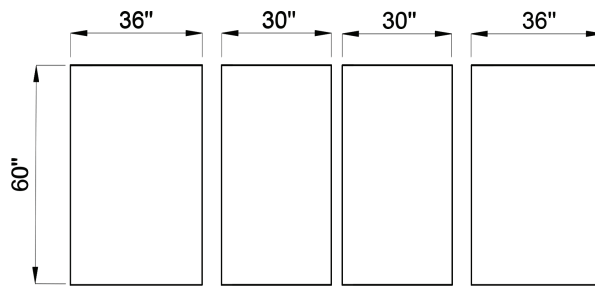

Ella Horizon White Cultured Marble 4 Panel Shower Wall Surround Package - 1

Package - 1 Content: 4 Shower Panels

Material: Cultured Marble
Color / Finish: Horizon White Matte
Wall Surround Size: 36"Wx60"Lx60"H
Panel Thickness: 1/4"
Net Weight: 135 lb.

Shipping Crate Size: 40"W x64"L x12"H
Shipping Weight: 160 lb.

Available Package Options:
Package-2: 4 wall panels & 3 shelves,
Package-3: 4 wall panels, 3 shelves & 2" trims

Cultured marble panels and trims can be cut to size. The shelves or panels can be arranged in any layout. See installation manual for directions.

Ella Horizon White Cultured Marble 4 Panel Shower Wall Surround Package - 2

Package - 2 Content: 4 Shower Panels & 3 Shelves

Material: Cultured Marble
Color / Finish: Horizon White Matte
Wall Surround Size: 36"Wx60"Lx60"H
Panel Thickness: 1/4"
Net Weight: 143 lb.

Shipping Crate Size: 40"W x64"L x12"H
Shipping Weight: 168 lb.

Available Package Options:
Package-1: 4 wall panels
Package-3: 4 wall panels, 3 shelves & 2" trims

Cultured marble panels and trims can be cut to size. The shelves or panels can be arranged in any layout. See installation manual for directions.