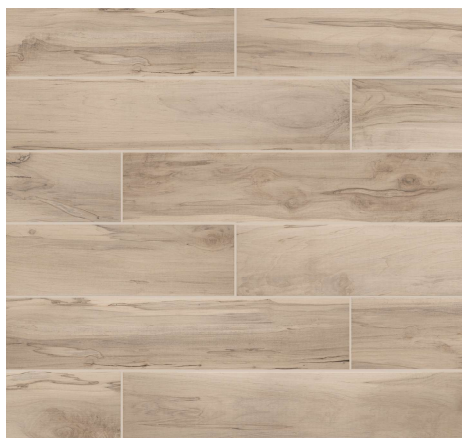

Hickory Beige

Porcelain Floor and Wall Tile

Size 8x36

Offset Pattern

Herringbone Pattern

Straight Pattern

Hickory Beige

Porcelain Floor and Wall Tile

Size 8x36

Hickory Beige porcelain provides a tranquil warmth in varying tones of light beige to medium beige. It truly embodies the look and feel of stunning hardwood floors. Its resilient porcelain body makes it suitable for areas where hardwood would not be applicable. This versatile tile offers an excellent surface for both residential and some commercial applications.

Model# CHDEHB018X36
 Special Order# 1006-242-856
 Unit of Measure - Case

Technical Data

Recommended Grout	Custom386 Oyster	Size	8"x36"
Water Absorption	≤ 0.5%	Thickness	9 mm
Break Strength	441 lbf avg	Finish	Matte
Surface Hardness	7 Mohs	Shade Variation	V3 Moderate Variation
DCOF Acutest	Pass	SF Per Case	15.54
Durability Class	Residential & Light Commercial	SF Per Pallet	419.58
Edge Type	Pressed	Recycled Content	40%
Grout Width	3/16"	Country of Origin	USA