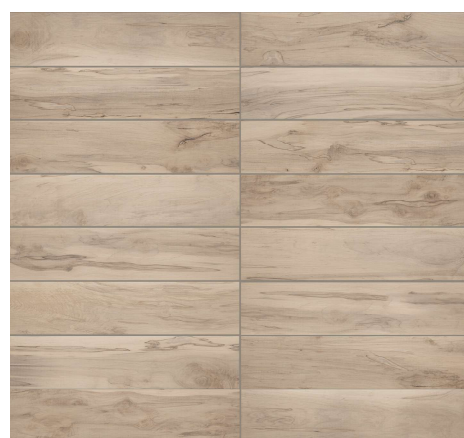

Hickory Beige

Porcelain Floor and Wall Tile

Size 8x36

Offset Pattern

Herringbone Pattern

Straight Pattern

Hickory Beige

Porcelain Floor and Wall Tile

Size 8x36

Hickory Beige porcelain provides a tranquil warmth in varying tones of light beige to medium beige. It truly embodies the look and feel of stunning hardwood floors. Its resilient porcelain body makes it suitable for areas where hardwood would not be applicable. This versatile tile offers an excellent surface for both residential and some commercial applications.

Model# CHDEHB018X36
 Special Order# 1006-242-856
 Unit of Measure - Case

Technical Data

Recommended Grout	Custom386 Oyster	Size	8"x36"
Water Absorption	≤ 0.5%	Thickness	9 mm
Break Strength	441 lbf avg	Finish	Matte
Surface Hardness	7 Mohs	Shade Variation	V3 Moderate Variation
DCOF Acutest	Pass	SF Per Case	15.54
Durability Class	Residential & Light Commercial	SF Per Pallet	419.58
Edge Type	Pressed	Recycled Content	40%
Grout Width	3/16"	Country of Origin	USA