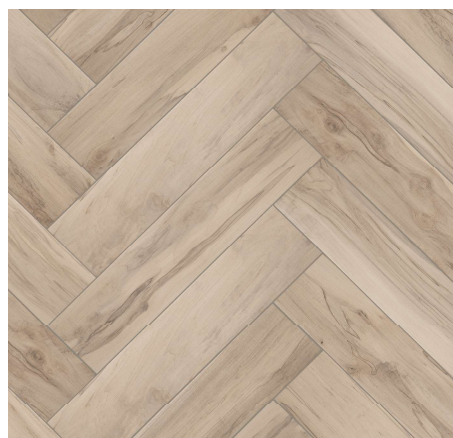

Hickory Beige

Porcelain Floor and Wall Tile

Size 8x36

Offset Pattern

Herringbone Pattern

Straight Pattern

Hickory Beige

Porcelain Floor and Wall Tile

Size 8x36

Hickory Beige porcelain provides a tranquil warmth in varying tones of light beige to medium beige. It truly embodies the look and feel of stunning hardwood floors. Its resilient porcelain body makes it suitable for areas where hardwood would not be applicable. This versatile tile offers an excellent surface for both residential and some commercial applications.

Model# CHDEHB018X36
 Special Order# 1006-242-856
 Unit of Measure - Case

Technical Data

Recommended Grout	Custom386 Oyster	Size	8"x36"
Water Absorption	≤ 0.5%	Thickness	9 mm
Break Strength	441 lbf avg	Finish	Matte
Surface Hardness	7 Mohs	Shade Variation	V3 Moderate Variation
DCOF Acutest	Pass	SF Per Case	15.54
Durability Class	Residential & Light Commercial	SF Per Pallet	419.58
Edge Type	Pressed	Recycled Content	40%
Grout Width	3/16"	Country of Origin	USA