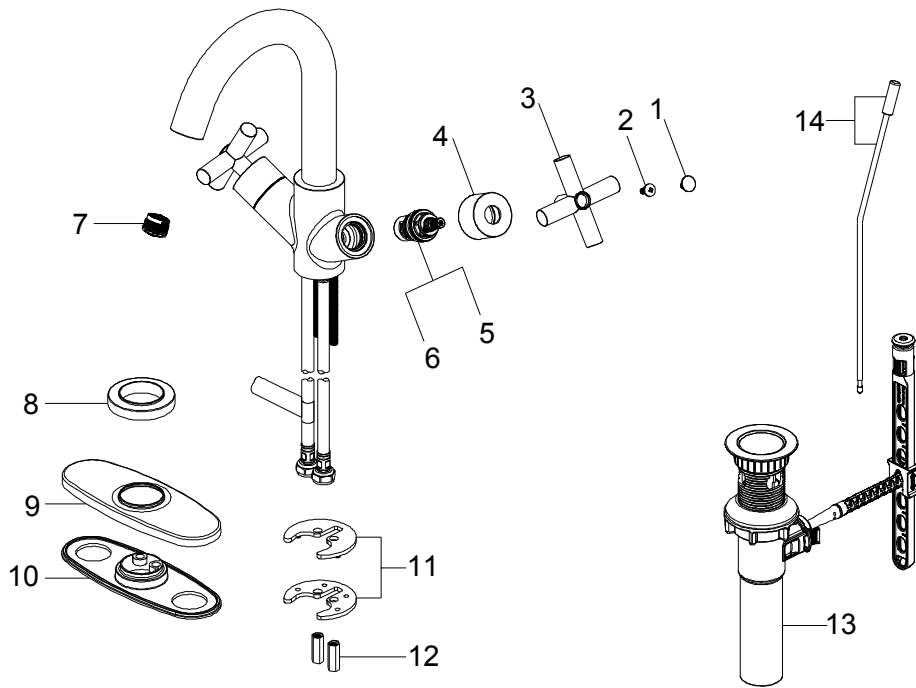

Replacement Parts List

Dorset Cross Single-Hole 2-Handle Bathroom Faucet in Matte Black

MODEL	SKU #	FINISH
HD67440W-6010H	306838684	Matte Black

Many replacement parts can be purchased online or at your local store. Please use the table below to identify the part SKU number needed, go to HOMEDEPOT.COM, and check for online and store availability. If you can't find the part you are looking for, please call 1-855-HD-GLACIER.

Part	Description	Part #	Internet SKU #	Store SKU #
1	Cap	RP1005710H		
2	Screw	RP50049		
3	Handle	RP1355010H		
4	Handle seat	RP1717410H		
5	Cartridge H	RP20042		
6	Cartridge C	RP20043		
7	Aerator	RP30209		
8	Flange	RP8068710H		

Part	Description	Part #	Internet SKU #	Store SKU #
9	Deck plate	RP8068510H		
10	Gasket	RP80686		
11	Washer	RP64208		
12	Lock nut	RP56111		
13	ClickInstall™ drain assembly	RP4022810H		
14	Lift rod	RP4023010H		