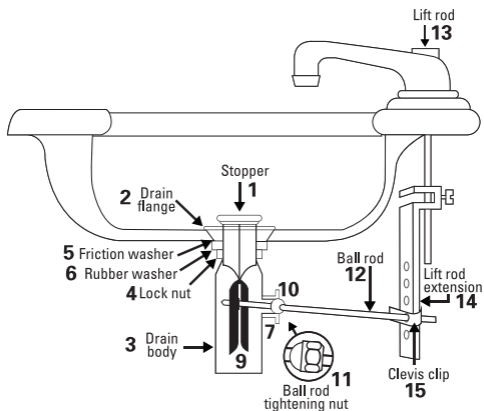

**BRUSHED**

**NICKEL**

PF0776

# POP-UP DRAIN TRIM KIT

**FITS**  
**CLOGFREE**  
**FLEXPOPUP**  
**EASYPOPUP**  
**SINKSTRAIN**

Not Designed for  
any other  
Pop-Up Drains

## Instructions

1. Pop-Up Drain and Trim Kit sold separately; set purchase required for proper assembly.
2. Use included Pull ROD, Flange and Stopper Cap to update/upgrade finish on your existing Pop-Up Drain.