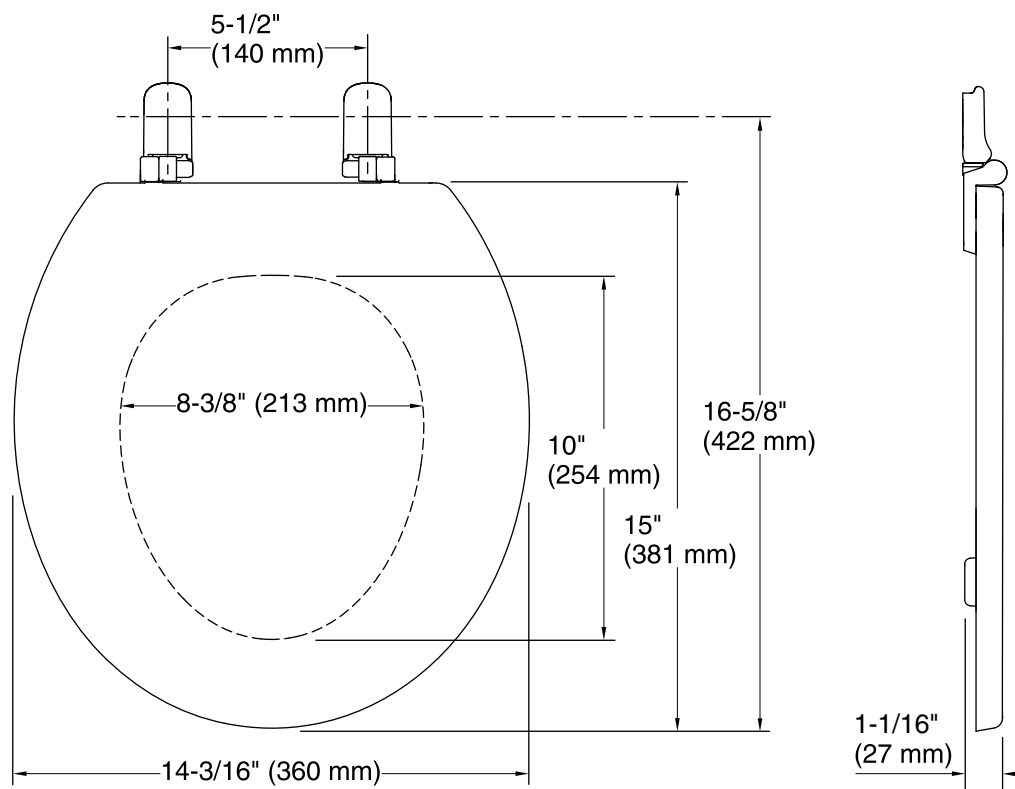

	0	White
	96	Biscuit
	47	Almond

Technical Information

All product dimensions are nominal.

Seat shape type: Round

Seat front type: Closed front

Seat hinge type: Quick-Attach®, Quick-Release™

Seat-mounting holes: 5-1/2" (140 mm)