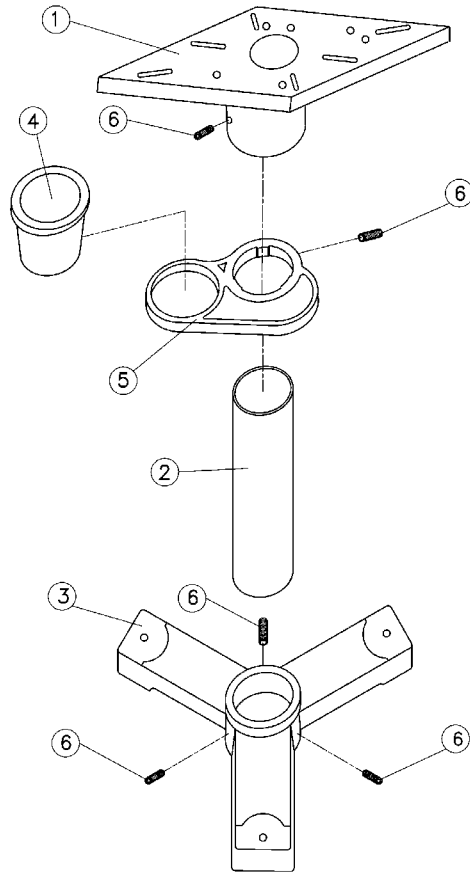

## JPS-2A Pedestal Stand

**Guard Assembly**

Index No.	Part No.	Description	Size	Qty
1	JPS2A-1	Support Plate		1
2	JPS2A-2	Column		1
3	JPS2A-3	Base		1
4	JPS2A-4	Water Cup		1
5	JPS2A-5	Tool Tray		1
6	TS-1524061	Set Screw	M8x25	5