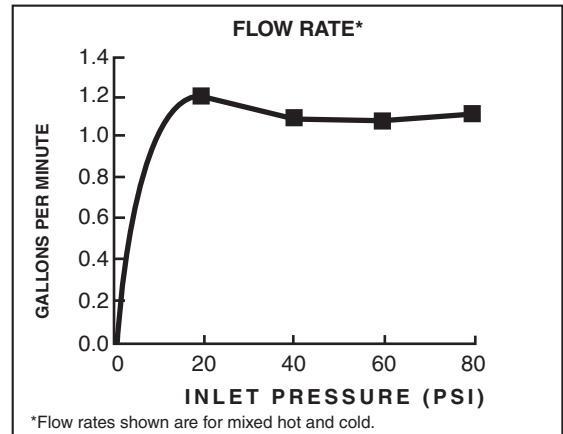

CHATFIELD™ 1-HANDLE MONOBLOCK BATH FAUCET

CODES AND STANDARDS

These products meet or exceed the following codes and standards:

- **ANSI A117.1**
- **ASME A112.18.1**
- **CSA B125.1**
- **NSF 61/Section 9**
- **NSF 372**

Product Number	Description
7413101.002	1-Handle 4" lavatory faucet. Metal lever handle. Pop-up drain. Chrome finish.
7413101.295	1-Handle 4" lavatory faucet. Metal lever handle. Pop-up drain. Brushed Nickel finish. SKU #1002154995.
7413101.278	1-Handle 4" lavatory faucet. Metal lever handle. Pop-up drain. Legacy Bronze finish. SKU #1002154994.

Meets the American Disabilities Act Guidelines
ANSI A117.1 Requirements for the physically challenged.