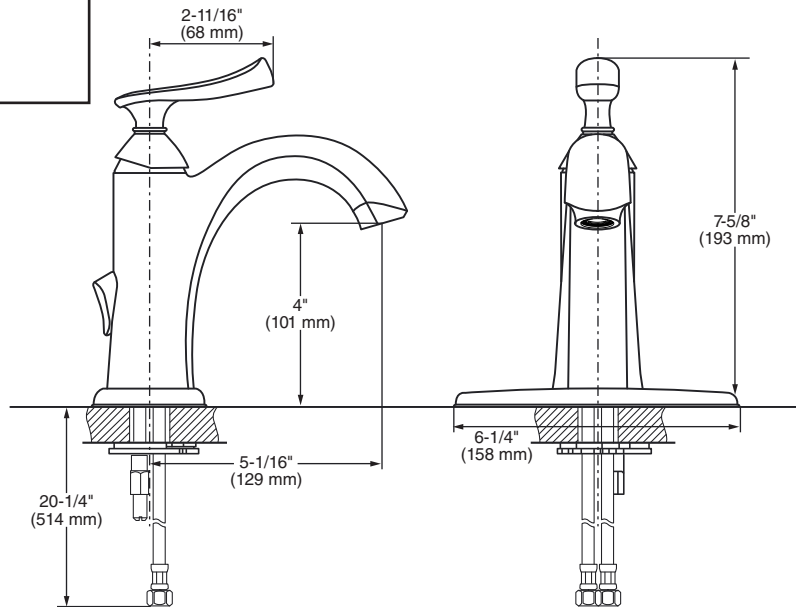

Beautiful & Tough
TARNISH, SCRATCH AND CORROSION RESISTANT FINISH

Reliable For Life

LIMITED LIFETIME WARRANTY

Guaranteed Not To Leak
CERAMIC DISC VALVE

Reliable For Life

LIMITED LIFETIME WARRANTY

Supply Lines Included

Reliable For Life

LIMITED LIFETIME WARRANTY

Effortless elegance, leading-edge style and thoughtful innovation combine to make American Standard faucets and accessories the perfect choice for those who are unwilling to sacrifice style for performance.

GENERAL DESCRIPTION:

Centerset lavatory faucet on 4" centers. 1/4 turn washerless ceramic disc valve cartridge. Durable non-metal water ways. Metal body and metal lever handle. Drain body with 1-1/4 inch (32 mm) tail piece. 1.2 gpm/4.5 L/min. maximum flow rate.

PRODUCT FEATURES:

- Durable - Easy to clean.
- Ceramic Disc Valve Cartridge: Assures a lifetime of smooth handle operation and drip-free performance.
- Supply lines included.
- Lead Free: Faucet contains ≤0.25% total lead content by weighted average.
- Choice of Finishes: Chrome, Brushed Nickel or Legacy Bronze.

SUGGESTED SPECIFICATION

1-Handle 4" lavatory faucet shall feature metal spout. Shall also feature 1/4 turn washerless ceramic disc valve cartridge. Shall also feature a non-metal drain body. Fitting shall be American Standard Model # 7413101.002 Model # 7413101.295, SKU# 1002154995. Model # 7413101.278, SKU# 1002154994.