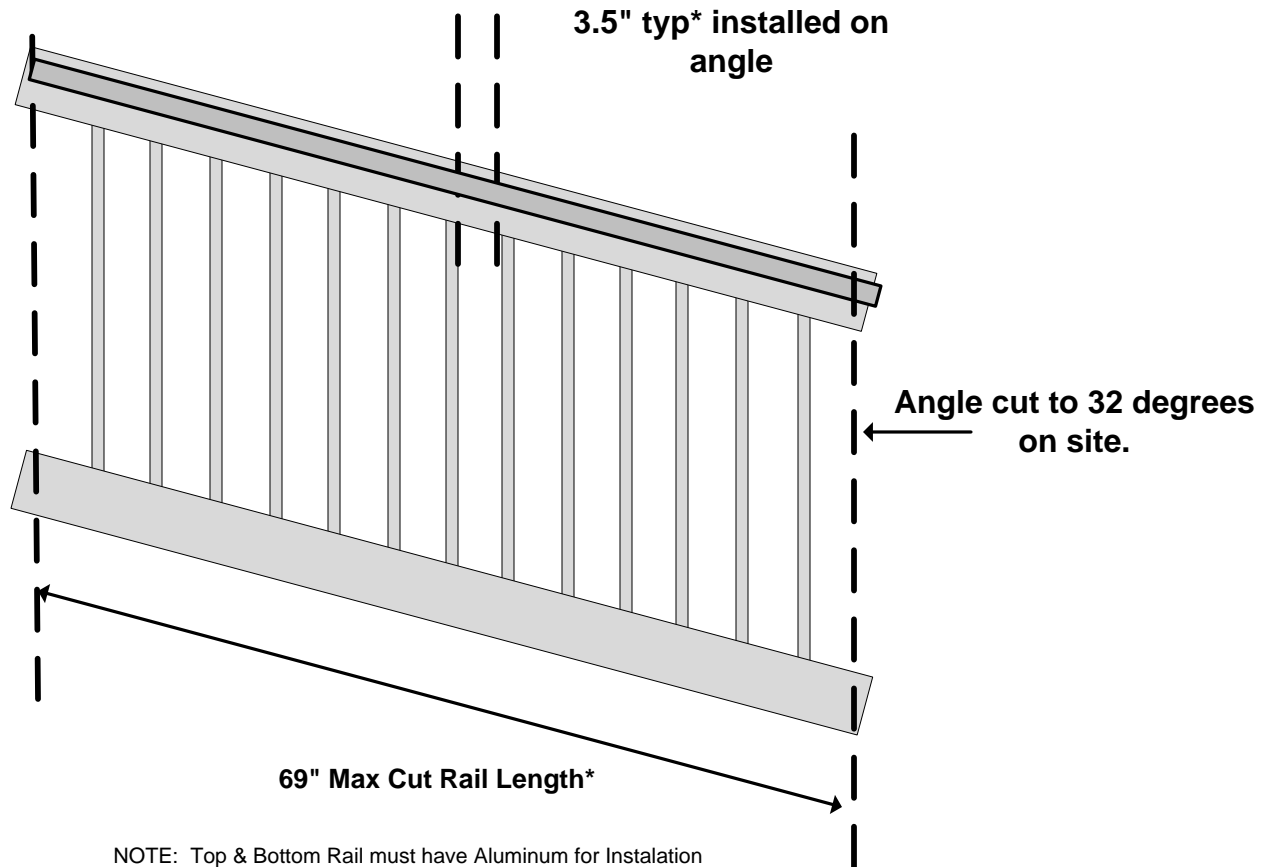

T-Rail Top & 2" x 3.5" Bottom w/Round Aluminum Spindles

6' Stair Railing Kit
WWR-T36-R6S

Material per 72" wide panel

1	Number of Panels						
1	T-Rail Top	T-Rail - 72"*					
1	2" x 3.5"	2" x 3.5" x 72"*					
2	6' Aluminum Channel	Fits in Top and Bottom Rail					
1	Stair T-Rail Top (pair)	T-Rail Stair Set					
1	Stair 2" x 3.5" (pair)	2" x 3.5" Stair Set					
13	Spindles	Black - 3/4" x 32" Round Aluminum Spindles					
	*Actual Measurements may vary						