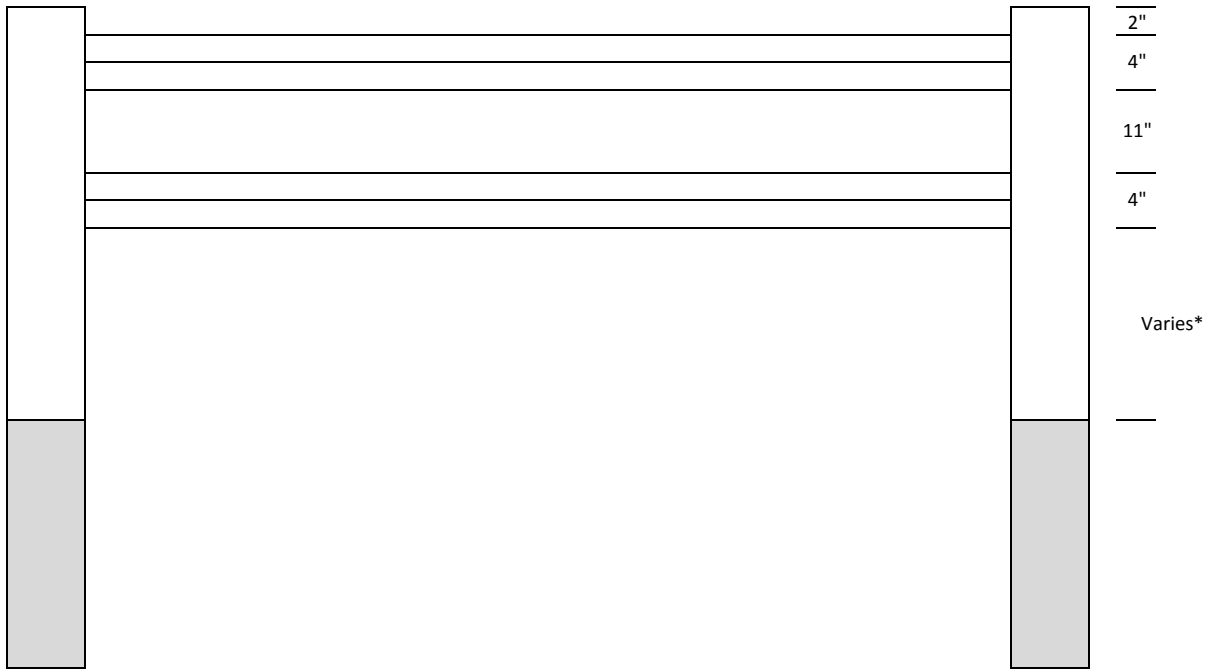

2-Rail Diamond Rail

1

Material List			
Qty	Item	Dimensions	Wrhs Use Only
2	Rails	3" x 3" x 95-3/4"	3" x 3" x 95-3/4"

- * Height varies upon depth of hole in ground
- * Posts not included