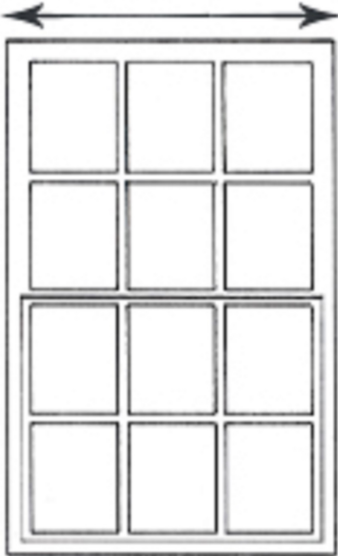

# MEASUREMENT GUIDE

| Window Width                      | Needed for Coverage |
|-----------------------------------|---------------------|
| Up to 33 in / 84 cm               | 1                   |
| 34 in - 66 in / 85 cm - 168 cm    | 2                   |
| 67 in - 99 in / 170 cm - 251 cm   | 3                   |
| 100 in - 132 in / 254 cm - 335 cm | 4                   |
| 133 in - 165 in / 338 cm - 419 cm | 5                   |