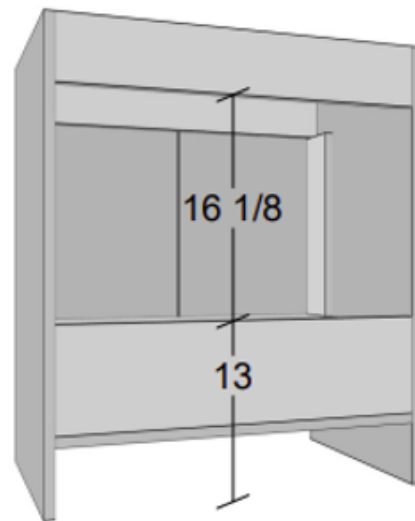

VOLPA USA
AMERICAN CRAFTED VANITIES

Pacific 30

Cabinet Only: Width 29 x Height 33.88 x Depth 17.75

SKU: MTD-3130

Cabinet with Top: Width 30 x Height 34.51 x Depth 18.38

Countertop Spec