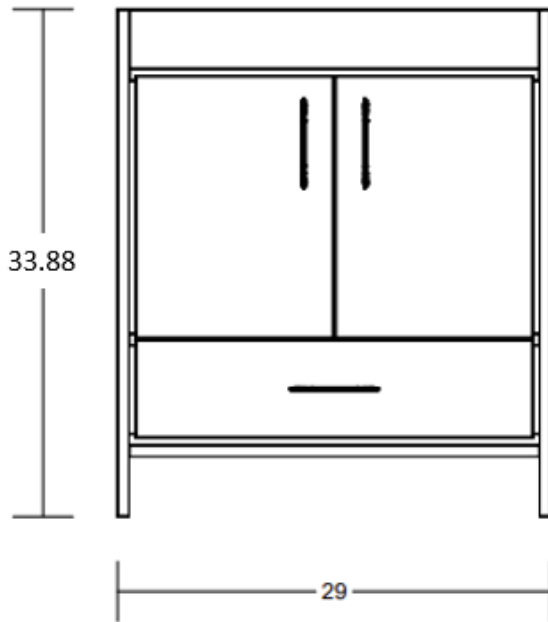

VOLPA USA
AMERICAN CRAFTED VANITIES

Pacific 30

Cabinet Only: Width 29 x Height 33.88 x Depth 17.75

SKU: MTD-3130

Cabinet with Top: Width 30 x Height 34.51 x Depth 18.38

Countertop Spec