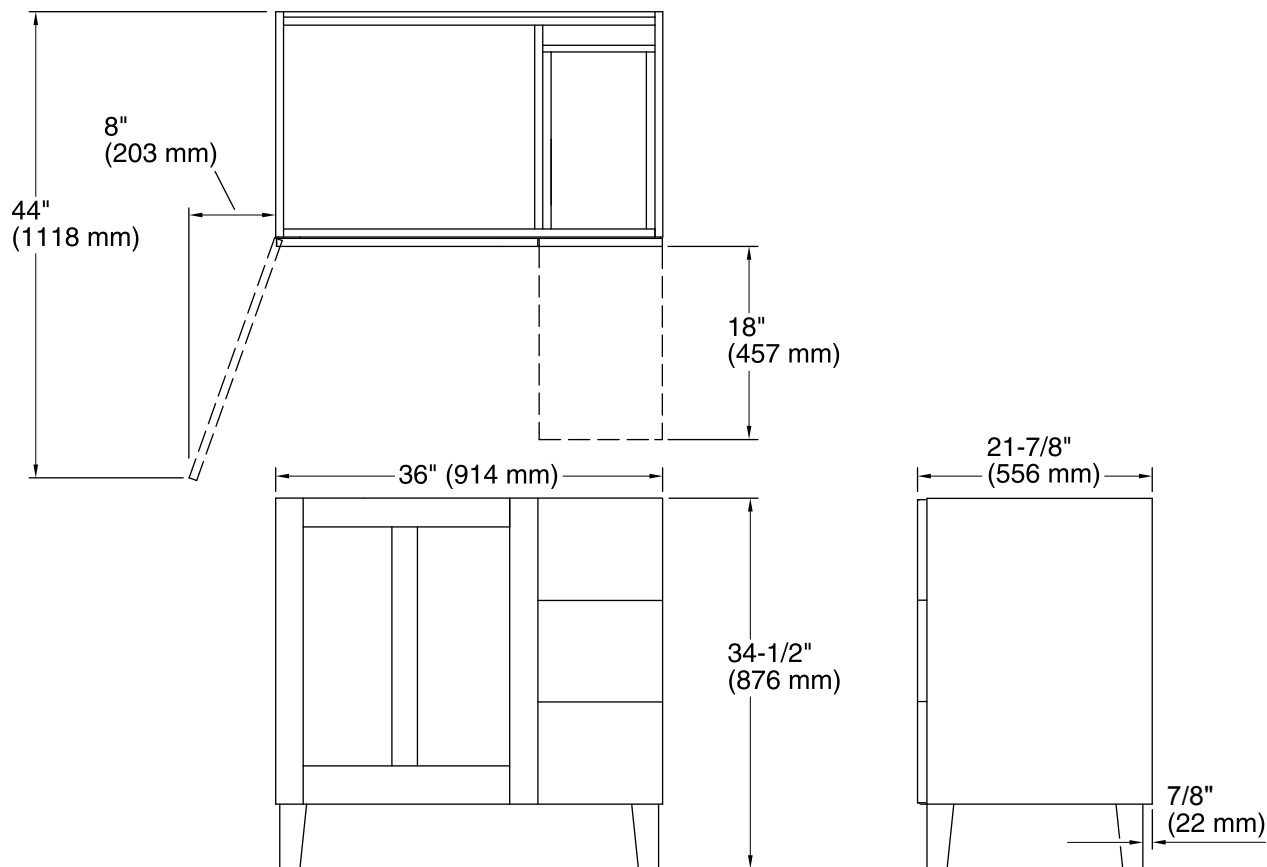

## Product Specification

Vanity shall be 36" (914 mm) in width, 21-7/8" (556 mm) in depth, and 34-1/2" (876 mm) in height. Vanity shall be made of solid wood and veneers. Vanity shall be catalyzed conversion varnish finish. Vanity shall be frameless construction with full-overlay doors and drawers. Vanity shall be with one door and three right offset drawers. Vanity shall be with three-way adjustable slow-close door hinges with 110° opening capability. Vanity shall be with full-extension 18" (457 mm) depth drawers with slow-close, under-mount slides. Vanity shall be with solid wood drawers with dovetail construction. Vanity shall be KOHLER Model K-99533-LGR.

## Technical Information

All measurements are approximate only.

Vanity type: Standard