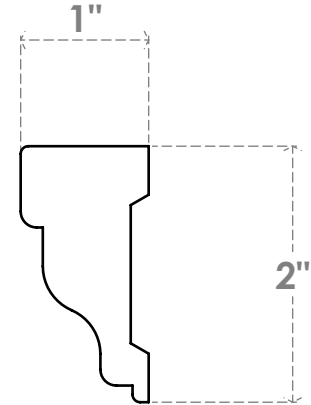

ITEM NUMBER: WM287X96SWPV

WM287 - 2"H X 1"P X 96"L RAKE MOULDING, PVC

FRONT PROFILE

SIDE PROFILE

EKENA MILLWORK
2300 WEST MAIN ST.
CLARKSVILLE, TX 75426
TOLL FREE: 866-607-0453
WWW.EKENAMILLWORK.COM

NOTES

1. INSTALLATION TO BE COMPLETED IN ACCORDANCE WITH MANUFACTURER'S SPECIFICATIONS.
2. DRAWING MAY NOT BE TO SCALE
3. THIS DRAWING IS INTENDED FOR DESIGN AND PLANNING PURPOSES ONLY.
4. ALL INFORMATION CONTAINED HEREIN WAS CURRENT AT THE TIME OF DEVELOPMENT BUT MUST BE REVIEWED AND APPROVED BY THE PRODUCT MANUFACTURER TO BE CONSIDERED ACCURATE.