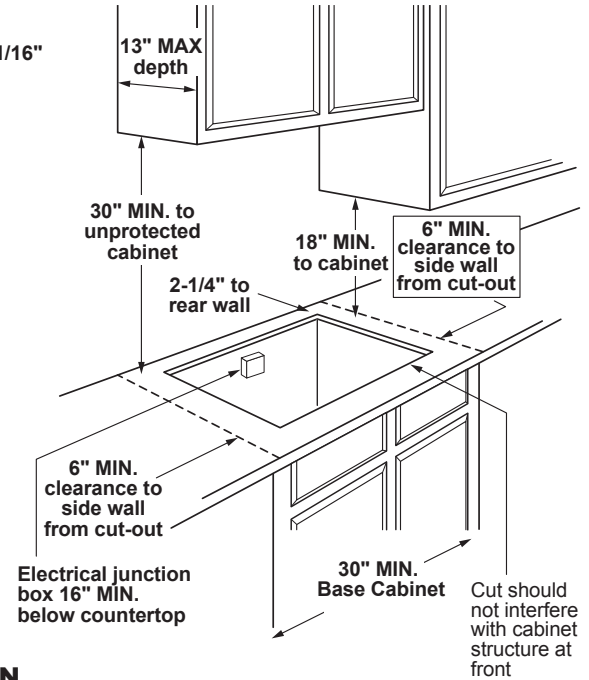

NOTE: If installing with a GE Profile™ Telescopic Downdraft System, consult both cooktop and downdraft installation instructions packed with product before installing. Cooktop gas/electric supply may need to be re-routed to install downdraft.

ELECTRICAL RATING: 120V, 60Hz, 5A

INSTALLATION WITH SINGLE WALL OVEN INFORMATION:

30" Gas Cooktops are approved for use over select GE 27" and 30" Wall Ovens and Warming Drawers. 30" and 36" Gas cooktops are approved for use over select 30" Wall Ovens and Warming Drawers. Refer to cooktop and wall oven/warming drawer installation instructions packed with product for current dimensional data.

INSTALLATION INFORMATION: Before installing, consult installation instructions, packed with product, for current dimensional data.

Gas Connection

Dimension and installation information are shown in inches.
*Allow 5-3/4" depth at rear for electrical and gas connections