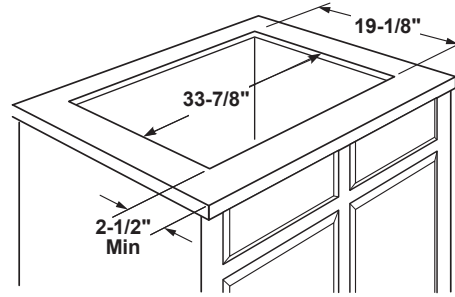

JGP3036DL/SL

GE® 36" Built-In Gas Cooktop

DIMENSIONS AND INSTALLATION INFORMATION

AGA REQUIREMENT: All gas cooktop models require 7/16" free area below cooktop height to combustible material. Requires 18" minimum from countertop to adjacent overhead cabinets.

NOTE: If installing with a GE Profile™ Telescopic Downdraft System, consult both cooktop and downdraft installation instructions packed with product before installing. Cooktop gas/electric supply may need to be re-routed to install downdraft.

ELECTRICAL RATING: 120V, 60Hz, 5A

INSTALLATION WITH SINGLE WALL OVEN INFORMATION:

30" Gas Cooktops are approved for use over select GE 27" and 30" Wall Ovens and Warming Drawers. 30" and 36" Gas cooktops are approved for use over select 30" Wall Ovens and Warming Drawers. Refer to cooktop and wall oven/warming drawer installation instructions packed with product for current dimensional data.

INSTALLATION INFORMATION: Before installing, consult installation instructions, packed with product, for current dimensional data.

Gas Connection

Dimension and installation information are shown in inches.
*Allow 5-3/4" depth at rear for electrical and gas connections