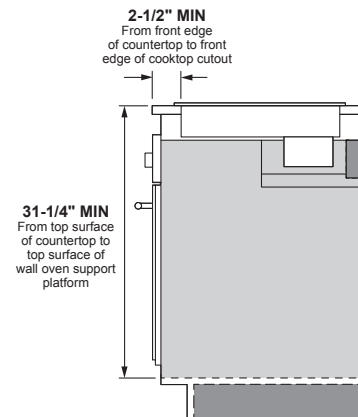

For answers to your Monogram, GE Café™ Series, GE Profile™ Series or GE Appliances product questions, visit our website at geappliances.com or call GE Answer Center® Service, 800.626.2000.