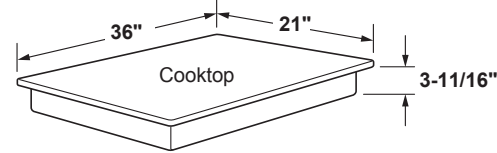

JGP3036DL/SL

GE® 36" Built-In Gas Cooktop

DIMENSIONS AND INSTALLATION INFORMATION

AGA REQUIREMENT: All gas cooktop models require 7/16" free area below cooktop height to combustible material. Requires 18" minimum from countertop to adjacent overhead cabinets.

NOTE: If installing with a GE Profile™ Telescopic Downdraft System, consult both cooktop and downdraft installation instructions packed with product before installing. Cooktop gas/electric supply may need to be re-routed to install downdraft.

ELECTRICAL RATING: 120V, 60Hz, 5A

INSTALLATION WITH SINGLE WALL OVEN INFORMATION:

30" Gas Cooktops are approved for use over select GE 27" and 30" Wall Ovens and Warming Drawers. 30" and 36" Gas cooktops are approved for use over select 30" Wall Ovens and Warming Drawers. Refer to cooktop and wall oven/warming drawer installation instructions packed with product for current dimensional data.

INSTALLATION INFORMATION: Before installing, consult installation instructions, packed with product, for current dimensional data.

Gas Connection

Dimension and installation information are shown in inches.
*Allow 5-3/4" depth at rear for electrical and gas connections