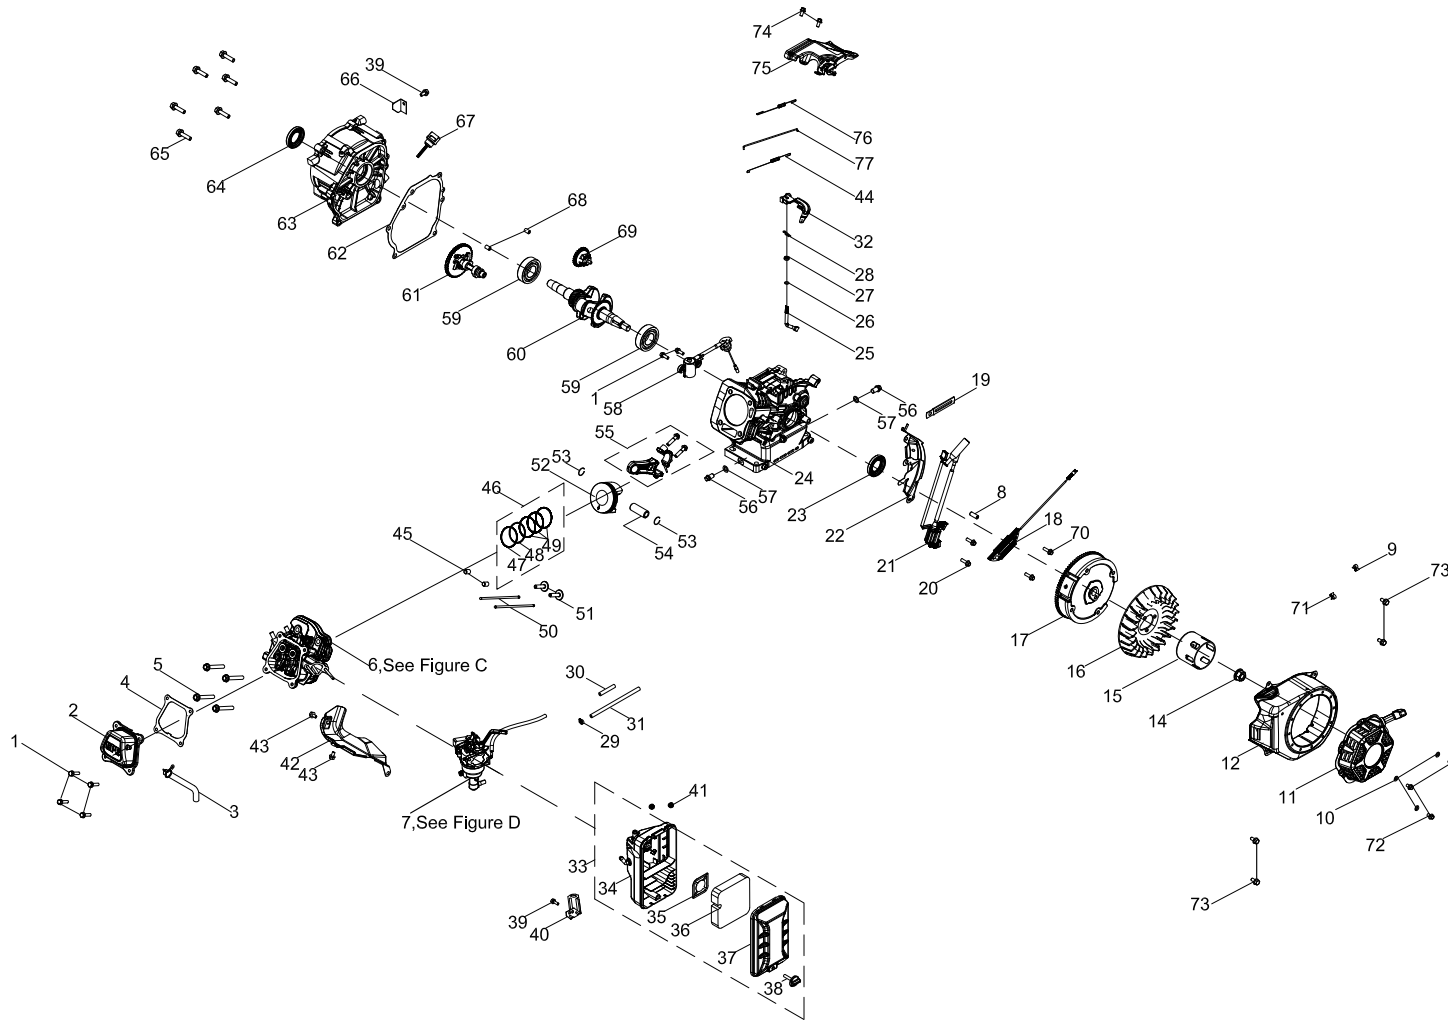

ENGINE PARTS DIAGRAM

Figure B

ENGINE PARTS PART LIST

#	Part Number	Description	Qty.
1	100011264-0003	Flange Bolt M6 x 16, GB5789	6
2	100002335	Cylinder Head Cover (CPE)	1
3	100719261	Breather Tube	1
4	100079562	Gasket, Cylinder Head Cover	1
5	100002464-0001	Flange Bolt M8 x 60	4
6	100724693	Cylinder Head Assembly - See Figure C	1
7	100733376	Carburetor Assembly - See Figure D	1
8	100004217	Bush Ø8 x Ø12 x 8	1
9	100000671	Clip Ø13	1
10	100010894-0001	Washer Ø6	3
11	100156547-0001	Recoil Starter, Black	1
12	100086735-0014	Cover, Engine Fan, Yellow	1
13	100007947	Rod, Governor	1
14	100011459-0003	Flange Nut M14 x 1.5	1
15	100007550	Pulley, Starter	1
16	100007028	Fan, Engine Cooling	1
17	100030060	Flywheel	1
18	100009400	Ignition Coil	1
19	100000656	Wire Clip C	1
20	100011268-0003	Flange Bolt M6 x 25	2
21	100161478	Ignition Module	1
22	100150077	Lower Guard	1
23	100017644	Oil Seal Ø25 x Ø41.25 x 6	1
24	100140972	Crankcase	1
25	100007975	Governor Shaft	1
26	100010113	Sealing Ring, Ø5.2 x 1.9	1
27	100017630	Oil Seal Ø6 x Ø11 x 4	1
28	100007986	Cotter, Governor Shaft	1
29	100159468-0001	Clamp, Fuel Hose	1
30	100713891	Sleeve, Fuel Hose, Ø20 x 150	1

#	Part Number	Description	Qty.
31	100724125	Tube, Fuel, Ø9 x Ø17 x 320	1
32	100008417	Arm, Governor	1
33	100720109	Air Filter Assembly	1
34	100727318	Air Filter Base	1
35	100005078	Air Filter Baffle	1
36	100004771	Air Filter Element	1
37	100087055	Air Filter Cover	1
38	100004949	Air Filter Bolt	1
39	100011261-0004	Flange Bolt M6 x 12	2
40	100021030	Bracket, Air Cleaner Support	1
41	100011463-0002	Flange Nut M6	2
42	100007083	Air Guide, Lower	1
43	100011260-0005	Flange Bolt M6 x 10	2
44	100007920	Spring, Throttle Return	1
45	100010558	Dowel Pin Ø10 x 16	2
46	100003243	Piston Ring Set	1
47	100072134	1st Piston Ring	1
48	100072135	2nd Piston Ring	1
49	100072136	Oil Ring	1
50	100149269	Push Rod	2
51	100149234	Lifter, Valve	2
52	100003086	Piston	1
53	100003221	Circlip	2
54	100003123	Wrist Pin	1
55	100003446	Connecting Rod	1
56	100010272	Drain Bolt, M10 x 1.25 x 15	2
57	100010459	Washer Ø10 x 1.5 x Ø16	2
58	100161669	Oil Level Sensor	1
59	100010761	Bearing, TM6205	2
60	100085214	Crankshaft	1