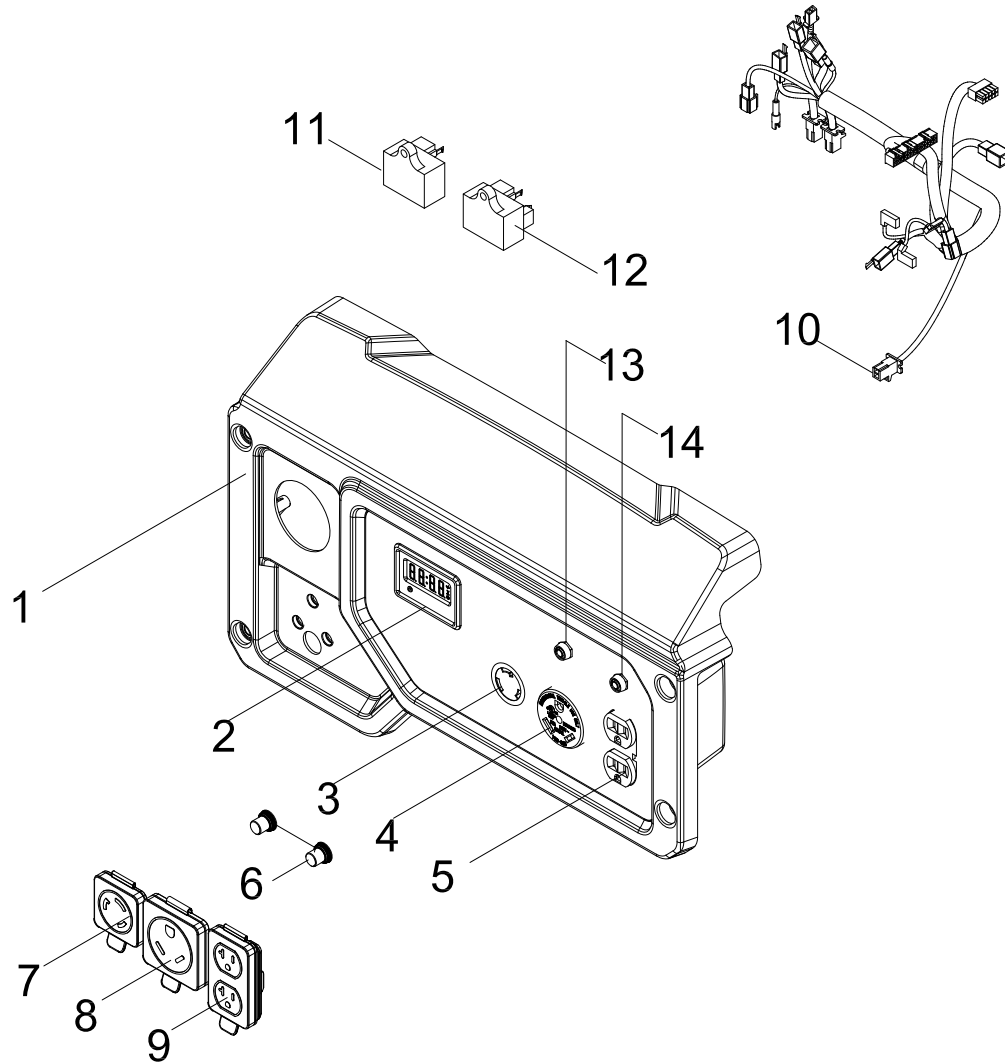

# ALTERNATOR DIAGRAM

Figure E

**ALTERNATOR PART LIST**

#	Part Number	Description	Qty.
1	100011527-0004	Flange Bolt M6 x 8	1
2	100717500-0001	Cover, End Housing, Yellow	1
3	100011250-0002	Flange Bolt M5 x 14	2
4	100722067	Bracket, End Cover Mounting	1
5	100011252-0001	Flange Bolt M5 x 18	6
6	100018603	AVR	1
7	100018592	Carbon Brush Assembly	1
8	100010885-0004	Spring Washer Ø5	1
9	100010919-0002	Flat Washer Ø5	1
10	100011299-0001	Flange Bolt M6 x 175	4
11	100018567	End Housing	1
12	100148753-0001	Flange Bolt M8 x 1 x 230	1
13	100010899-0002	Washer Ø8	1
14	100732013	Alternator Assembly, Al, Ø160 x 130 mm	1
15	100161949	Stator Cover, 122.5 mm	1
16	100733245	Stator Assembly, Al, Ø160 x 130 mm	1
17	100018701	Terminal Block	1
18	100724819	Rotor Assembly, Al, Ø95 x130mm	1

## CONTROL PANEL DIAGRAM

Figure G

**CONTROL PANEL PART LIST**

#	Part Number	Description	Qty.
1	100724732	Control Panel Housing	1
2	100727009	Intelligauge, INT1AOF	1
3	100020005	Receptacle L5-30R	1
4	100020008	Receptacle TT-30R	1
5	100020029	Receptacle 5-20R, Duplex	1
6	100120180	Cover, Circuit Breaker	2
7	100731573	Cover, L5-30R Receptacle	1
8	100731572	Cover, TT-30R Receptacle	1
9	100731575	Cover, 5-20R, Duplex Receptacle	1
10	100724629	Wire Harness	1
11	100721216	Controller Module, Solenoid Valve	1
12	100728387	OVF Moudle	1
13	100019750	30Amp Circuit Breaker, Push Button	1
14	100019754	20Amp Circuit Breaker, Push Button	1

# FRAME PART DIAGRAM

Figure H

**FRAME PART PART LIST**

#	Part Number	Description	Qty.
1	100010964-0002	Screw M6 x 12	4
2	100022335	Foot, Frame Damping	4
3	100719454-0001	Frame, 25mm, 595 x 500 x 499	1
4	100011453-0003	Lock Nut M8, Flange	8
5	100020986-0001	Vibration Mount 2	2
6	100021000-0001	Vibration Mount 1	2