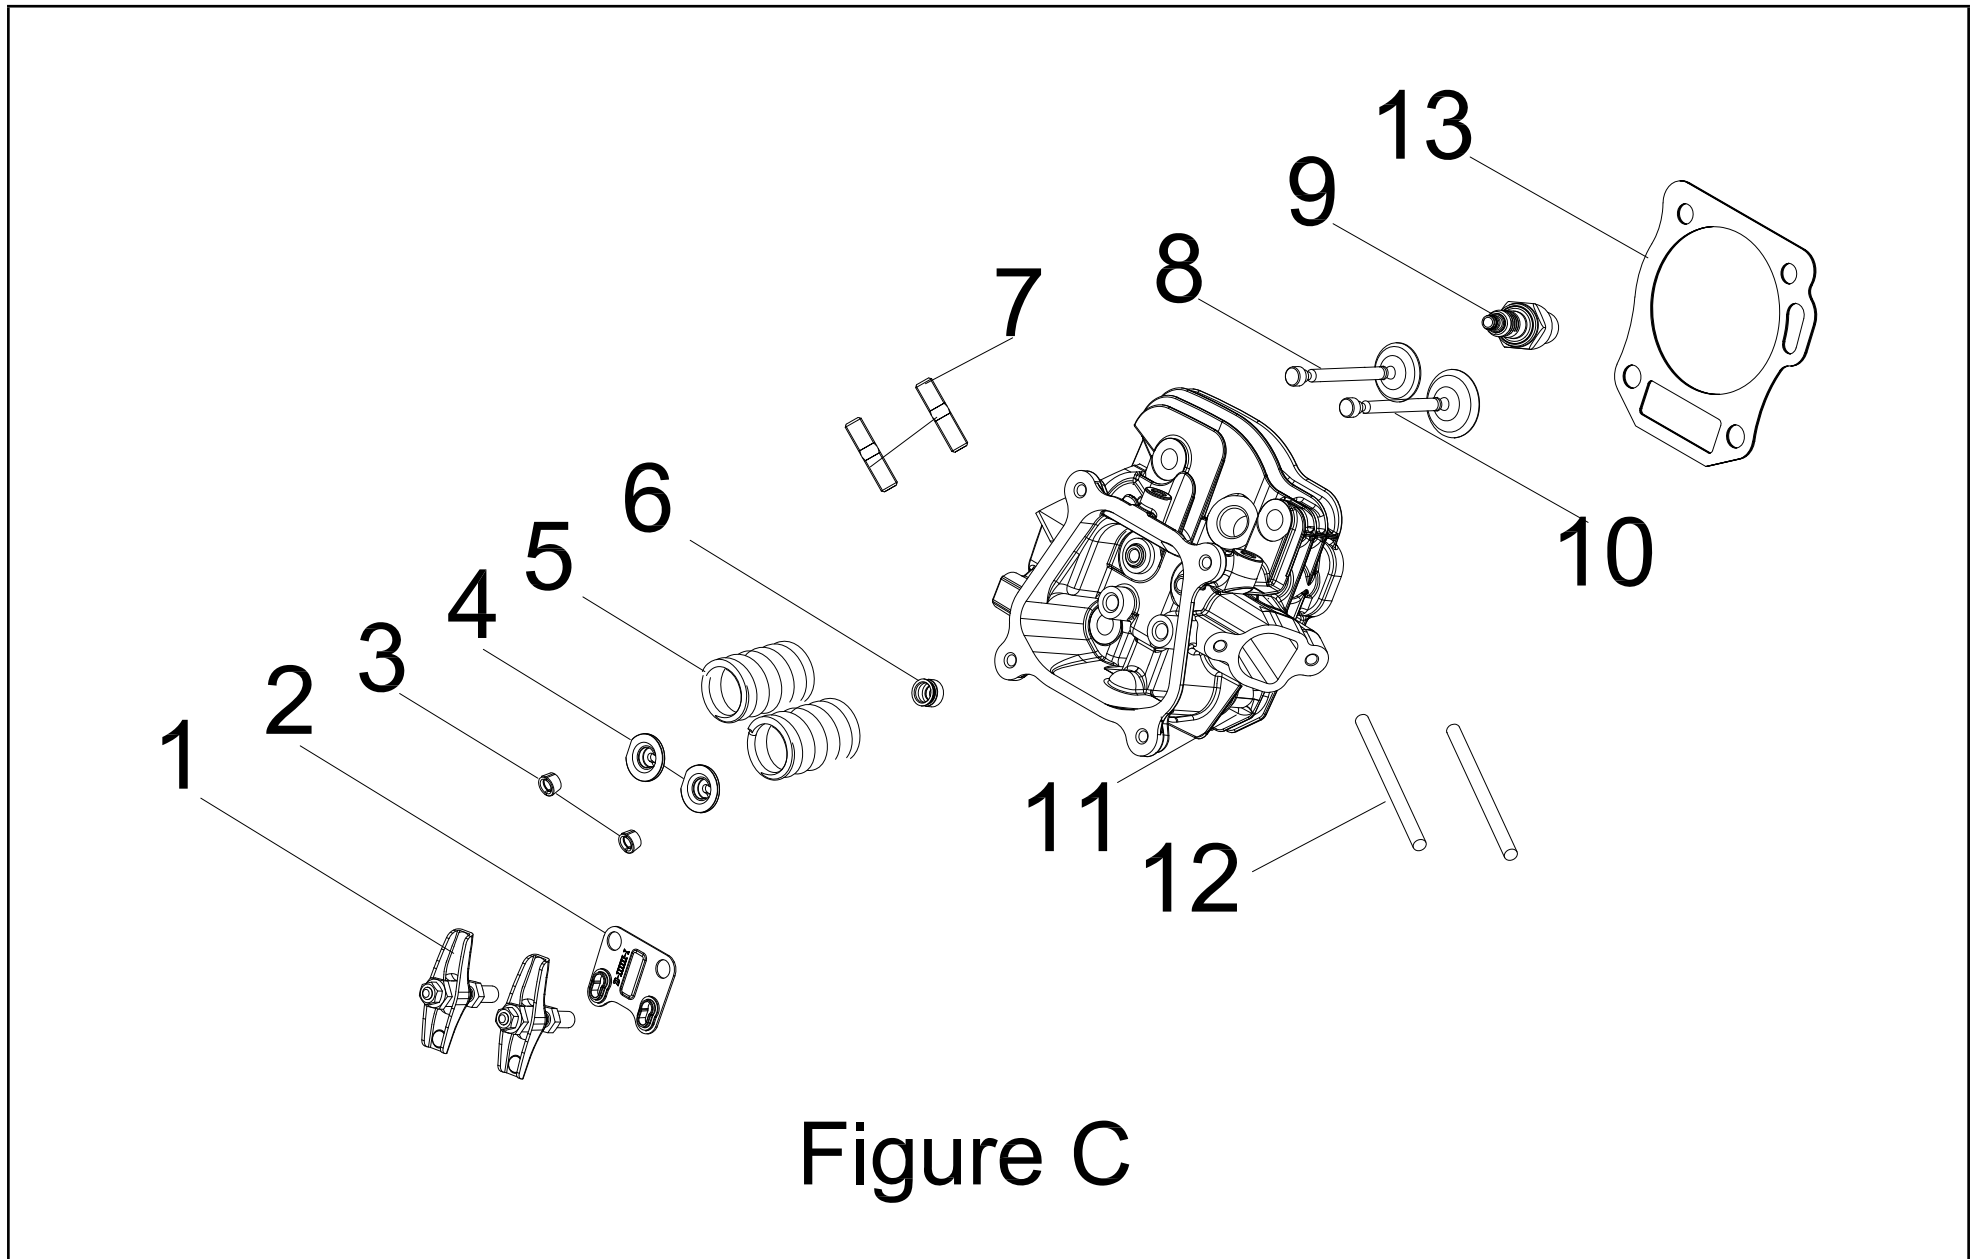

#	Part Number	Description	Qty.
61	100099599	Camshaft	1
62	100075572	Gasket, Crankcase Cover	1
63	100002961	Cover, Crankcase	1
64	100017651	Oil Seal Ø25 x Ø41.25 x 6, Spiral Grain	1
65	100011319-0001	Flange Bolt M8 x 32	6
66	100020165	Support, End Cover	1
67	100004105-0006	Oil Dipstick	1
68	100010550	Dowel Pin Ø8 x 14	2
69	100008298	Gear, Governor	1
70	100011269-0003	Flange Bolt M6 x 28	2
71	100052808	Clamp	1
72	100011564-0001	Flange Bolt M6 x 8	3
73	100011262-0003	Flange Bolt M6 x 14, GB5789	4
74	100011215-0001	Flange Bolt M6 x 12	2
75	100086510	Air Guide, Engine Fan	1
76	100007840	Spring, Governor	1

## CYLINDER HEAD DIAGRAM

Figure C

**CYLINDER HEAD PART LIST**

#	Part Number	Description	Qty.
1	100149239	Rocker Arm Assembly	2
2	100050881	Guide Plate, Push Rod	1
3	100050896	Valve Collet	4
4	100073758	Valve Spring Seat, Upper	2
5	100713979	Spring Valve	2
6	100004599	Oil Seal, Intake Valve	1
7	100010389	Stud Bolt M8 x 35	2
8	100713981	Exhaust Valve	1
9	100009378	Spark Plug F6RTC	1
10	100713980	Intake Valve	1
11	100716398	Cylinder Head	1
12	100010354	Stud Bolt M6 x 96	2
13	100155656	Gasket, Cylinder Head	1