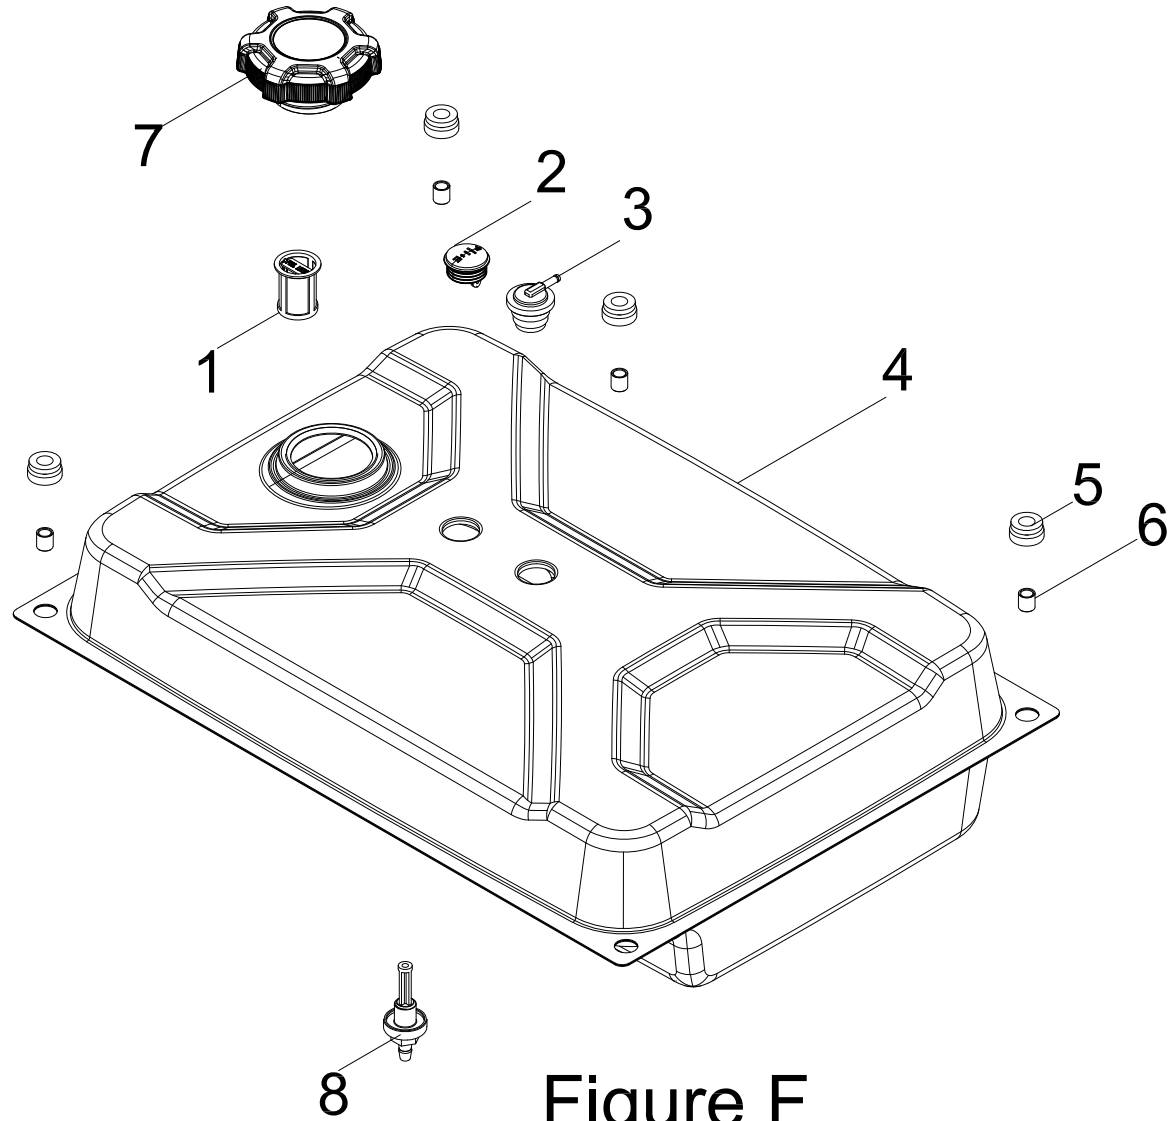

FUEL TANK DIAGRAM

Figure F

FUEL TANK PART LIST

#	Part Number	Description	Qty.
1	100098838	Fuel Filter	1
2	100726883	Fuel Gauge	1
3	100720340	Reversal Valve	1
4	100724734-0001	Fuel Tank, 17.7 L, Yellow	1
5	100032369	Vibration Mounting, Fuel Tank	4
6	100021118	Bushing, Ø12 x Ø9 x 13	4
7	100142004	Fuel Tank Cap	1
8	100714546	Fitting, Fuel Outlet with Filter	1