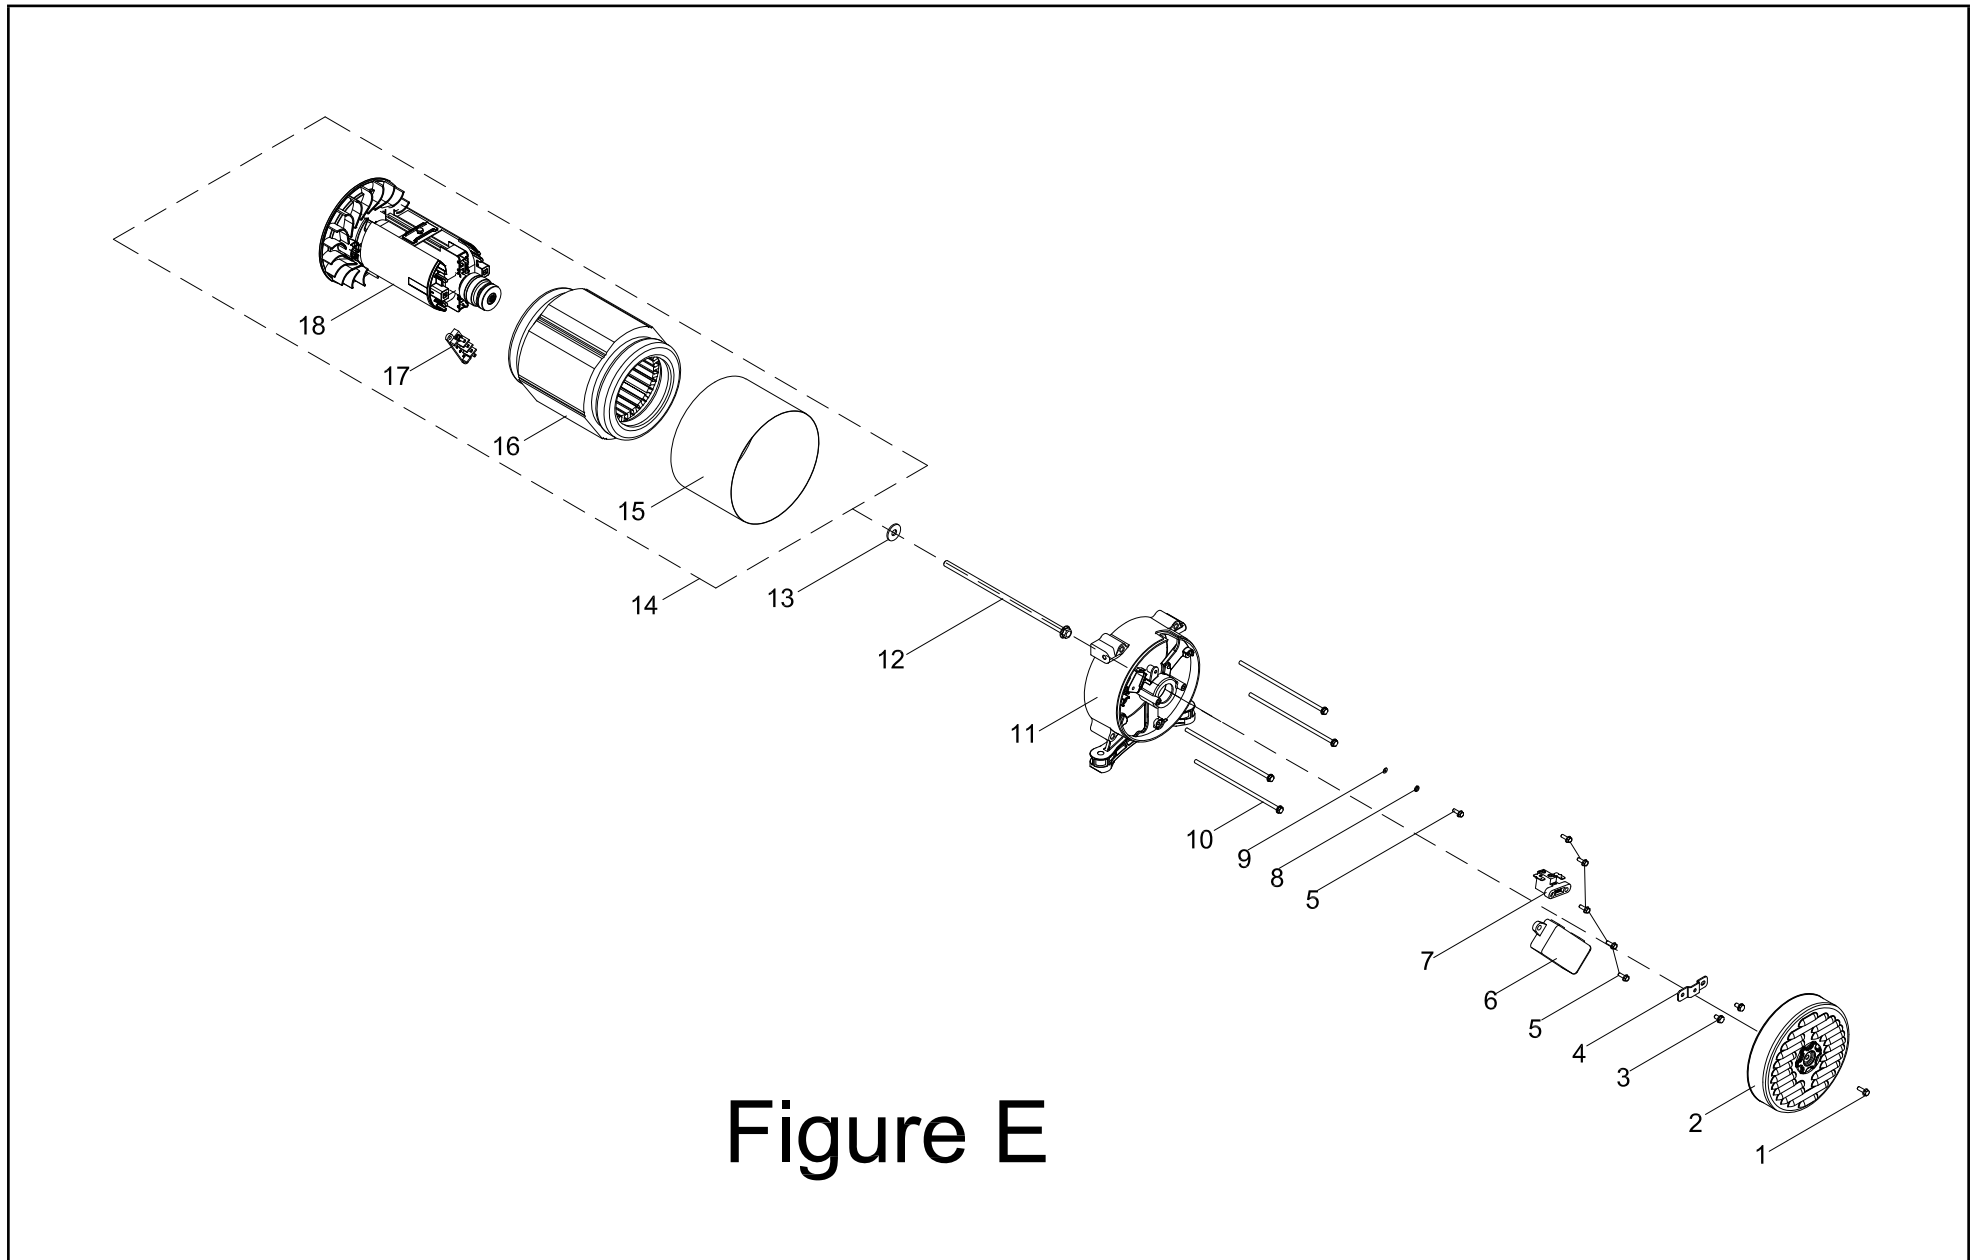

# ALTERNATOR DIAGRAM

Figure E

**ALTERNATOR PART LIST**

#	Part Number	Description	Qty.
1	100011527-0004	Flange Bolt M6 x 8	1
2	100717500-0001	Cover, End Housing, Yellow	1
3	100011250-0002	Flange Bolt M5 x 14	2
4	100722067	Bracket, End Cover Mounting	1
5	100011252-0001	Flange Bolt M5 x 18	6
6	100018603	AVR	1
7	100018592	Carbon Brush Assembly	1
8	100010885-0004	Spring Washer Ø5	1
9	100010919-0002	Flat Washer Ø5	1
10	100011299-0001	Flange Bolt M6 x 175	4
11	100018567	End Housing	1
12	100148753-0001	Flange Bolt M8 x 1 x 230	1
13	100010899-0002	Washer Ø8	1
14	100732013	Alternator Assembly, Al, Ø160 x 130 mm	1
15	100161949	Stator Cover, 122.5 mm	1
16	100733245	Stator Assembly, Al, Ø160 x 130 mm	1
17	100018701	Terminal Block	1
18	100724819	Rotor Assembly, Al, Ø95 x130mm	1