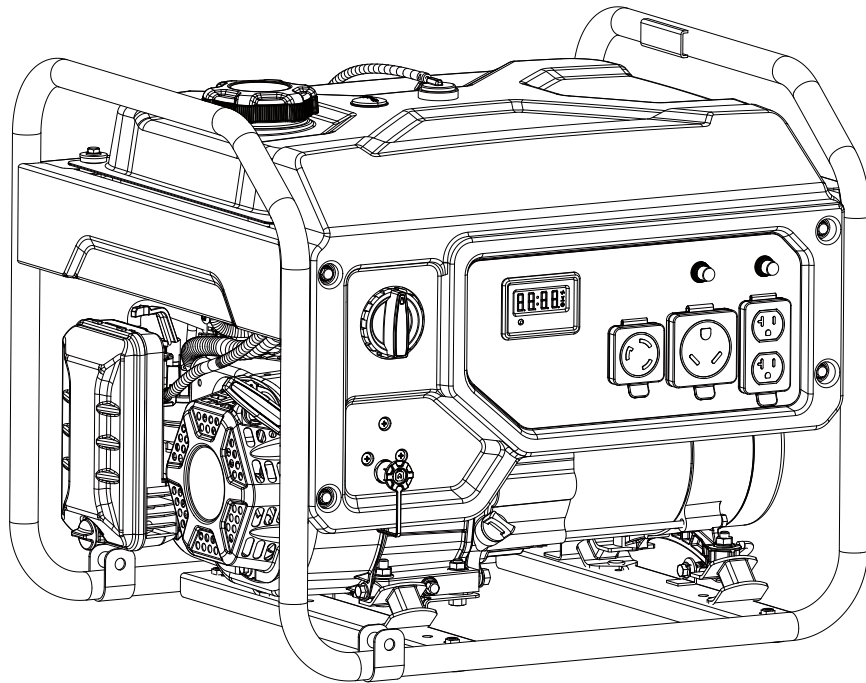

Champion Power Equipment, Inc., Santa Fe Springs, CA USA

**MODEL #200970**