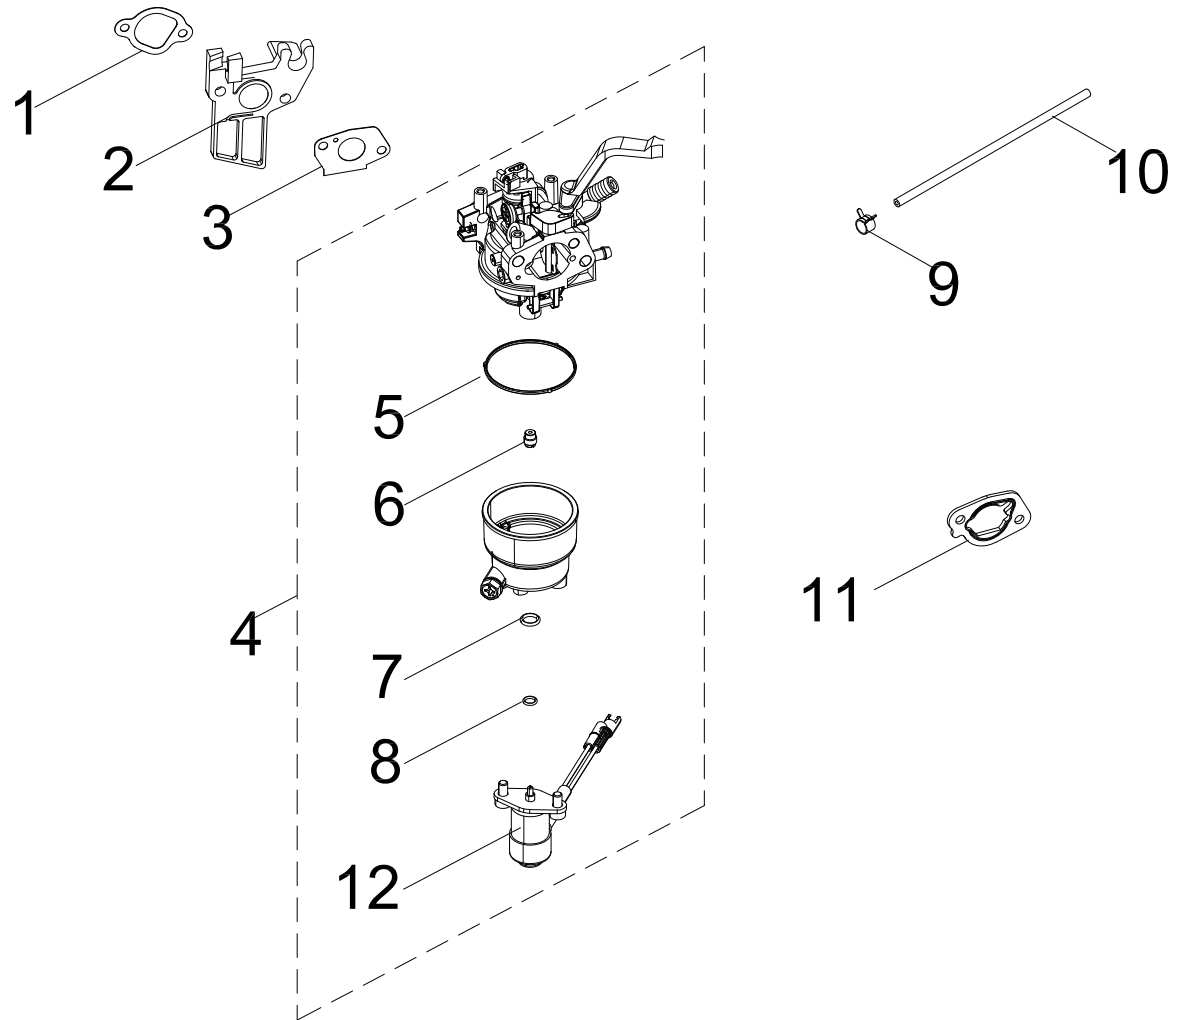

## CYLINDER HEAD DIAGRAM

Figure C

**CYLINDER HEAD PART LIST**

#	Part Number	Description	Qty.
1	100149239	Rocker Arm Assembly	2
2	100050881	Guide Plate, Push Rod	1
3	100050896	Valve Collet	4
4	100073758	Valve Spring Seat, Upper	2
5	100713979	Spring Valve	2
6	100004599	Oil Seal, Intake Valve	1
7	100010389	Stud Bolt M8 x 35	2
8	100713981	Exhaust Valve	1
9	100009378	Spark Plug F6RTC	1
10	100713980	Intake Valve	1
11	100716398	Cylinder Head	1
12	100010354	Stud Bolt M6 x 96	2
13	100155656	Gasket, Cylinder Head	1

# CARBURETOR DIAGRAM

Figure D

**CARBURETOR PART LIST**

#	Part Number	Description	Qty.
1	100078607	Gasket, Insulator	1
2	100005599	Insulator, Carburetor	1
3	100078606	Gasket 1, Carburetor	1
4	100718260-0001	Carburetor	1
5	100005717	Fuel Bowl O-Ring	1
6	100005767	Main Jet Standard	1
	100005754	Main Jet Altitude 1000-3000m	/
7	100130186	O-Ring, Solenoid Valve Base	1
8	100130185	O-Ring, Solenoid Valve	1
9	100005138	Clamp Ø 9.5 x 8	1
10	100066268	Fuel Tube, Ø4 x Ø10 x 400	1
11	100005629	Gasket 2, Carburetor	1
12	100718072	Solenoid Valve	1

# ALTERNATOR DIAGRAM

Figure E

**ALTERNATOR PART LIST**

#	Part Number	Description	Qty.
1	100011527-0004	Flange Bolt M6 x 8	1
2	100717500-0001	Cover, End Housing, Yellow	1
3	100011250-0002	Flange Bolt M5 x 14	2
4	100722067	Bracket, End Cover Mounting	1
5	100011252-0001	Flange Bolt M5 x 18	6
6	100018603	AVR	1
7	100018592	Carbon Brush Assembly	1
8	100010885-0004	Spring Washer Ø5	1
9	100010919-0002	Flat Washer Ø5	1
10	100011299-0001	Flange Bolt M6 x 175	4
11	100018567	End Housing	1
12	100148753-0001	Flange Bolt M8 x 1 x 230	1
13	100010899-0002	Washer Ø8	1
14	100732013	Alternator Assembly, Al, Ø160 x 130 mm	1
15	100161949	Stator Cover, 122.5 mm	1
16	100733245	Stator Assembly, Al, Ø160 x 130 mm	1
17	100018701	Terminal Block	1
18	100724819	Rotor Assembly, Al, Ø95 x130mm	1