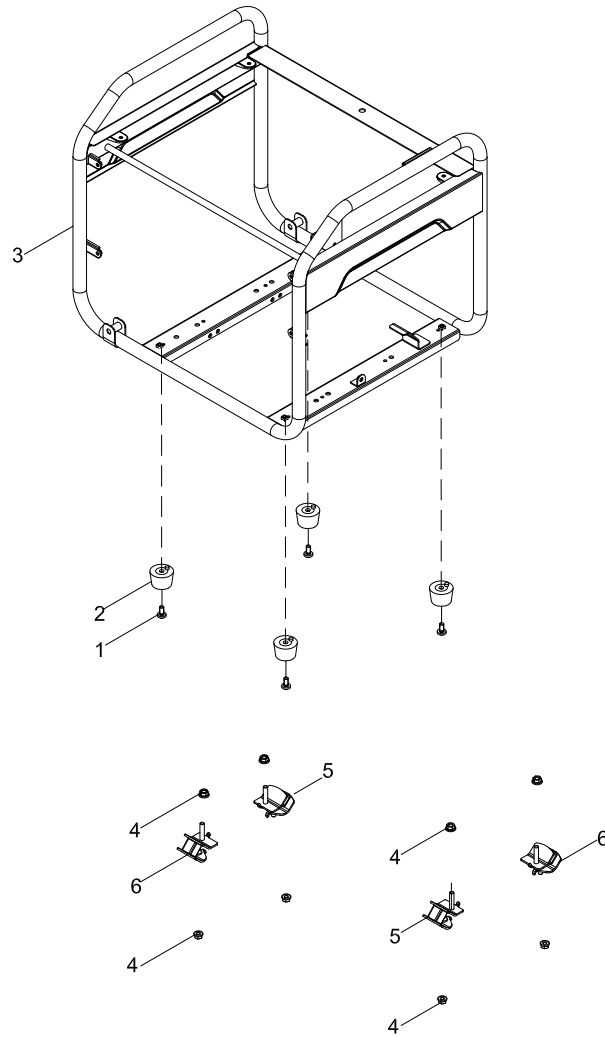

## CYLINDER HEAD DIAGRAM

Figure C

**CYLINDER HEAD PART LIST**

#	Part Number	Description	Qty.
1	100149239	Rocker Arm Assembly	2
2	100050881	Guide Plate, Push Rod	1
3	100050896	Valve Collet	4
4	100073758	Valve Spring Seat, Upper	2
5	100713979	Spring Valve	2
6	100004599	Oil Seal, Intake Valve	1
7	100010389	Stud Bolt M8 x 35	2
8	100713981	Exhaust Valve	1
9	100009378	Spark Plug F6RTC	1
10	100713980	Intake Valve	1
11	100716398	Cylinder Head	1
12	100010354	Stud Bolt M6 x 96	2
13	100155656	Gasket, Cylinder Head	1

## CONTROL PANEL DIAGRAM

Figure G

**CONTROL PANEL PART LIST**

#	Part Number	Description	Qty.
1	100724732	Control Panel Housing	1
2	100727009	Intelligauge, INT1AOF	1
3	100020005	Receptacle L5-30R	1
4	100020008	Receptacle TT-30R	1
5	100020029	Receptacle 5-20R, Duplex	1
6	100120180	Cover, Circuit Breaker	2
7	100731573	Cover, L5-30R Receptacle	1
8	100731572	Cover, TT-30R Receptacle	1
9	100731575	Cover, 5-20R, Duplex Receptacle	1
10	100724629	Wire Harness	1
11	100721216	Controller Module, Solenoid Valve	1
12	100728387	OVF Moudle	1
13	100019750	30Amp Circuit Breaker, Push Button	1
14	100019754	20Amp Circuit Breaker, Push Button	1

# FRAME PART DIAGRAM

Figure H

**FRAME PART PART LIST**

#	Part Number	Description	Qty.
1	100010964-0002	Screw M6 x 12	4
2	100022335	Foot, Frame Damping	4
3	100719454-0001	Frame, 25mm, 595 x 500 x 499	1
4	100011453-0003	Lock Nut M8, Flange	8
5	100020986-0001	Vibration Mount 2	2
6	100021000-0001	Vibration Mount 1	2

# WIRING DIAGRAM