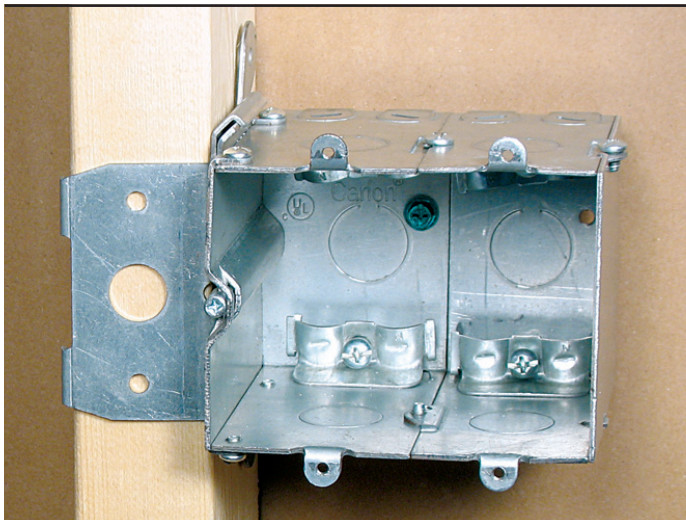

Carlton®

Adjust-A-Box

The Quickest Clip-On Fully Adjustable Outlet Boxes

Features

- Perfect for kitchens and bathrooms where finish work determines depth
- Quick and easy installation
- Adjusts from 0-1-3/4" after installation
- Simply adjust the box all of the way out for removal and inner wall access
- Upgradable - single to multi-gang

Metal Adjust-A-Box

SKU#	Part Number	Case Pack	UPC Code
211672	MB120ADJ-6R	6	034481193432
240039	MB238ADJ-3R	3	034481193449

PVC Adjust-A-Box

SKU#	Part Number	Case Pack	UPC Code
208653	B121ADJ	24	034481149293
910598	B121ADJH	12	034481011385
373069	B234ADJ	16	034481177029
243741	B349ADJ	12	034481193463