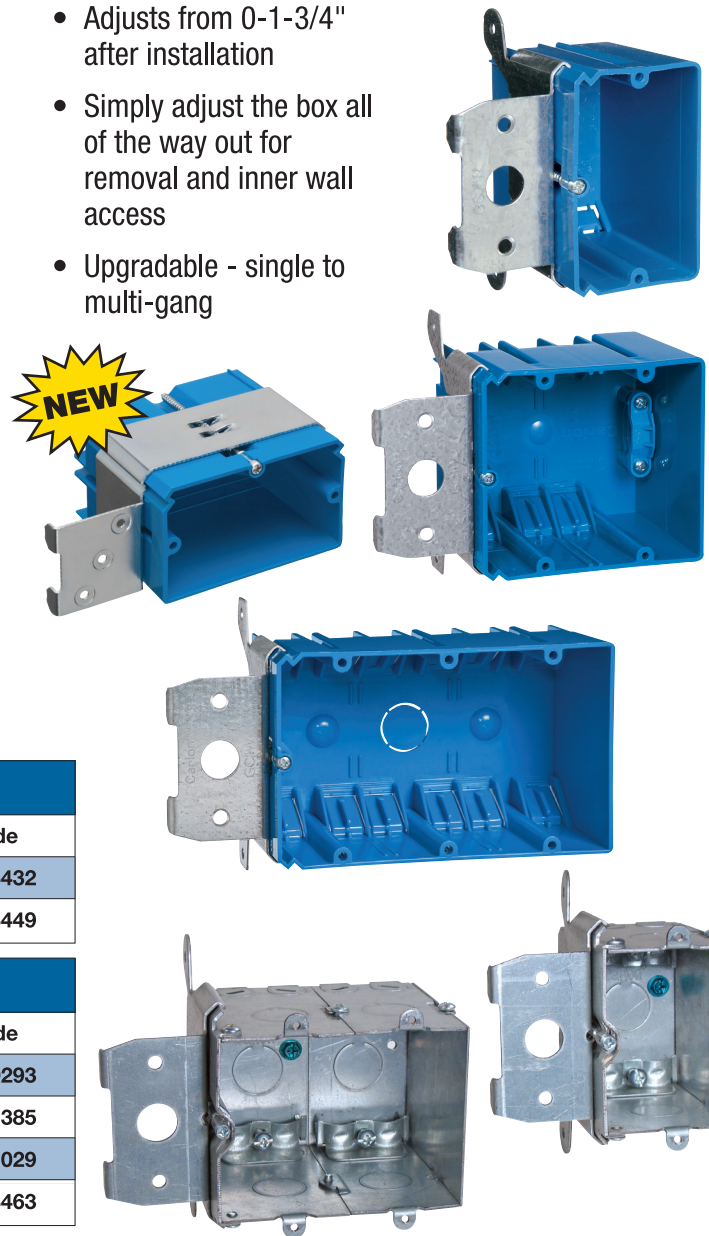

Carlton®

Adjust-A-Box

The Quickest Clip-On Fully Adjustable Outlet Boxes

Features

- Perfect for kitchens and bathrooms where finish work determines depth
- Quick and easy installation
- Adjusts from 0-1-3/4" after installation
- Simply adjust the box all of the way out for removal and inner wall access
- Upgradable - single to multi-gang

Metal Adjust-A-Box

SKU#	Part Number	Case Pack	UPC Code
211672	MB120ADJ-6R	6	034481193432
240039	MB238ADJ-3R	3	034481193449

PVC Adjust-A-Box

SKU#	Part Number	Case Pack	UPC Code
208653	B121ADJ	24	034481149293
910598	B121ADJH	12	034481011385
373069	B234ADJ	16	034481177029
243741	B349ADJ	12	034481193463

Classified as an Outlet Box for fire resistance wall assemblies. See Fire Resistance Directory.