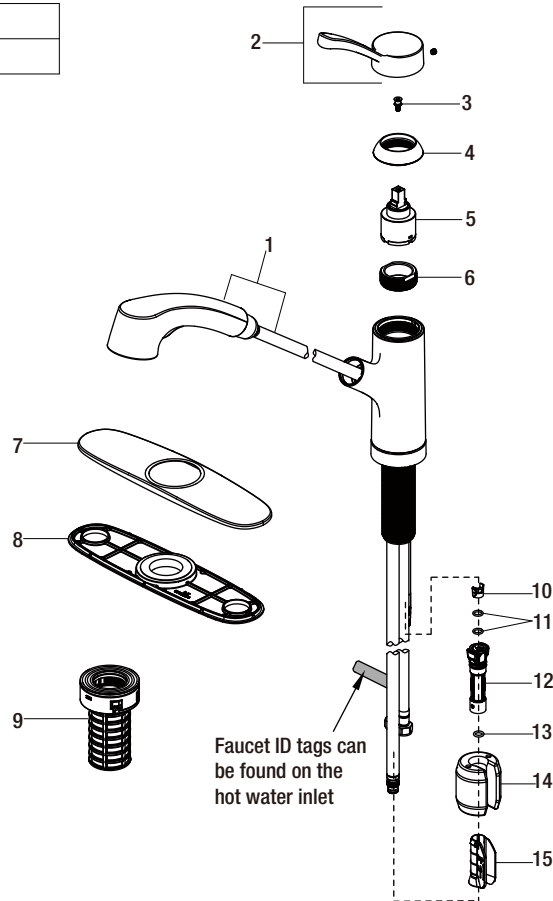

Replacement Parts List

McKenna Single-Handle Pull-Out Sprayer Kitchen Faucet in Chrome

| MODEL | SKU # | FINISH |
|--------------|------------|--------|
| HD67737-3001 | 1005657446 | Chrome |

Many replacement parts can be purchased online or at your local store. Please use the table below to identify the part SKU number needed, go to HOMEDEPOT.COM, and check for online and store availability. If you can't find the part you are looking for, please call 1-855-HD-GLACIER.

| Part | Description | Part # | Internet SKU # | Store SKU # |
|------|--------------------|-----------|---------------------------|-------------|
| 1 | Sprayhead and Hose | RP3851401 | | |
| 2 | Handle assembly | RP1379901 | | |
| 3 | Screw | RP50200 | | |
| 4 | Cap | RP8078301 | | |
| 5 | Cartridge | RP20130 | 301158214 | |
| 6 | Bonnet nut | RP70782 | | |
| 7 | Escutcheon | RP8078201 | | |
| 8 | Gasket | RP80744 | | |

| Part | Description | Part # | Internet SKU # | Store SKU # |
|------|------------------------|---------|---------------------------|-------------|
| 9 | FastMount™ | RP56096 | | |
| 10 | Block | RP70421 | | |
| 11 | O-ring | RP60002 | | |
| 12 | Quick connect assembly | RP70697 | | |
| 13 | O-ring | RP60089 | | |
| 14 | Weight | RP70689 | 311598800 | |
| 15 | Weight clip | RP70590 | | |