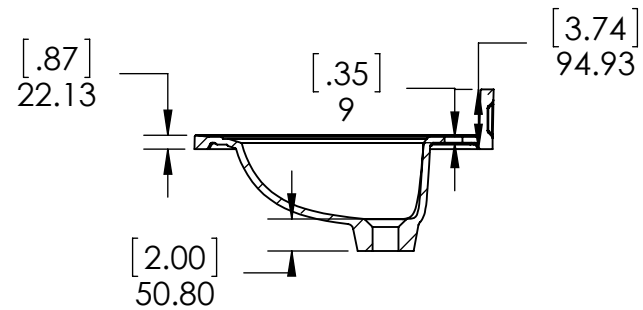

DRAWING TYPE	ITEM ID	ITEM DESCRIPTION	TECHNOLOGIES	DRAWING STATUS
Finish Good	N25GB-W	Newport 25x19 White Vtop	Solid Color	Design Process

Estimated Weight: 11.07 kg

PROPRIETARY AND CONFIDENTIAL		UNLESS OTHERWISE SPECIFIED		NAME	DATE
THE INFORMATION CONTAINED IN THIS DRAWING IS THE SOLE PROPERTY OF WOODCRAFTERS. ANY REPRODUCTION IN PART OR AS A WHOLE WITHOUT THE WRITTEN PERMISSION OF WOODCRAFTERS IS PROHIBITED.		DIMENSIONS ARE IN MM. AND (INCHES)		J. Martinez	4/08/16
		TOLERANCES ARE + 0.125 [3.175] - 0.125 [-3.175]		R. Rubio	4/08/16
		SCALE:1:10		V. Sanchez	4/08/16
				C. Leal	4/08/16

SIZE	DWG. NO.	SHEET 1 OF 1	REV.
A	Newport 25x19 White Vtop		0