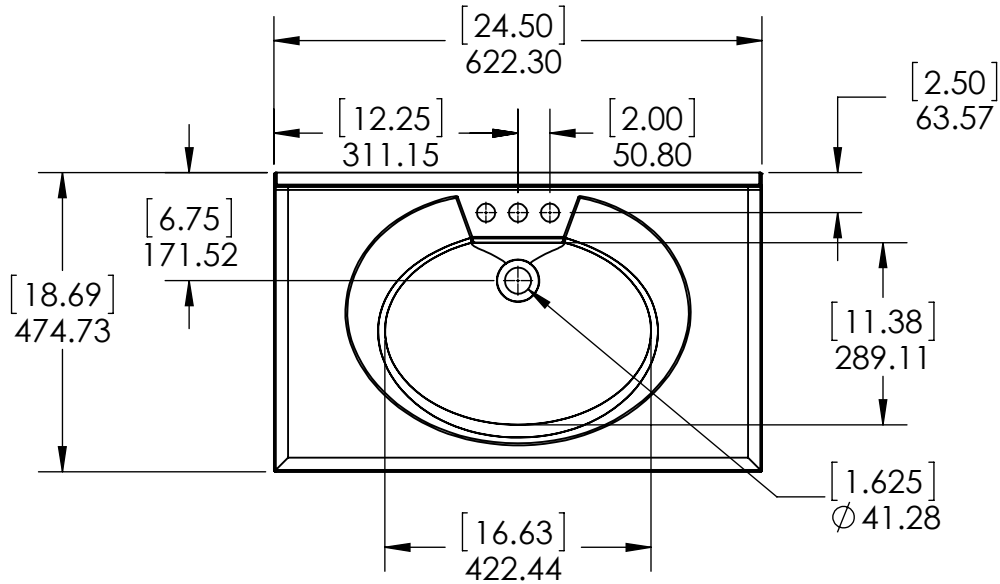

DRAWING TYPE	ITEM ID	ITEM DESCRIPTION	TECHNOLOGIES	DRAWING STATUS
Finish Good	N25GB-W	Newport 25x19 White Vtop	Solid Color	Design Process

Estimated Weight: 11.07 kg

PROPRIETARY AND CONFIDENTIAL		UNLESS OTHERWISE SPECIFIED		NAME	DATE
THE INFORMATION CONTAINED IN THIS DRAWING IS THE SOLE PROPERTY OF WOODCRAFTERS. ANY REPRODUCTION IN PART OR AS A WHOLE WITHOUT THE WRITTEN PERMISSION OF WOODCRAFTERS IS PROHIBITED.		DIMENSIONS ARE IN MM. AND (INCHES)		J. Martinez	4/08/16
		TOLERANCES ARE + 0.125 [3.175] - 0.125 [-3.175]		R. Rubio	4/08/16
		SCALE:1:10		V. Sanchez	4/08/16
				C. Leal	4/08/16

SIZE	DWG. NO.	SHEET 1 OF 1	REV.
A	Newport 25x19 White Vtop		0