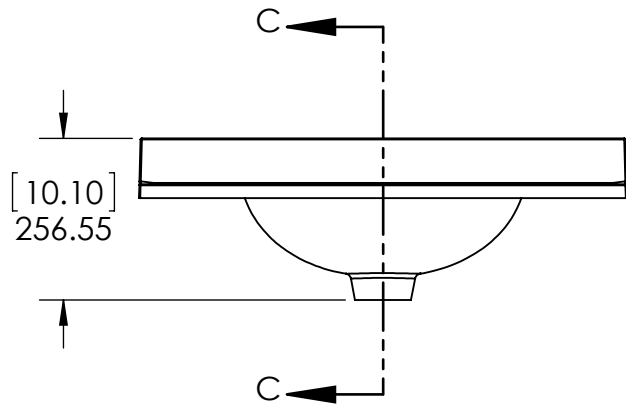

DRAWING TYPE	ITEM ID	ITEM DESCRIPTION	TECHNOLOGIES	DRAWING STATUS
Finish Good	N25GB-W	Newport 25x19 White Vtop	Solid Color	Design Process

Estimated Weight: 11.07 kg

PROPRIETARY AND CONFIDENTIAL		UNLESS OTHERWISE SPECIFIED		NAME	DATE
THE INFORMATION CONTAINED IN THIS DRAWING IS THE SOLE PROPERTY OF WOODCRAFTERS. ANY REPRODUCTION IN PART OR AS A WHOLE WITHOUT THE WRITTEN PERMISSION OF WOODCRAFTERS IS PROHIBITED.		DIMENSIONS ARE IN MM. AND (INCHES)		J. Martinez	4/08/16
		TOLERANCES ARE + 0.125 [3.175] - 0.125 [-3.175]		R. Rubio	4/08/16
		SCALE:1:10		V. Sanchez	4/08/16
				C. Leal	4/08/16

SIZE	DWG. NO.	SHEET 1 OF 1	REV.
A	Newport 25x19 White Vtop		0