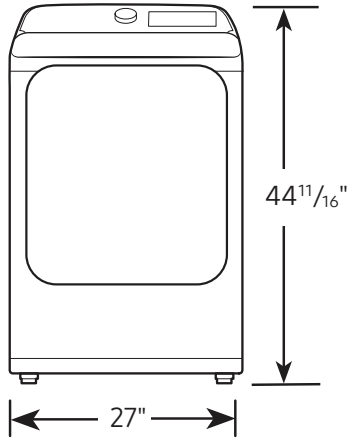

5 Dry Levels:

More Dry, Normal-More Dry, Normal Dry, Normal-Less Dry, Less Dry

Warranty

One (1) Year Parts and Labor

Product Dimensions & Weight (WxHxD)

Dimensions: 27" x 44¹¹/₁₆" x 30¹/₄"
Weight: 119.0 lbs

Shipping Dimensions & Weight (WxHxD)

Dimensions: 29⁹/₁₆" x 47⁹/₁₆" x 31³/₁₆"
Weight: 125.7 lbs

Electric Dryer	Model #	UPC Code
White	DVE52A5500W	887276557748
Brushed Black	DVE52A5500V	887276557731
Champagne	DVE52A5500C	887276557724

Installation Specifications – Side-by-Side

If the washer and dryer are installed together or the dryer alone, the closet front must have two unobstructed air openings for a combined minimum total area of 72-inch². Your washer alone does not require a specific air opening.