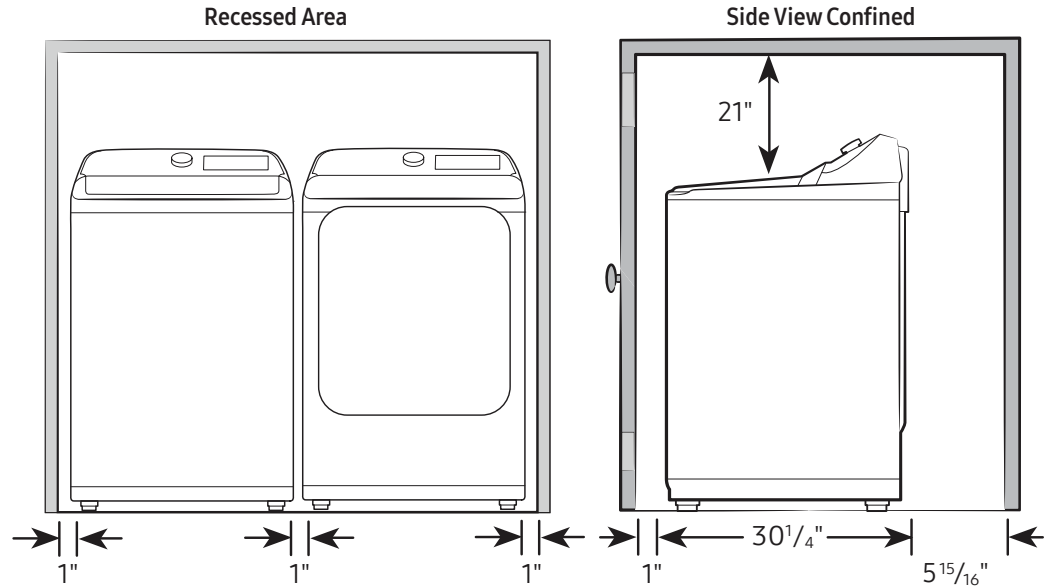

Installation Specifications – Side-by-Side

If the washer and dryer are installed together or the dryer alone, the closet front must have two unobstructed air openings for a combined minimum total area of 72-inch². Your washer alone does not require a specific air opening.

Alcove or closet installation

Minimum clearance for closet and alcove installations:

Connection Dimensions

Back and Side View of Electric Dryer