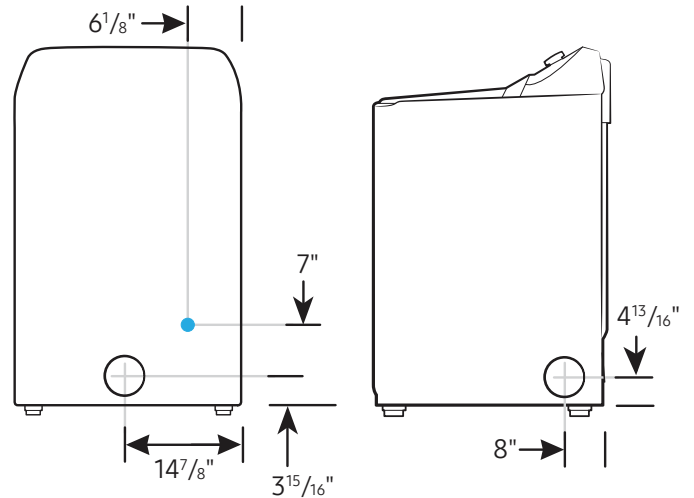

Shipping Dimensions & Weight (WxHxD)

Dimensions: 29⁹/₁₆" x 47⁹/₁₆" x 31³/₁₆"
Weight: 125.7 lbs

Electric Dryer	Model #	UPC Code
White	DVE52A5500W	887276557748
Brushed Black	DVE52A5500V	887276557731
Champagne	DVE52A5500C	887276557724

Installation Specifications – Side-by-Side

If the washer and dryer are installed together or the dryer alone, the closet front must have two unobstructed air openings for a combined minimum total area of 72-inch². Your washer alone does not require a specific air opening.

Alcove or closet installation

Minimum clearance for closet and alcove installations:

Connection Dimensions

Back and Side View of Electric Dryer

LEGEND:

● Cold Water Connection

Actual color may vary. Design, specifications, and color availability are subject to change without notice. Non-metric weights and measurements are approximate.