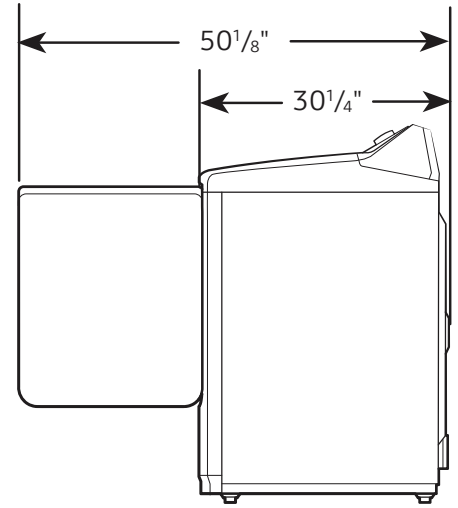

Samsung 7.4 cu. ft. Smart Electric Dryer with Steam Sanitize+

Dimensions

Required dimensions for installation: