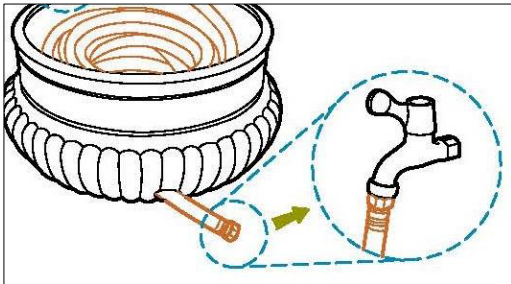

PF7063AC/SAG/AW

21.75" dia Hose Pot

Assembly Instruction

1. Insert the female end of the garden hose through the hole at the bottom inside the hose pot.

2. Place and coil the hose inside the garden hose pot.

3. Keep the spray nozzle at the top or in an accessible location before closing the hose pot.