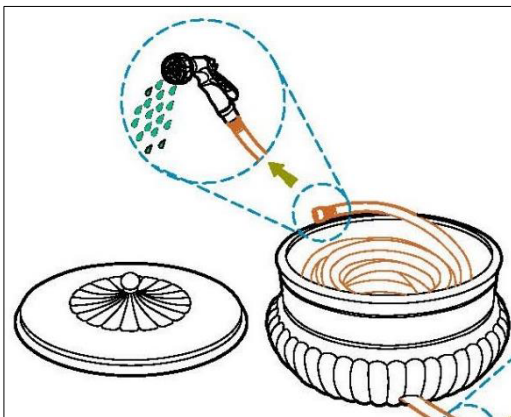

PF7063AC/SAG/AW

21.75" dia Hose Pot

Assembly Instruction

1. Insert the female end of the garden hose through the hole at the bottom inside the hose pot.

2. Place and coil the hose inside the garden hose pot.

3. Keep the spray nozzle at the top or in an accessible location before closing the hose pot.