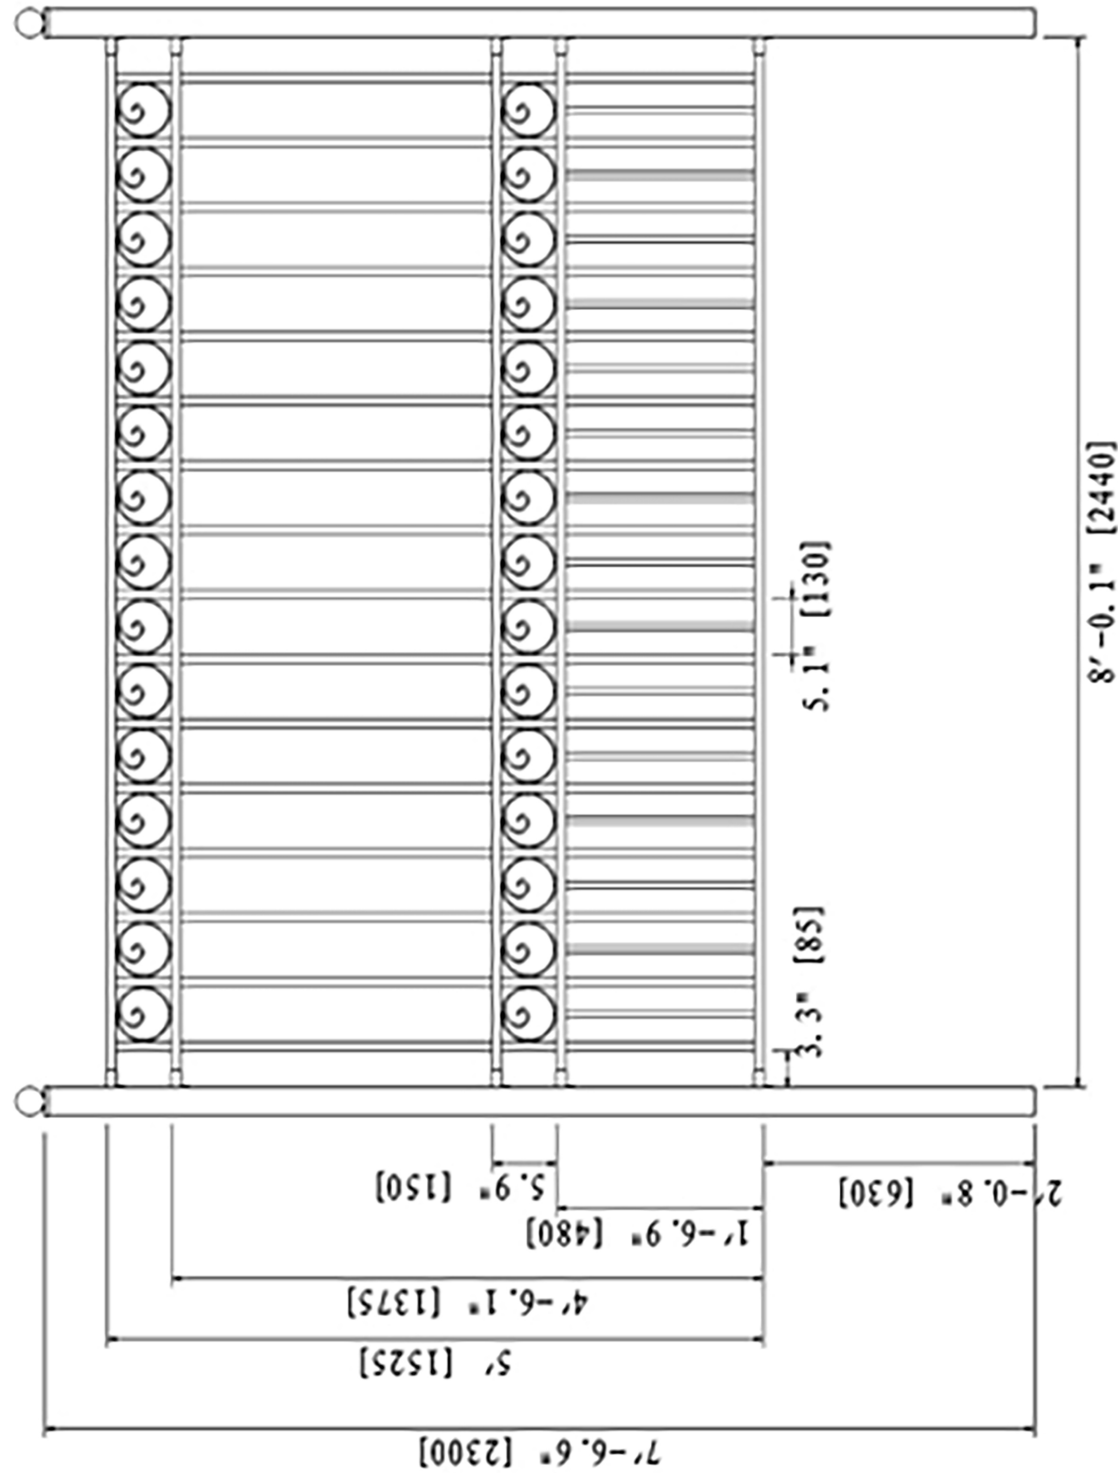

Paris New fence

SPECIFICATION:

HORIZONTAL FRAME: 40*20*1.5mm

VERTICAL PICKETS: 20*20*1.2mm S

DOG PICKETS: 15*15*1.2mm SHS

DECORATION: 12*6mm Flat iron

SPEAR HEAD