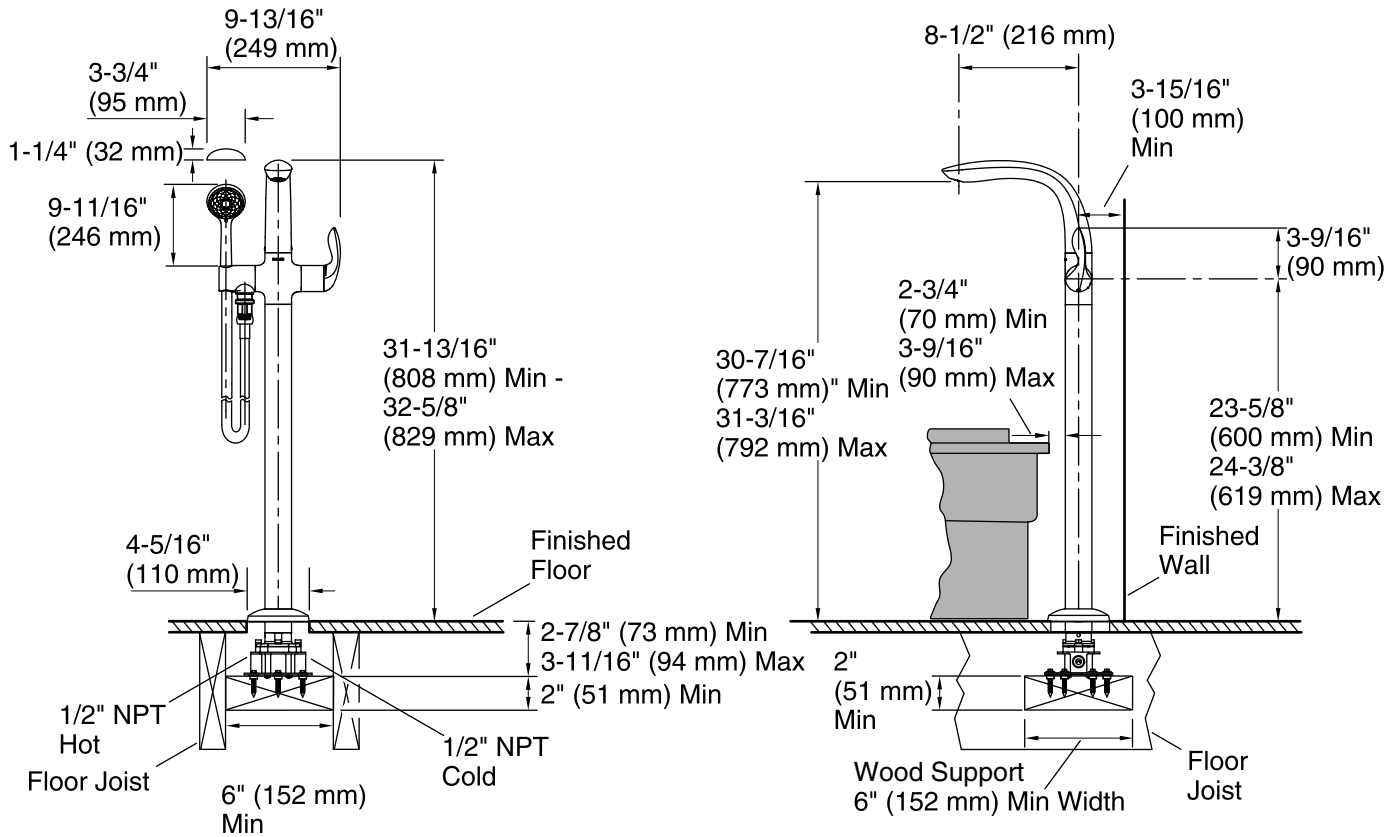

Features

- Single control actuation.
- Part of the Refinia® collection.
- Includes the K-72420 Awaken handshower and 60" hose.

Required Accessories

K-97342 Mounting-block

Codes/Standards

ASME A112.18.1/CSA B125.1
DOE - Energy Policy Act 1992
EPA WaterSense®

Technical Information

All product dimensions are nominal.

Valve body: Composite
Spout reach: 8-1/2" (216 mm)

Faucet:

Flow rate: 7 gal/min (26.5 l/min)
Pressure: 45 psi (3.1 bar)

Handshower:

Rated maximum flow: 2 gal/min (7.6 l/min)

Notes

Install this product according to the installation guide.

Adequate floor support is required. The wood support must be a minimum of 2" (51 mm) thick by 6" (152 mm) wide. 2x6 lumber is NOT adequate for this application.

Concrete can be used as the floor support.

Requires 3/16" masonry drill bit and six 1/4" x 1-3/4" concrete screws, not included.