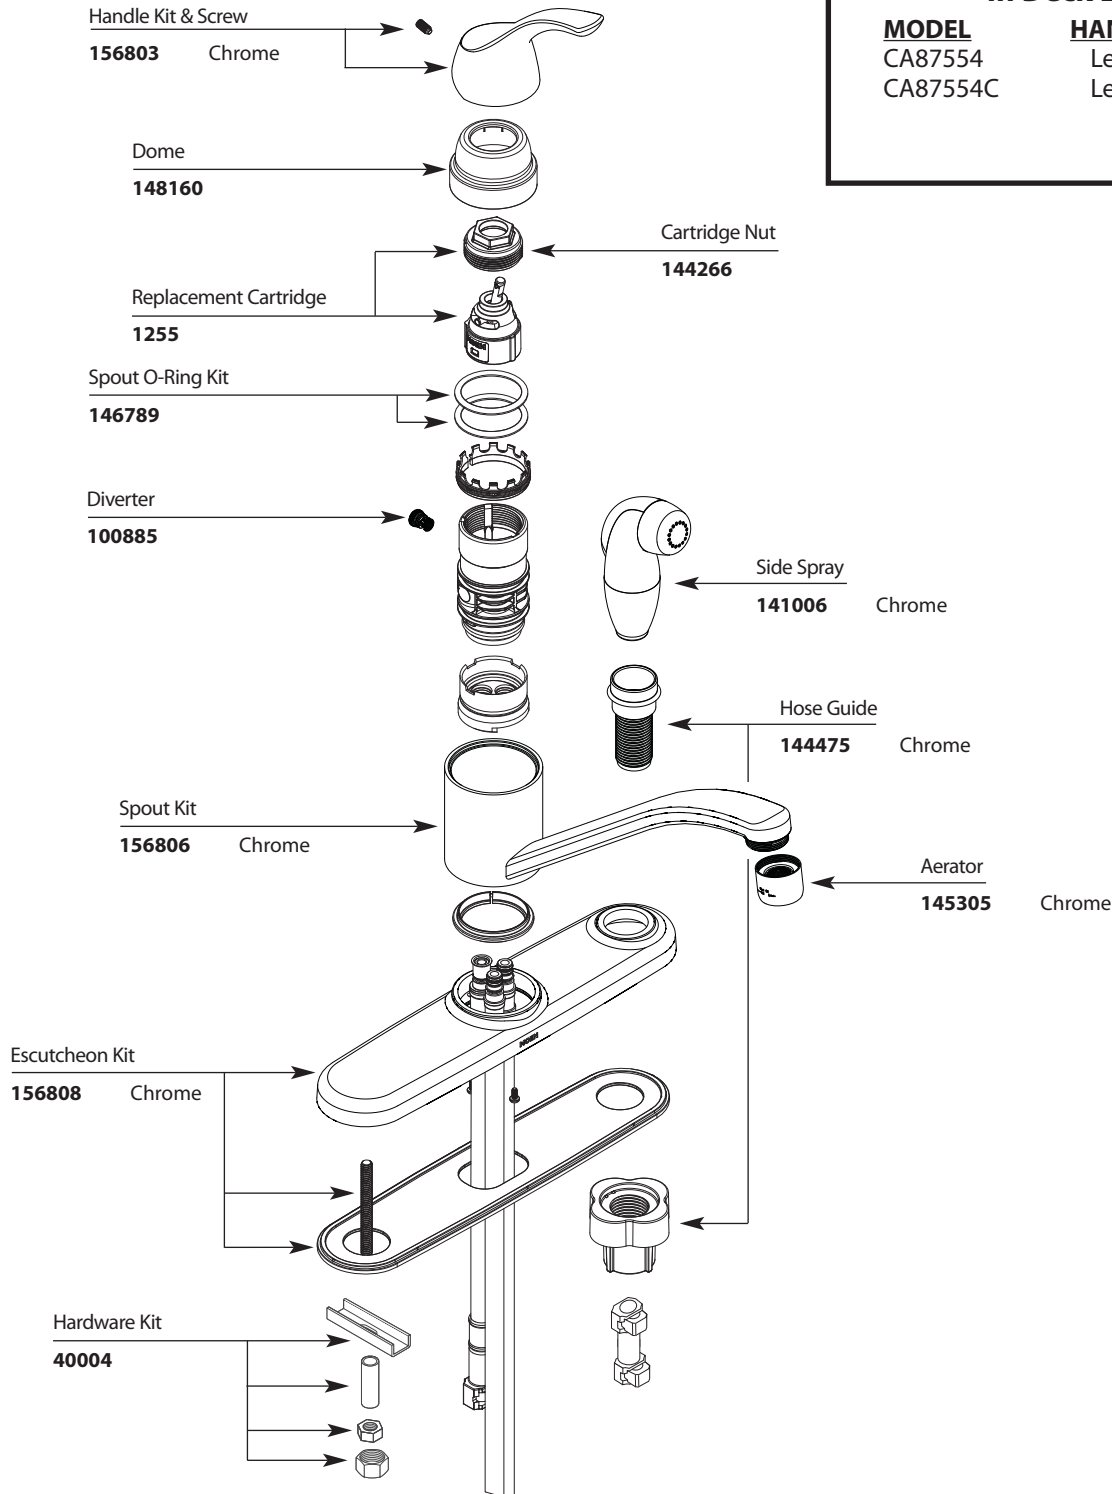

Buy it for looks. Buy it for life.®

Illustrated Parts

■ Order by Part Number

*There is more than 1 version of this model.
Page down to identify the version you have.*

TOUCH CONTROL®
Single Handle Lever Kitchen Faucet
w/Protégé Side Spray
in Deck Escutcheon

MODEL	HANDLE	FINISH
CA87554	Lever	Chrome
CA87554C	Lever	Chrome

Buy it for looks. Buy it for life.®

Illustrated Parts

■ Order by Part Number

TOUCH CONTROL®		
Single Handle Lever Kitchen Faucet w/Protégé Side Spray in Deck Escutcheon		
MODEL	HANDLE	FINISH
CA87554	Lever	Chrome
CA87554C	Lever	Chrome