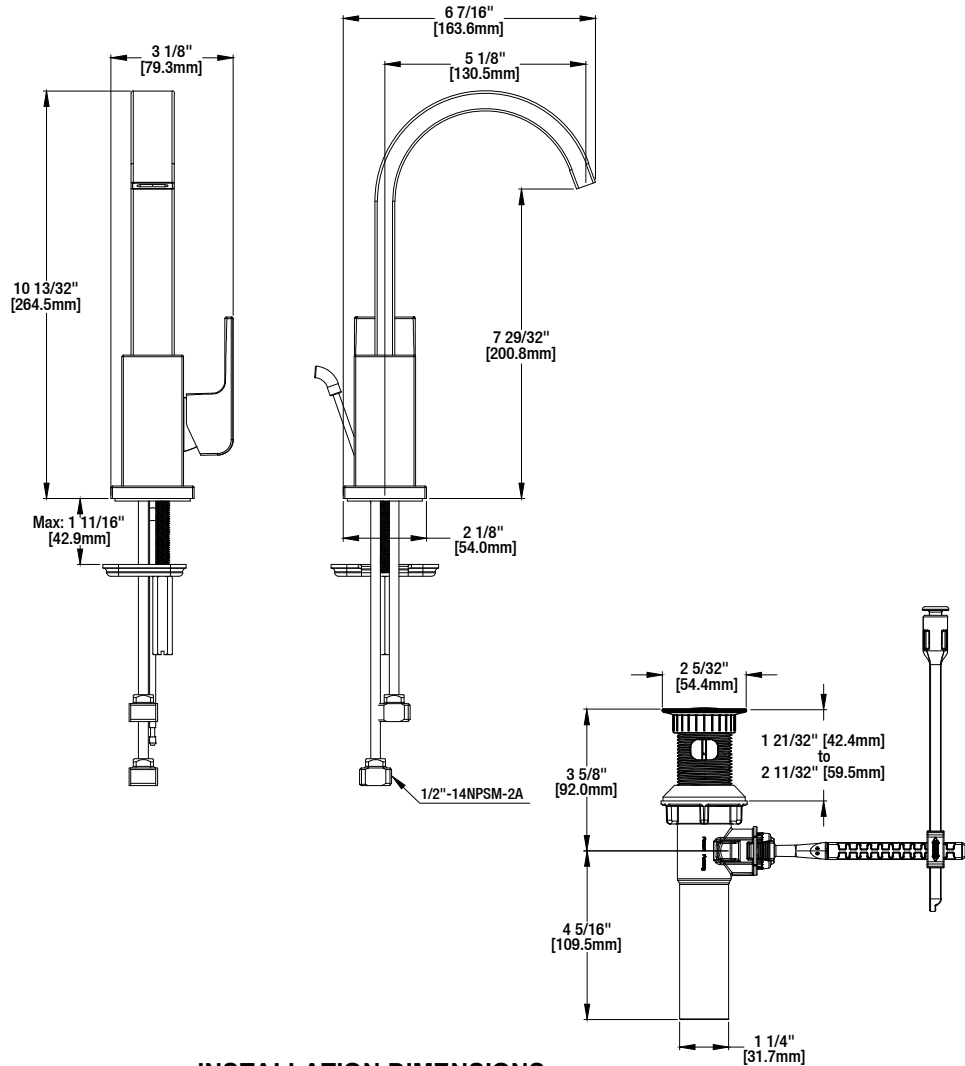

Farrington Single-Handle Lavatory Faucet

MODEL	SKU #	FINISH
HD67524W-6101	304353800	Chrome
HD67524W-6104	304353814	Brushed Nickel

FEATURES

- Requires 1-Hole Sink
- 1/2" IPS Connections
- Max Flow Rate: 1.2 gpm (4.5 L/min) at 60 psi
- Max Countertop Thickness: 1 11/16"
- Spout Reach: 5 1/8"
- Spout Height: 10 13/32"
- Ceramic Valve for Lifetime Drip-Free Operation
- With ClickInstall™ Drain Assembly
- With Zinc Lever Handle

WARRANTY

- Limited Lifetime Warranty

INSTALLATION DIMENSIONS

Glacier Bay reserves the right to make changes in specifications and materials and to change and discontinue models, both without notice or obligation. Dimensions are for reference only.