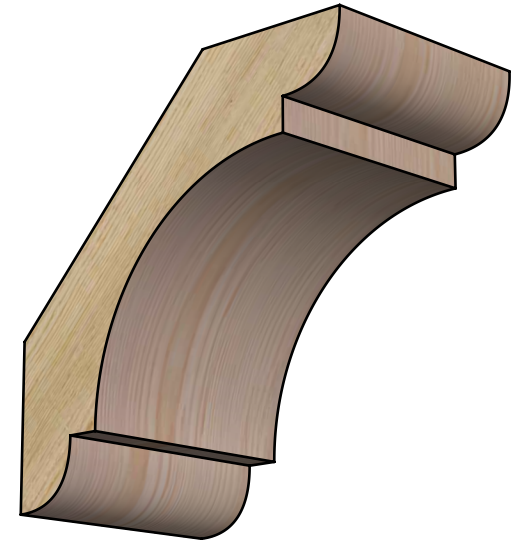

BRC06X10X10OLY00RDF

6"W X 10"D X 10"H OLYMPIC ROUGH SAWN BRACE, DOUGLAS FIR

SIDE

FRONT

EKENA MILLWORK
2300 WEST MAIN ST.
CLARKSVILLE, TX 75426
TOLL FREE: 866-607-0453
WWW.EKENAMILLWORK.COM

NOTES

1. INSTALLATION TO BE COMPLETED IN ACCORDANCE WITH MANUFACTURER'S SPECIFICATIONS.
2. DRAWING MAY NOT BE TO SCALE
3. THIS DRAWING IS INTENDED FOR DESIGN AND PLANNING PURPOSES ONLY.
4. ALL INFORMATION CONTAINED HEREIN WAS CURRENT AT THE TIME OF DEVELOPMENT BUT MUST BE REVIEWED AND APPROVED BY THE PRODUCT MANUFACTURER TO BE CONSIDERED ACCURATE.
5. PRODUCTS ARE NOT KILN DRIED. THIS ITEM IS UNIQUE AND WILL CONTAIN THE NATURAL VARIATIONS THAT THE WOOD SPECIES OFFERS. THIS MAY RESULT IN VARIATIONS UP TO 1/4"