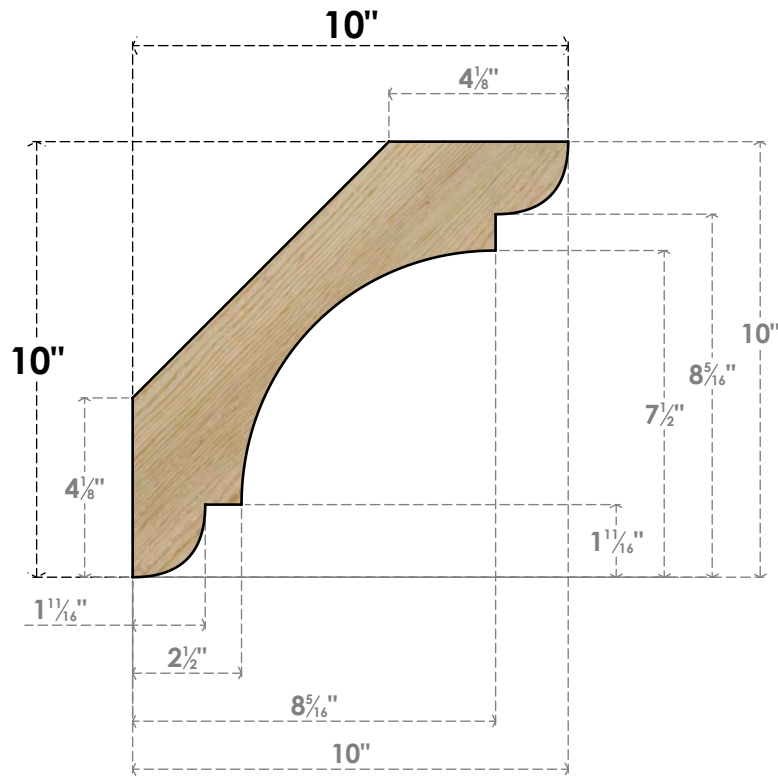

BRC06X10X10OLY00RDF

6"W X 10"D X 10"H OLYMPIC ROUGH SAWN BRACE, DOUGLAS FIR

SIDE

FRONT

EKENA MILLWORK
2300 WEST MAIN ST.
CLARKSVILLE, TX 75426
TOLL FREE: 866-607-0453
WWW.EKENAMILLWORK.COM

NOTES

1. INSTALLATION TO BE COMPLETED IN ACCORDANCE WITH MANUFACTURER'S SPECIFICATIONS.
2. DRAWING MAY NOT BE TO SCALE
3. THIS DRAWING IS INTENDED FOR DESIGN AND PLANNING PURPOSES ONLY.
4. ALL INFORMATION CONTAINED HEREIN WAS CURRENT AT THE TIME OF DEVELOPMENT BUT MUST BE REVIEWED AND APPROVED BY THE PRODUCT MANUFACTURER TO BE CONSIDERED ACCURATE.
5. PRODUCTS ARE NOT KILN DRIED. THIS ITEM IS UNIQUE AND WILL CONTAIN THE NATURAL VARIATIONS THAT THE WOOD SPECIES OFFERS. THIS MAY RESULT IN VARIATIONS UP TO 1/4"