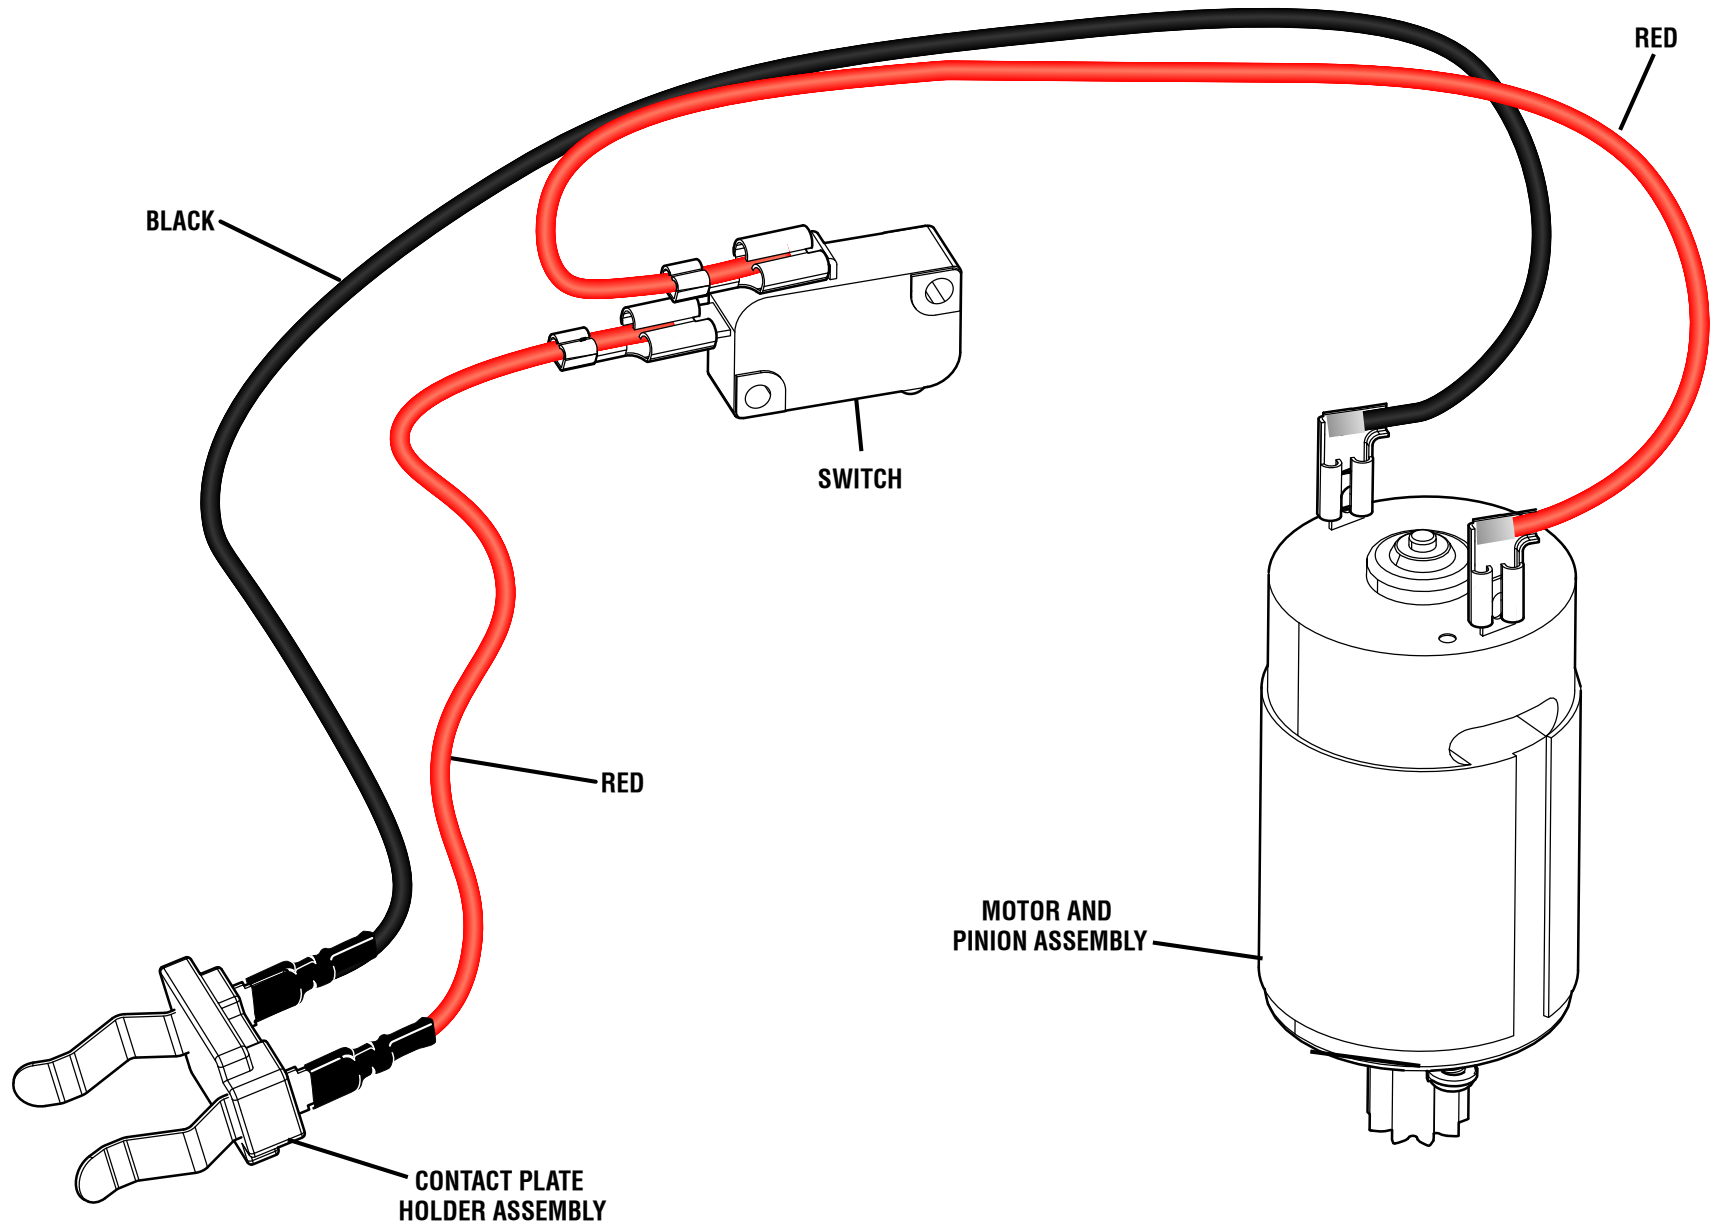

P2906VNM

PARTS LIST

KEY NO.	PART NO.	DESCRIPTION	QTY.
1	672729001	O-Ring	1
2	660204013	Screw (M3 x 8.5 mm, Flat Hd.)	4
3	302347001	Motor Mount Assembly	1
4	516708004	Trigger	1
5	940705511	Logo Label	1
6	670028003	Washer (OD5.7 x ID3.1 x 0.8t)	2
7	672752001	Trigger Spring	1
8	316966001	Housing Assembly (Inc. Key Nos. 5, 12-14, & 27)	1
9	660206058	Screw (M3.5 x 12mm, Pan Hd.)	2
10	516711001	Gear	1
11	660206059	Screw (M3.5 x 16 mm, Pan Hd.)	7
12	941657029	Warning Label	1
13	941657025	Icon Label	1
14	941588703	Data Label	1
15	516712001	Step Gear	1

KEY NO.	PART NO.	DESCRIPTION	QTY.
16	660086009	Screw (M3 x 8 mm)	2
17	900205004	Sheath	1
18	302348001	Grass Shear Blade Assembly (Inc. Keys 2 & 17)	1
19	230172001	Motor and Pinion Assembly	1
20	670499001	Compression Spring	1
21	302311001	Knob Assembly	1
22	670914001	Washer (ID 6.5 x OD11 x 0.3t)	2
23	290044002	Receptacle and Wire Assembly	1
24	760689001	Switch	1
25	672728001	Washer (OD15 x 8.4 x 0.3t)	1
26	316962001	Contact Plate Holder Assembly	1
27	941657026	Danger Label	1
28	546479001	Lock-Off Button	1
	Not Shown:		
	998000278	Operator's Manual	