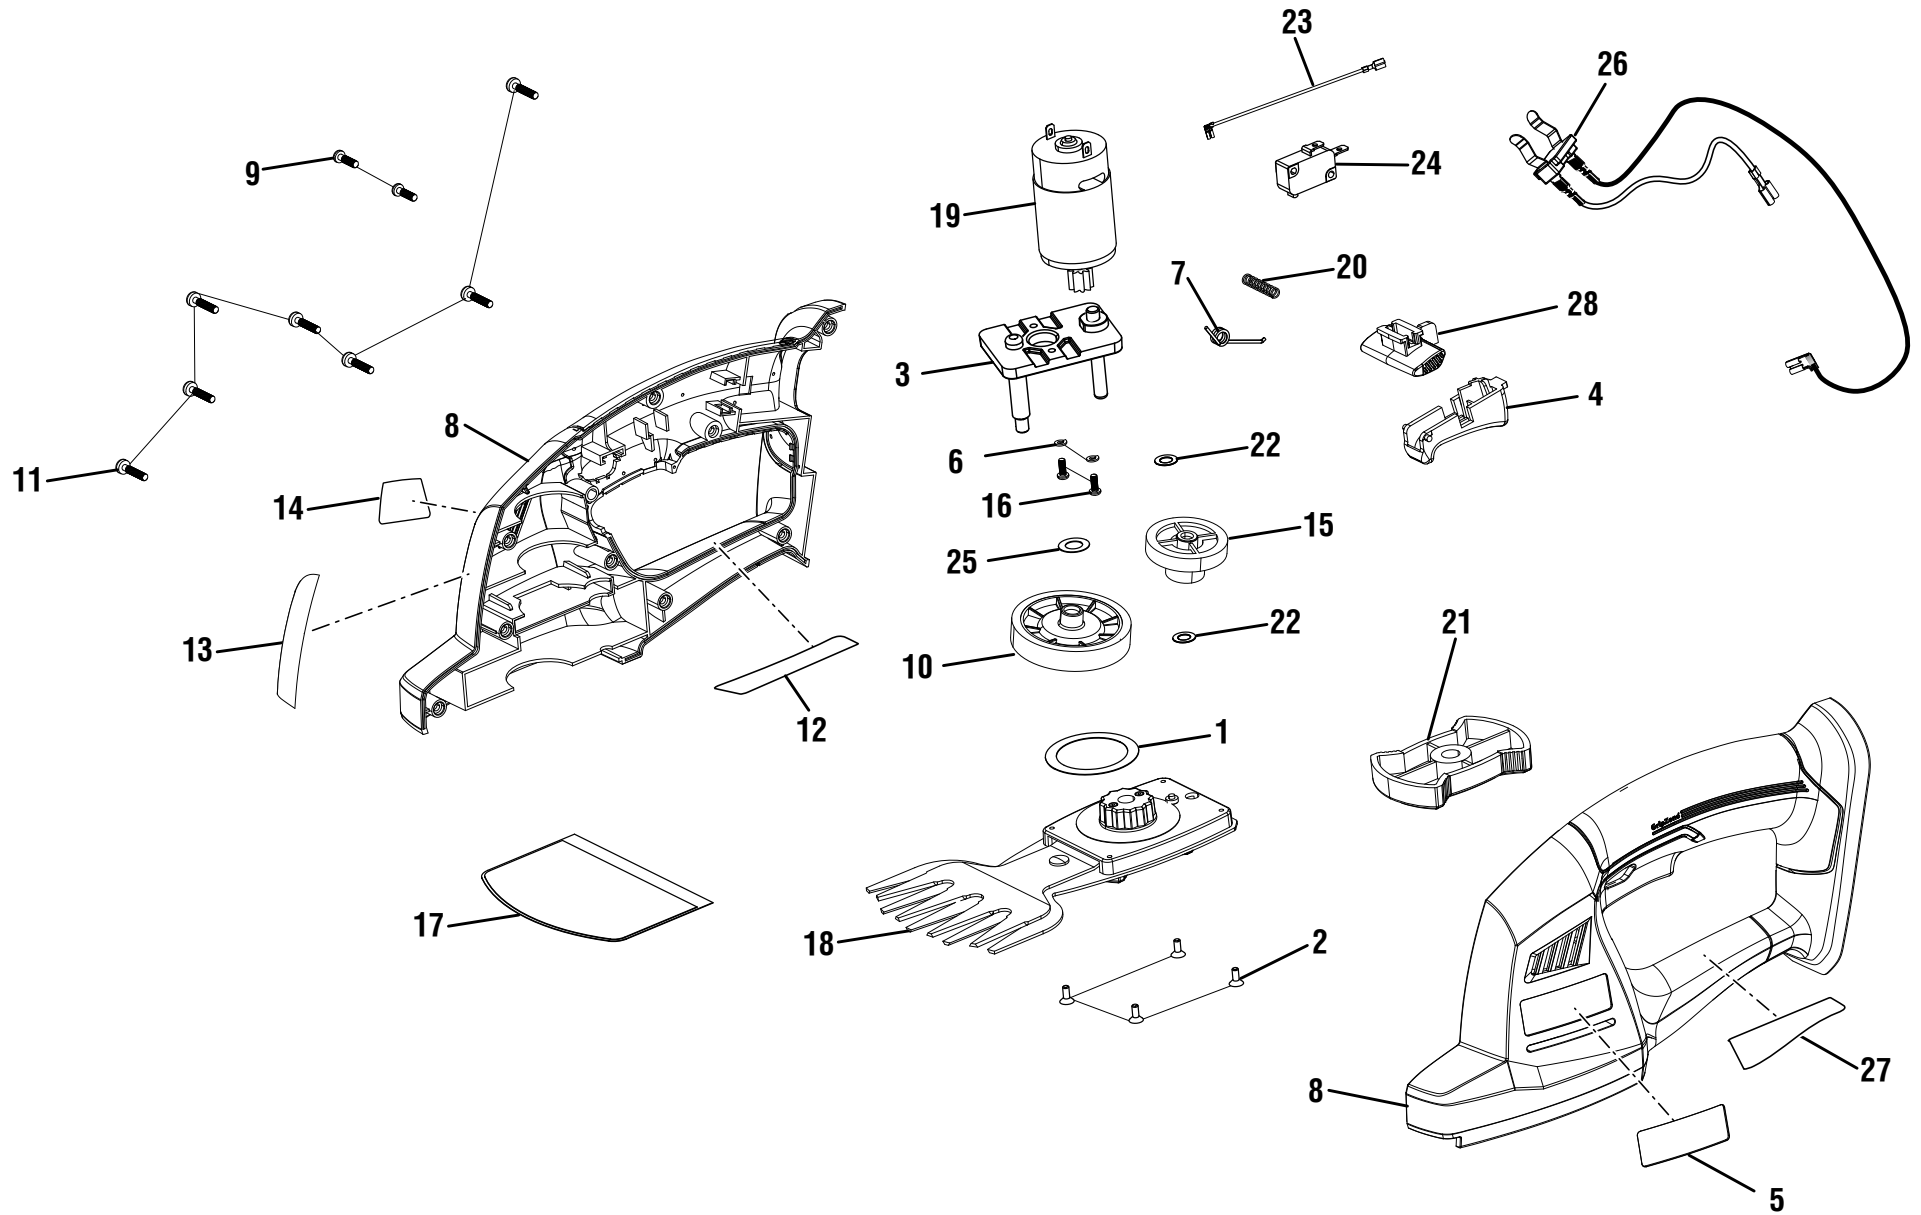

108640001

TTI OUTDOOR POWER EQUIPMENT, INC.

P.O. Box 1288, Anderson, SC 29622 ■ 1-800-525-2579 ■ www.ryobitools.com

2-15-22 (Rev:02)

The model number and manufacturing location will be found on a label attached to the product. Always mention this information in all communications regarding this product and when ordering parts.

P2906VNM

PARTS LIST

KEY NO.	PART NO.	DESCRIPTION	QTY.
1	672729001	O-Ring	1
2	660204013	Screw (M3 x 8.5 mm, Flat Hd.)	4
3	302347001	Motor Mount Assembly	1
4	516708004	Trigger	1
5	940705511	Logo Label	1
6	670028003	Washer (OD5.7 x ID3.1 x 0.8t)	2
7	672752001	Trigger Spring	1
8	316966001	Housing Assembly (Inc. Key Nos. 5, 12-14, & 27)	1
9	660206058	Screw (M3.5 x 12mm, Pan Hd.)	2
10	516711001	Gear	1
11	660206059	Screw (M3.5 x 16 mm, Pan Hd.)	7
12	941657029	Warning Label	1
13	941657025	Icon Label	1
14	941588703	Data Label	1
15	516712001	Step Gear	1

KEY NO.	PART NO.	DESCRIPTION	QTY.
16	660086009	Screw (M3 x 8 mm)	2
17	900205004	Sheath	1
18	302348001	Grass Shear Blade Assembly (Inc. Keys 2 & 17)	1
19	230172001	Motor and Pinion Assembly	1
20	670499001	Compression Spring	1
21	302311001	Knob Assembly	1
22	670914001	Washer (ID 6.5 x OD11 x 0.3t)	2
23	290044002	Receptacle and Wire Assembly	1
24	760689001	Switch	1
25	672728001	Washer (OD15 x 8.4 x 0.3t)	1
26	316962001	Contact Plate Holder Assembly	1
27	941657026	Danger Label	1
28	546479001	Lock-Off Button	1
	Not Shown:		
	998000278	Operator's Manual	

WIRING DIAGRAM