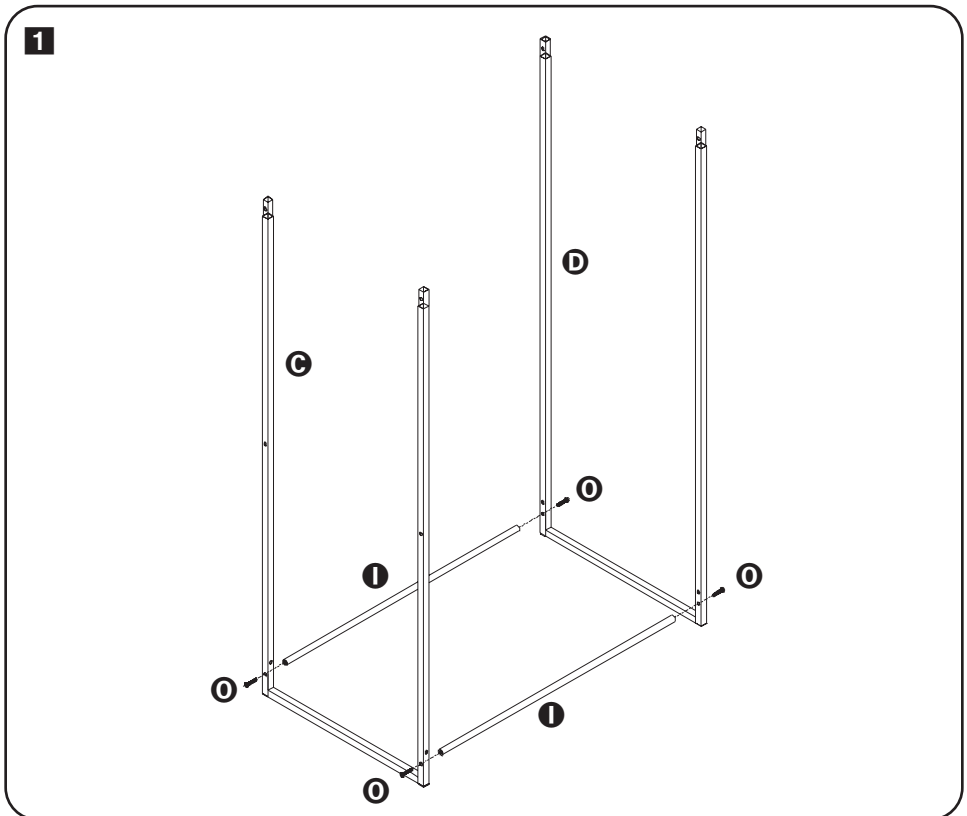

PARTS LIST

PART/ILLUSTRATION	(QTY)	DESCRIPTION
M	(16)	screws (11.5 x 4.8 x 24 mm)
N	(2)	screws (11.5 x 4.8 x 30 mm)
O	(6)	screws (11 x 6 x 25 mm)
P	(4)	screws (10 x 4.8 x 12 mm)
Q	(2)	washers
R	(2)	hex wrenches

NOTE: TWO PERSON ASSEMBLY RECOMMENDED.