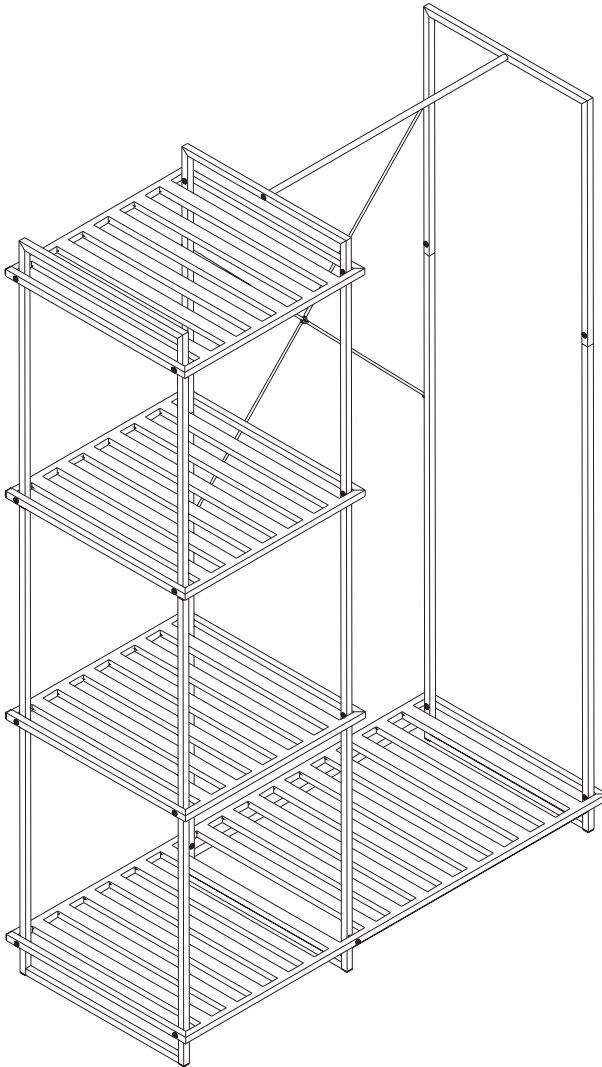

WRD-09128
WRD-09131

square tube wardrobe

45.2 in L x 19.3 in W x 68 in H

PARTS LIST

PART/ILLUSTRATION	(QTY)	DESCRIPTION
A 	(1)	bottom vertical supports
B 	(1)	bottom shelf
C 	(1)	bottom vertical supports
D 	(1)	bottom vertical supports
E 	(1)	top vertical supports
F 	(1)	top vertical supports
G 	(1)	top vertical supports
H 	(3)	shelves
I 	(3)	horizontal rods
J 	(1)	back support
K 	(2)	screws (11.5 x 4.8 x 10 mm)
L 	(20)	screw nuts (11.5 x 6 x 12 mm)

PARTS LIST

PART/ILLUSTRATION	(QTY)	DESCRIPTION
M 	(16)	screws (11.5 x 4.8 x 24 mm)
N 	(2)	screws (11.5 x 4.8 x 30 mm)
O 	(6)	screws (11 x 6 x 25 mm)
P 	(4)	screws (10 x 4.8 x 12 mm)
Q 	(2)	washers
R 	(2)	hex wrenches