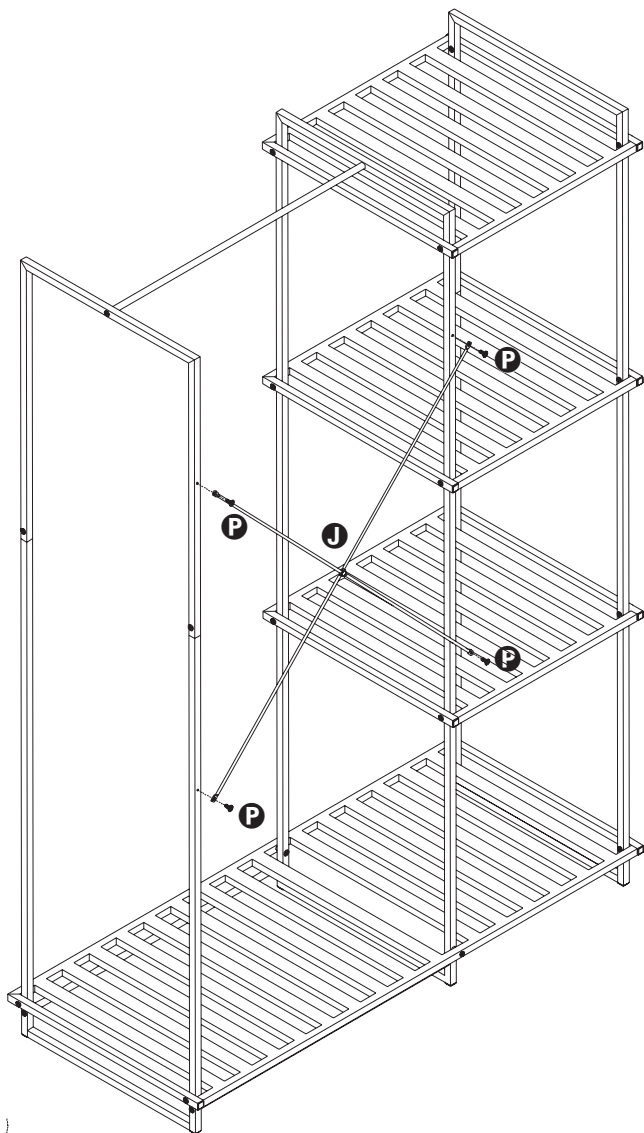

6

YOUR SOURCE FOR
ORGANIZATION,
STORAGE & STYLE

Honey-Can-Do International

5300 St. Charles Road, Berkeley, IL 60163 USA
877.242.2636 | honeycando.com | customerservice@honeycando.com
©2020 Honey-Can-Do International, LLC | All Rights Reserved

Visit [youtube.com/myhoneycando](https://www.youtube.com/myhoneycando) to watch our assembly videos.