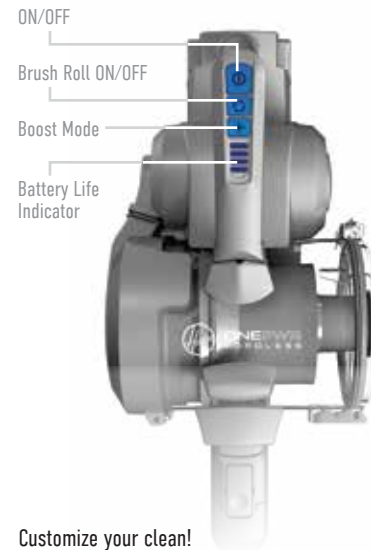

961003496

ONE
PWR™
SYSTEM

CORDLESS

QUICK START GUIDE

BLADE MAX CORDLESS VACUUM

CLEANING AND MAINTENANCE

1

Pinch the lever and pull up to remove the dirt cup.

2

Press to empty dirt and debris.

3

Pull open the lid to access the filter for cleaning.

4

Remove the cyclone for easier cleaning.

5

Replace dirt cup by aligning the stickers and rotating it back onto the pole.

OPERATION

Customize your clean!

- ⓘ Press to turn Machine On/Off.
- Ⓞ Press to turn Brush Roll On/Off.
NOTE: We recommend that you turn the Powered Floorhead Brush Roll OFF for hard floors and ON for carpets. Using with the Brush Roll OFF with extend runtime.
- + Boost Mode: Increases the suction power to get a deeper clean.