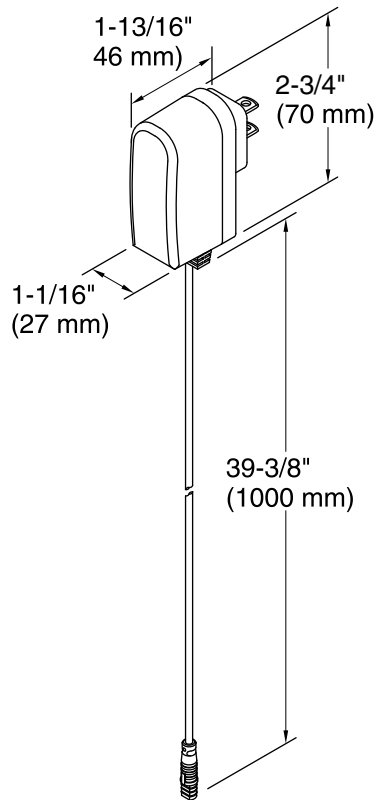

**Barossa®**  
Power adapter  
**K-R78184**

**Features**

- For use with the K-R78035-SD Barossa Touchless kitchen faucet.
- Eliminates the need for batteries.
- LED light indicates adapter is operational and ready to go.
- Easily connects to power box for fast and simple installation.
- 120 volt unswitched power source required.
- Meets Department of Energy Level 6 efficiency standards.

### Technical Information

All product dimensions are nominal.

Material: Plastic