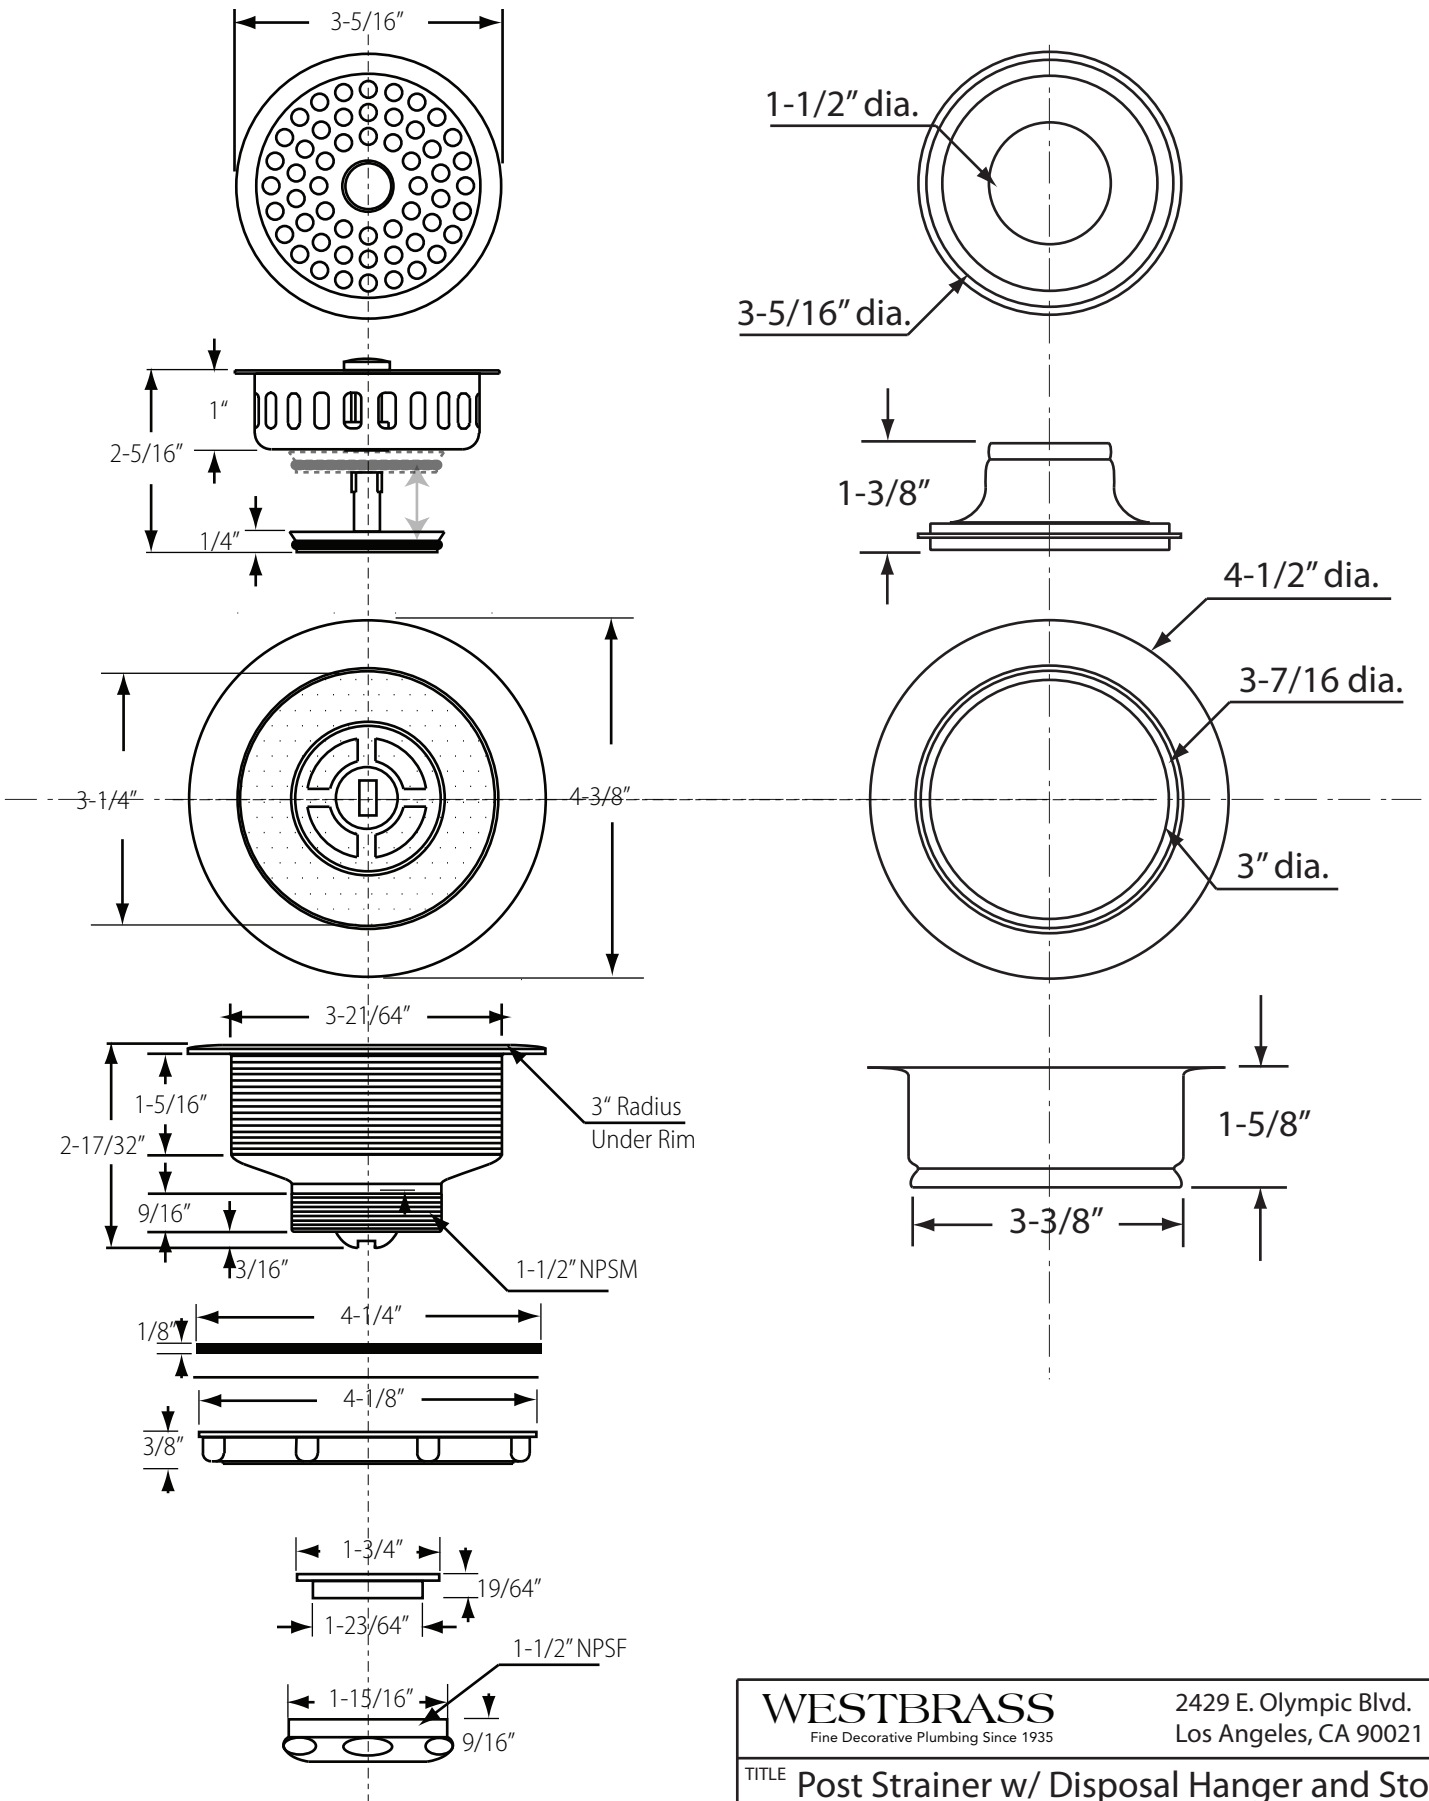

D2165

WESTBRASS
Fine Decorative Plumbing Since 1935

2429 E. Olympic Blvd.
Los Angeles, CA 90021

TITLE **Post Strainer w/ Disposal Hanger and Stopper**

DWG NO. **D2165** (D214 & D2089) DATE **1-26-2015** REV **C**

Scale **NTS** mrohlfs Sheet **1 of 1**