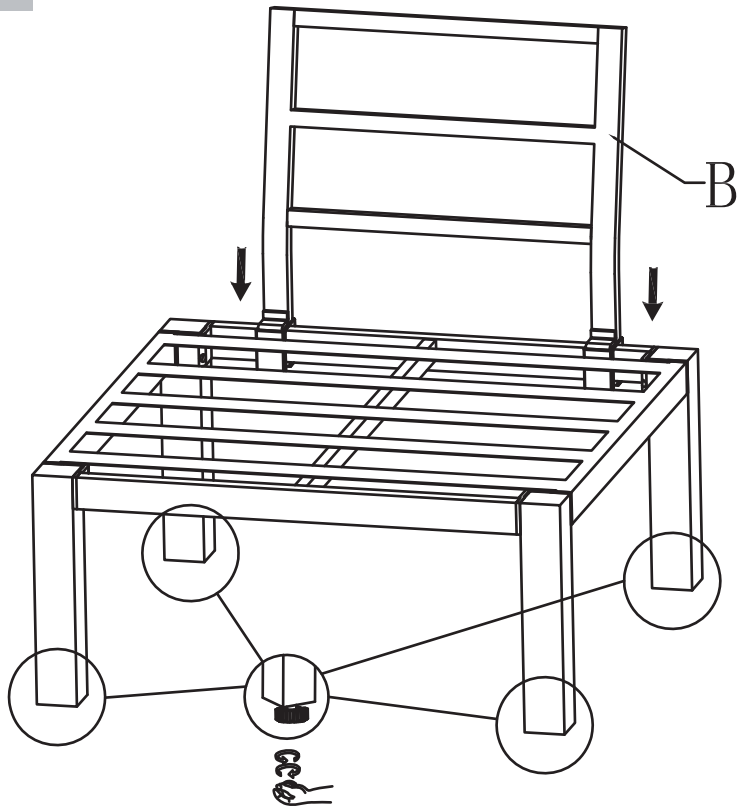

Parts List A

A X2  Seat Panel	B X2  Backrest Panel	C X8  Chair Leg	E X2  Seat Cushion
F X2  Backrest Cushion	H X4  Clip	a X16  Bolt M8×35mm	b X16  Washer
C X1  Allen Key			

Assembly Instruction SS16077_A

STEP 1

STEP2

Kindly note you can use adjustable screws at the bottom to keep the whole chair in balance.

STEP3

STEP4

FINISH!

ASSEMBLY INSTRUCTIONS SS16077_B

Patio Sectional Sofa

Parts List B

A X2  Seat Panel	B X4  Backrest Panel	C X12  Chair Leg	D X1  Table Panel
E X2  Seat Cushion	F X2  Long Backrest Cushion	G X2  Short Backrest Cushion	H X2  Clip
a X24  Bolt M8×35mm	b X24  Washer	c X1  Allen Key	