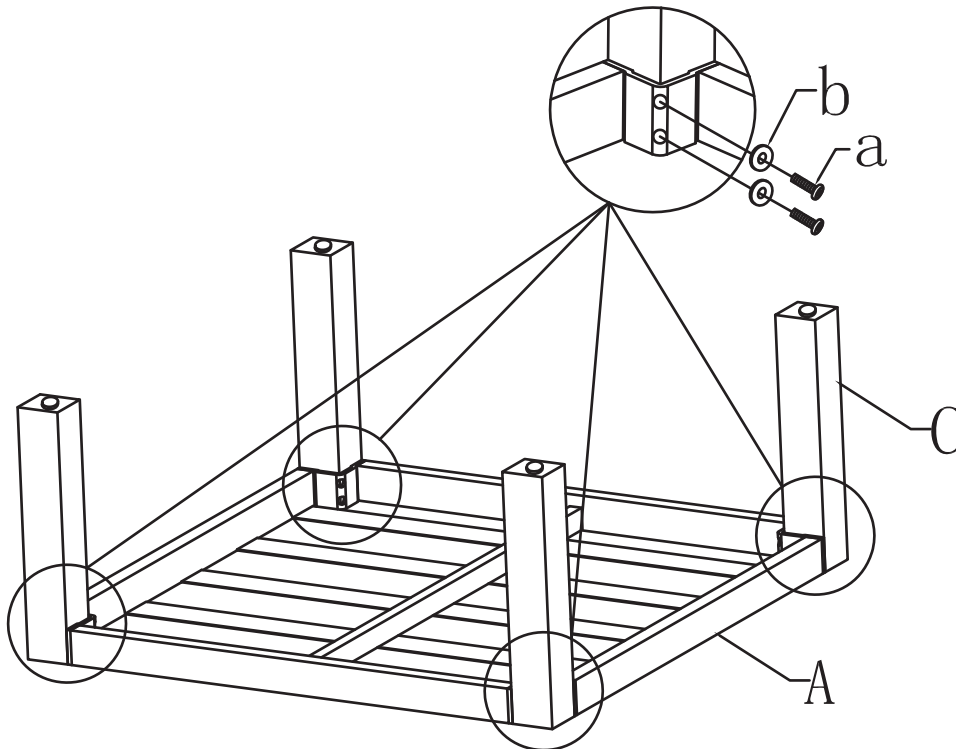

Parts List B

A X2 Seat Panel	B X4 Backrest Panel	C X12 Chair Leg	D X1 Table Panel
E X2 Seat Cushion	F X2 Long Backrest Cushion	G X2 Short Backrest Cushion	H X2 Clip
a X24 Bolt M8×35mm	b X24 Washer	c X1 Allen Key	

Assembly Instruction SS16077_B

STEP 1