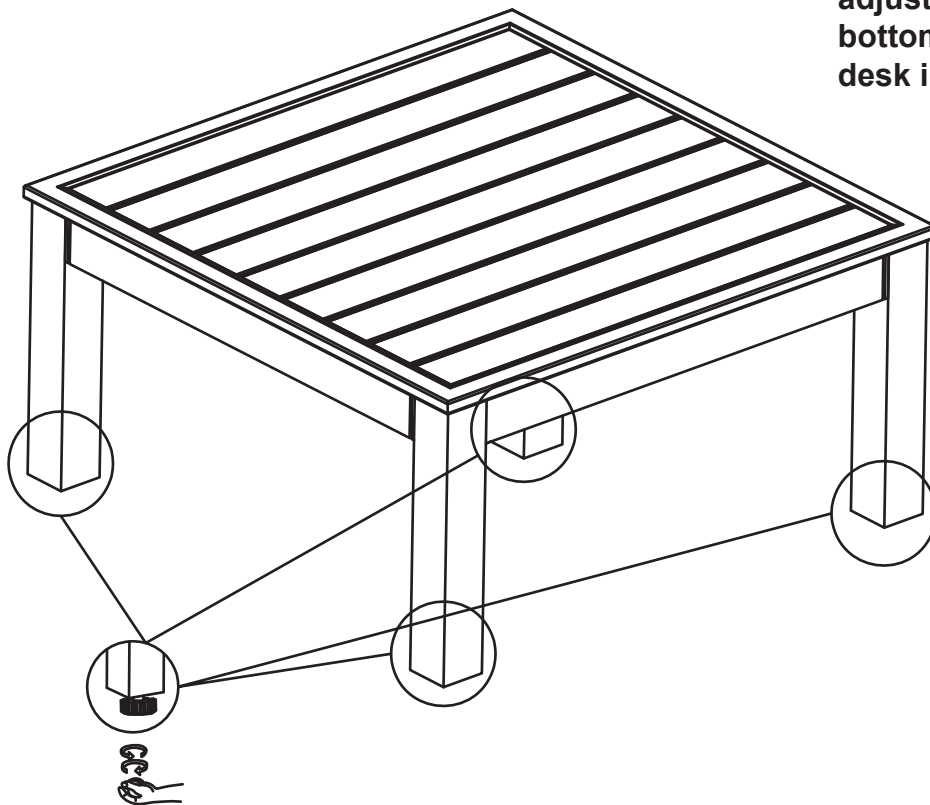

Parts List B

A X2  Seat Panel	B X4  Backrest Panel	C X12  Chair Leg	D X1  Table Panel
E X2  Seat Cushion	F X2  Long Backrest Cushion	G X2  Short Backrest Cushion	H X2  Clip
a X24  Bolt M8×35mm	b X24  Washer	c X1  Allen Key	

Assembly Instruction SS16077_B

STEP 1

STEP2

STEP3

STEP4

STEP5

Kindly note you can use adjustable screws at the bottom to keep the whole desk in balance.

STEP6