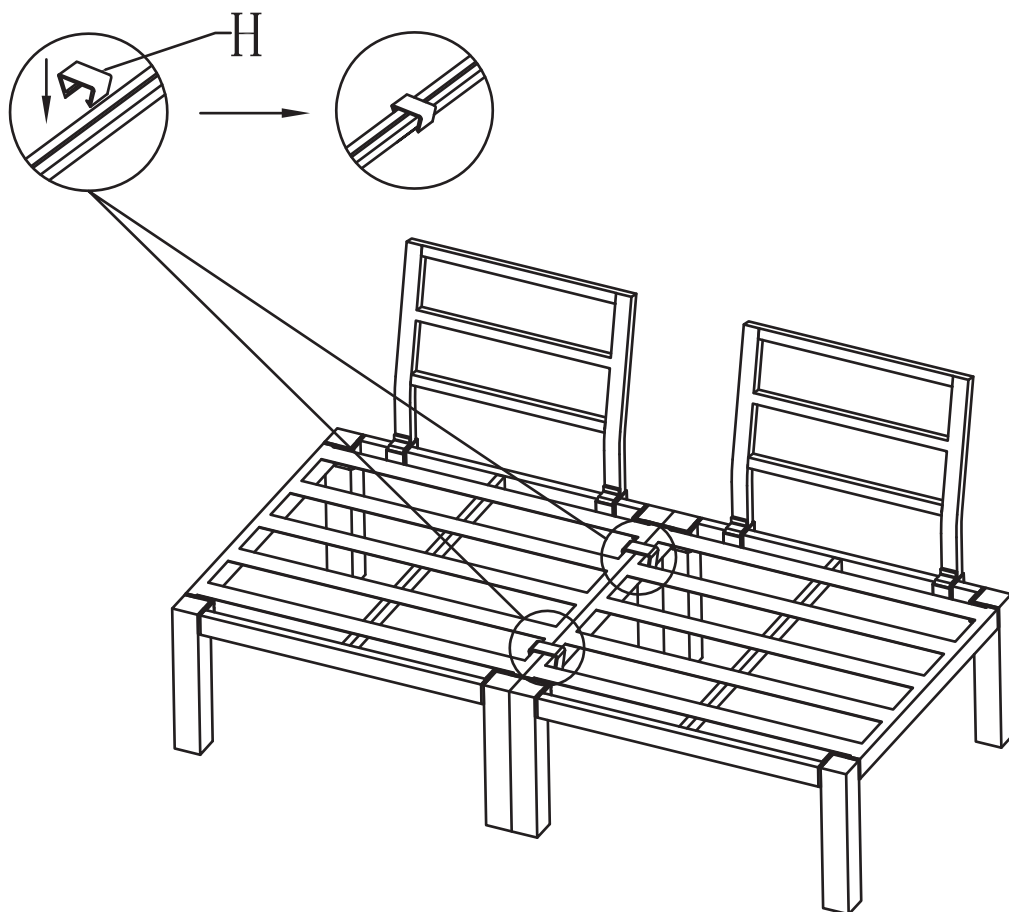

Parts List A

A X2  Seat Panel	B X2  Backrest Panel	C X8  Chair Leg	E X2  Seat Cushion
F X2  Backrest Cushion	H X4  Clip	a X16  Bolt M8×35mm	b X16  Washer
C X1  Allen Key			

Assembly Instruction SS16077_A

STEP 1

STEP2

Kindly note you can use adjustable screws at the bottom to keep the whole chair in balance.

STEP3

STEP4

FINISH!

ASSEMBLY INSTRUCTIONS SS16077_B

Patio Sectional Sofa

Parts List B

A X2  Seat Panel	B X4  Backrest Panel	C X12  Chair Leg	D X1  Table Panel
E X2  Seat Cushion	F X2  Long Backrest Cushion	G X2  Short Backrest Cushion	H X2  Clip
a X24  Bolt M8×35mm	b X24  Washer	c X1  Allen Key	