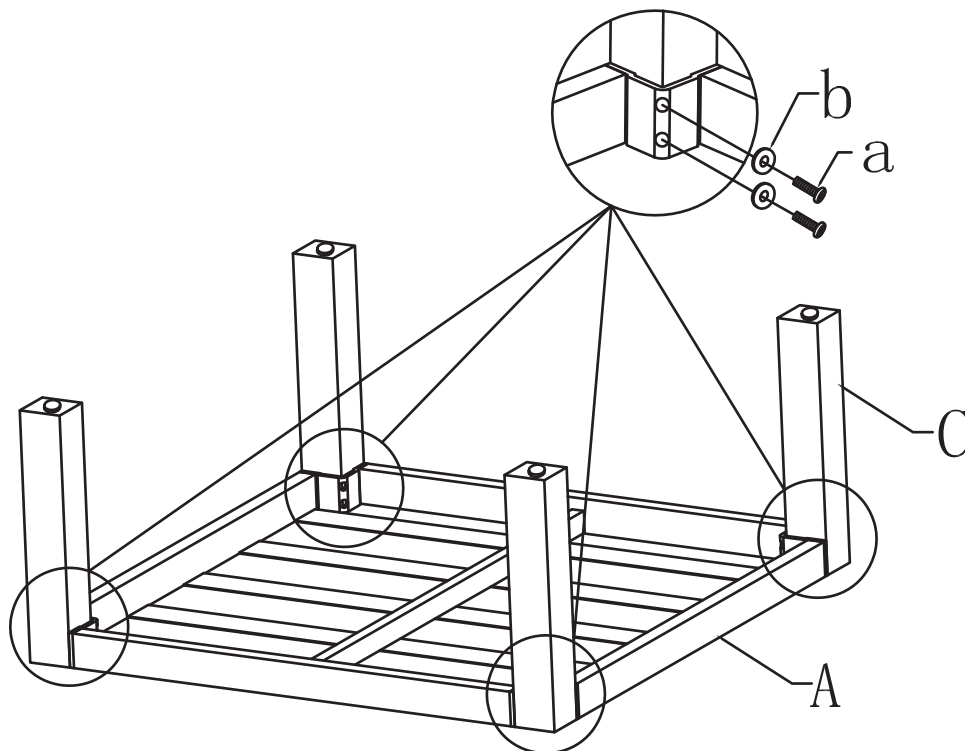

ASSEMBLY INSTRUCTIONS SS16077_A

Patio Sectional Sofa

Thanks for choosing our product. Please kindly check parts listed below and read this manual carefully, then assemble them step by step. Please feel free to contact us for any questions.

Parts List A

A X2  Seat Panel	B X2  Backrest Panel	C X8  Chair Leg	E X2  Seat Cushion
F X2  Backrest Cushion	H X4  Clip	a X16  Bolt M8×35mm	b X16  Washer
C X1  Allen Key			

Assembly Instruction SS16077_A

STEP 1

STEP2

Kindly note you can use adjustable screws at the bottom to keep the whole chair in balance.

STEP3

STEP4

FINISH!

ASSEMBLY INSTRUCTIONS SS16077_B

Patio Sectional Sofa

Parts List B

A X2  Seat Panel	B X4  Backrest Panel	C X12  Chair Leg	D X1  Table Panel
E X2  Seat Cushion	F X2  Long Backrest Cushion	G X2  Short Backrest Cushion	H X2  Clip
a X24  Bolt M8×35mm	b X24  Washer	c X1  Allen Key	