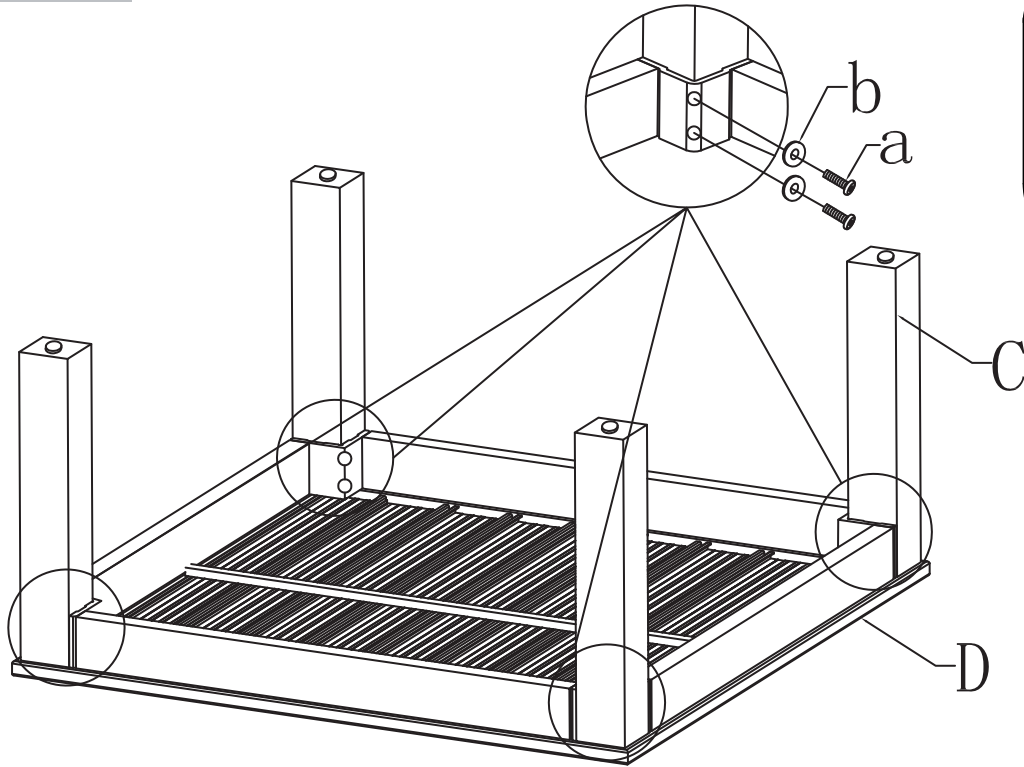

Parts List B

A X2  Seat Panel	B X4  Backrest Panel	C X12  Chair Leg	D X1  Table Panel
E X2  Seat Cushion	F X2  Long Backrest Cushion	G X2  Short Backrest Cushion	H X2  Clip
a X24  Bolt M8×35mm	b X24  Washer	c X1  Allen Key	

Assembly Instruction SS16077_B

STEP 1

STEP2

STEP3

STEP4

STEP5

Kindly note you can use adjustable screws at the bottom to keep the whole desk in balance.

STEP6