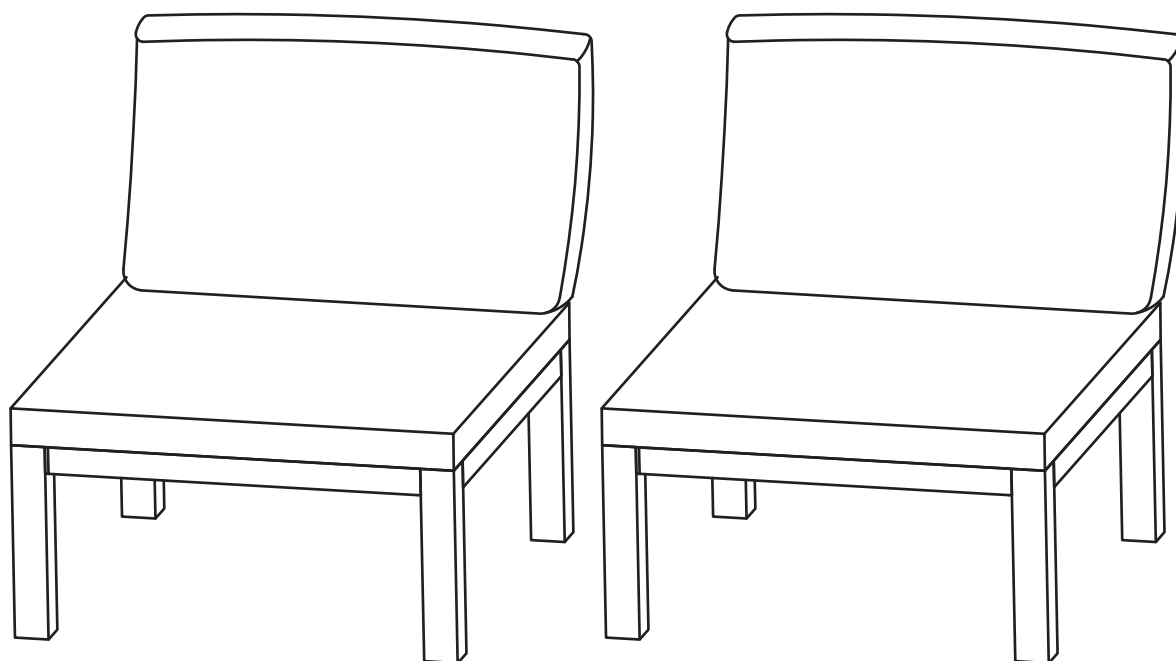

STEP 1

STEP2

Kindly note you can use adjustable screws at the bottom to keep the whole chair in balance.

STEP3

STEP4

FINISH!

ASSEMBLY INSTRUCTIONS SS16077_B

Patio Sectional Sofa