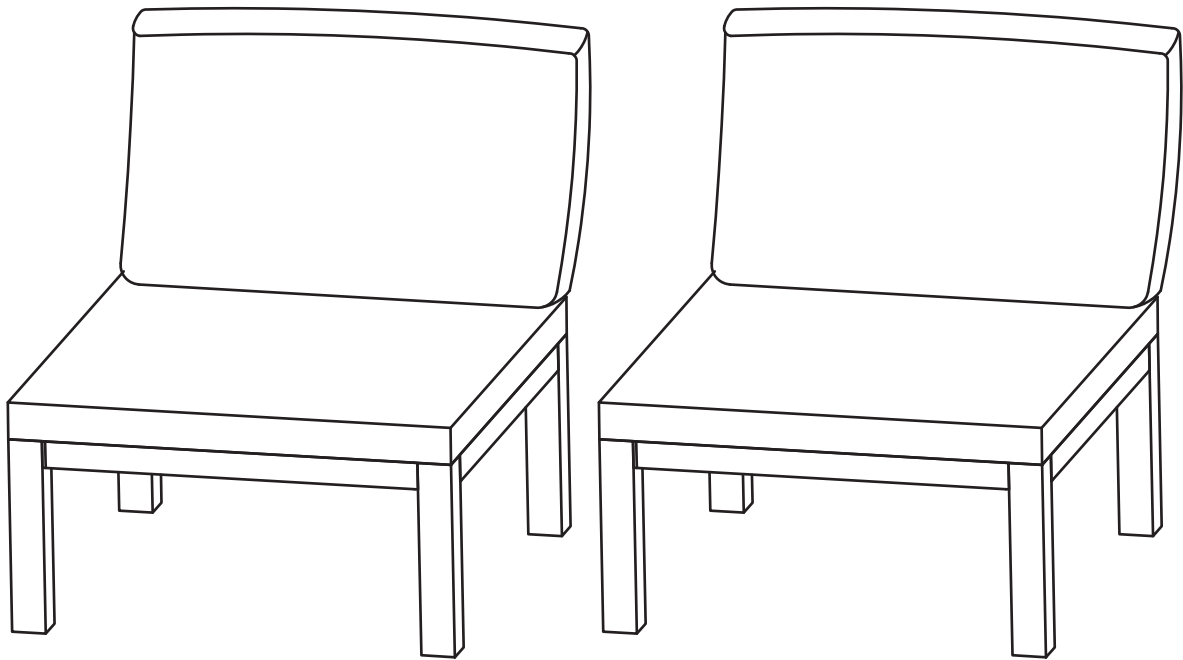

ASSEMBLY INSTRUCTIONS SS16077_A

Patio Sectional Sofa

Thanks for choosing our product. Please kindly check parts listed below and read this manual carefully, then assemble them step by step. Please feel free to contact us for any questions.

Attention

1. We care about every customer's feeling, please feel free to contact us if you have any problem. We will help you to offer the best solution.
2. We recommend to use waterproof furniture cover for entire Patio Sectional Sofa which better helps you to protect your sofa set outside.
3. Please keep your children away when you assemble. This item contains small parts which can be swallowed by kids just in case.
4. THE SOFA SET COMES WITH 3 SEPARATE BOXES AND MAY ARRIVE AT DIFFERENT TIME, PLEASE BE PATIENT!