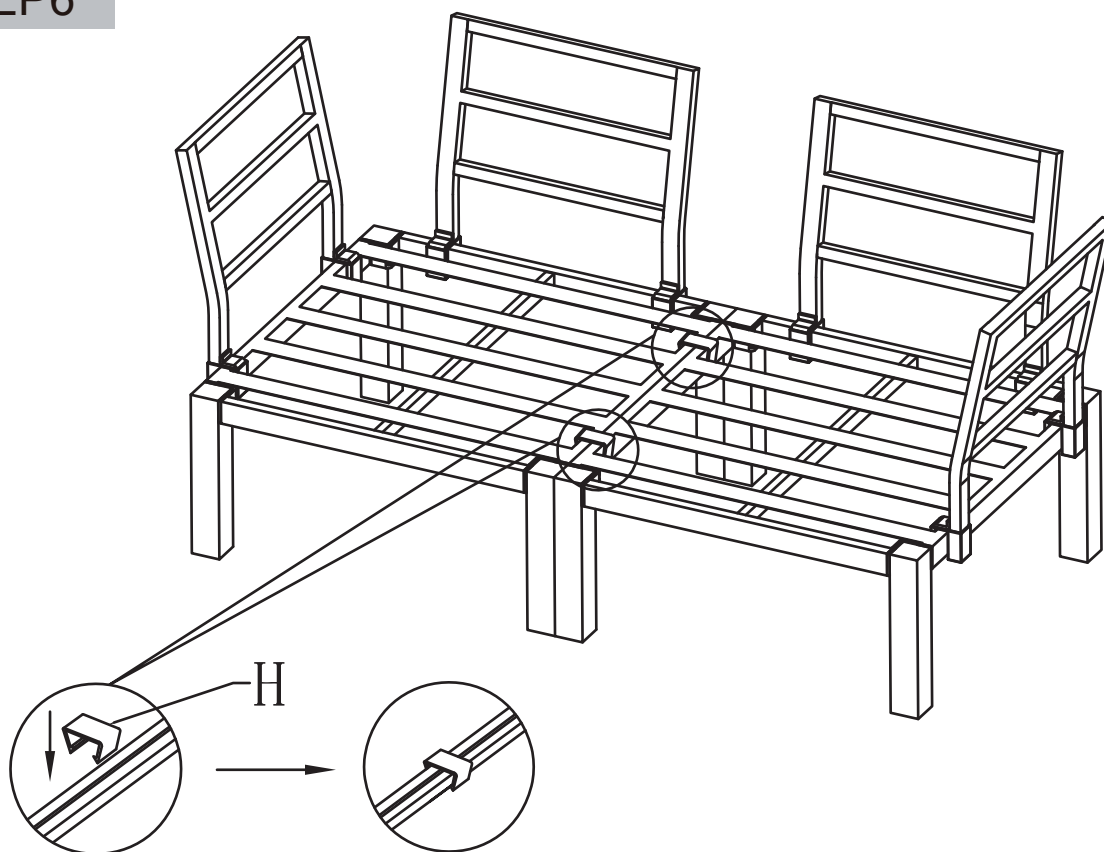

Parts List B

A X2  Seat Panel	B X4  Backrest Panel	C X12  Chair Leg	D X1  Table Panel
E X2  Seat Cushion	F X2  Long Backrest Cushion	G X2  Short Backrest Cushion	H X2  Clip
a X24  Bolt M8×35mm	b X24  Washer	c X1  Allen Key	

Assembly Instruction SS16077_B

STEP 1

STEP2

STEP3

STEP4

STEP5

Kindly note you can use adjustable screws at the bottom to keep the whole desk in balance.

STEP6