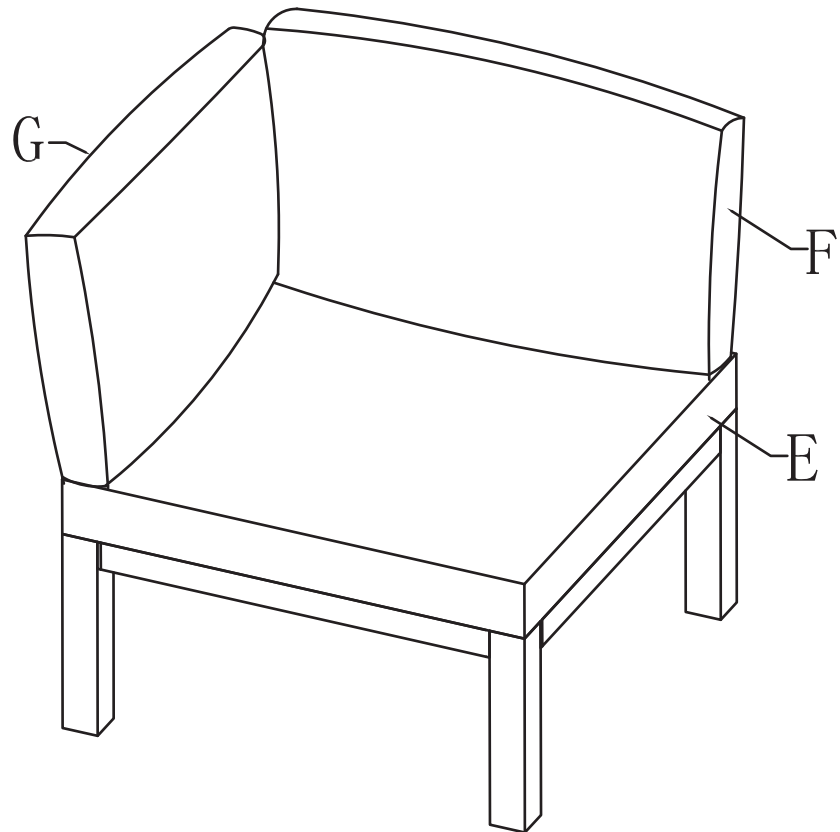

Parts List B

A X2  Seat Panel	B X4  Backrest Panel	C X12  Chair Leg	D X1  Table Panel
E X2  Seat Cushion	F X2  Long Backrest Cushion	G X2  Short Backrest Cushion	H X2  Clip
a X24  Bolt M8×35mm	b X24  Washer	c X1  Allen Key	

Assembly Instruction SS16077_B

STEP 1

STEP2

STEP3

STEP4

STEP5

Kindly note you can use adjustable screws at the bottom to keep the whole desk in balance.

STEP6