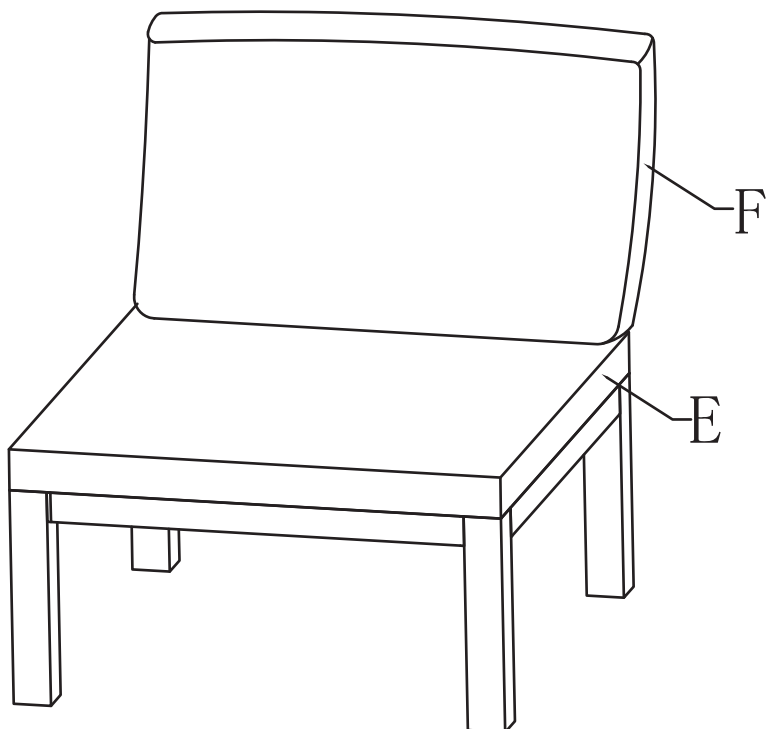

Parts List A

A X2  Seat Panel	B X2  Backrest Panel	C X8  Chair Leg	E X2  Seat Cushion
F X2  Backrest Cushion	H X4  Clip	a X16  Bolt M8×35mm	b X16  Washer
C X1  Allen Key			

Assembly Instruction SS16077_A

STEP 1

STEP2

Kindly note you can use adjustable screws at the bottom to keep the whole chair in balance.

STEP3

STEP4

FINISH!

ASSEMBLY INSTRUCTIONS SS16077_B

Patio Sectional Sofa

Parts List B

A X2  Seat Panel	B X4  Backrest Panel	C X12  Chair Leg	D X1  Table Panel
E X2  Seat Cushion	F X2  Long Backrest Cushion	G X2  Short Backrest Cushion	H X2  Clip
a X24  Bolt M8×35mm	b X24  Washer	c X1  Allen Key	