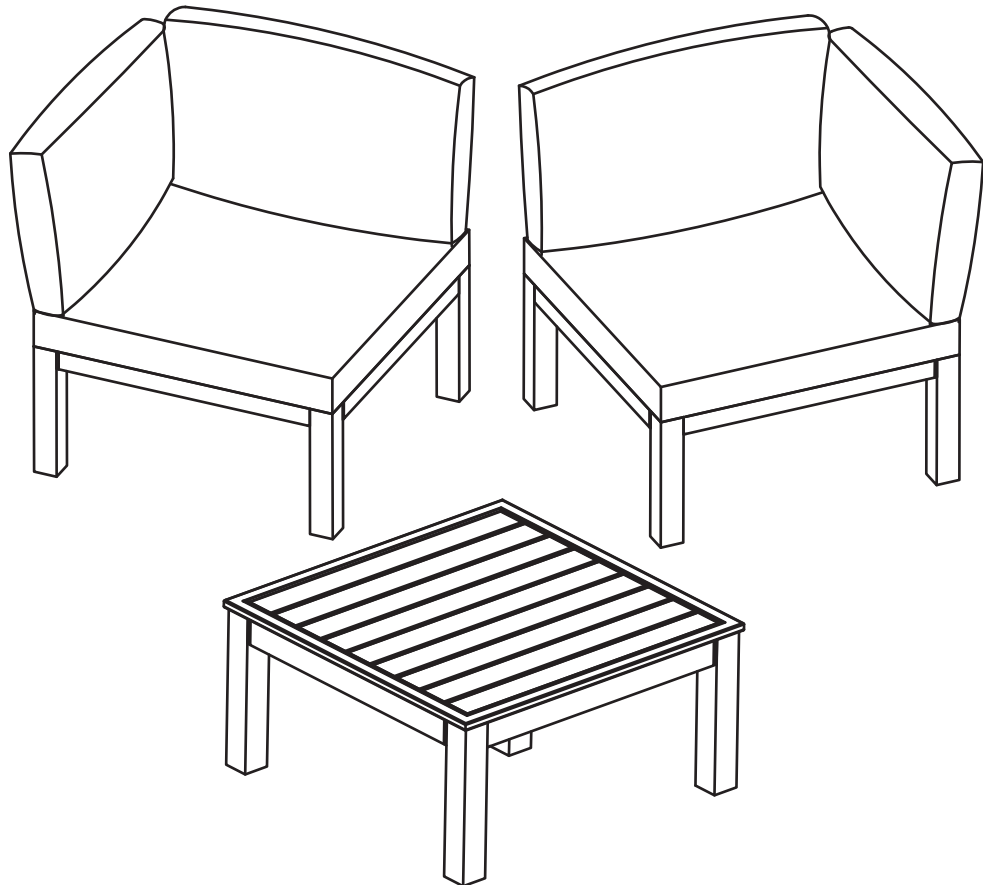

ASSEMBLY INSTRUCTIONS SS16077_B

Patio Sectional Sofa

Thanks for choosing our product. Please kindly check parts listed below and read this manual carefully, then assemble them step by step. Please feel free to contact us for any questions.

Attention

1. We care about every customer's feeling, please feel free to contact us if you have any problem. We will help you to offer the best solution.
2. We recommend to use waterproof furniture cover for entire Patio Sectional Sofa which better helps you to protect your sofa set outside.
3. Please keep your children away when you assemble. This item contains small parts which can be swallowed by kids just in case.
4. THE SOFA SET COMES WITH 3 SEPARATE BOXES AND MAY ARRIVE AT DIFFERENT TIME, PLEASE BE PATIENT!