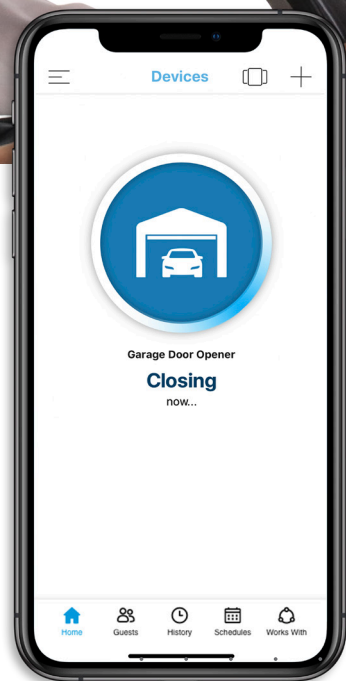

CHAMBERLAIN.

POWERED BY myQ.

Ultra Quiet WiFi® Garage Opener with Battery Backup

MODEL B4613T

For the Smartest Garage

The Chamberlain Smart Garage Opener is an intuitive device that will change the way you see your garage. Powered by myQ technology – the Chamberlain B4613T features a powerful battery backup that keeps you and your family safe in case of the power outage. With full charge and normal use, this garage door opener will support 3 days of standby power. Never get locked out of your garage again.

Control your garage door anytime, anywhere with the myQ app.

Download the FREE myQ® App

Know

What's happening.

Chamberlain Openers powered by myQ reliably solve everyday access needs and empower homeowners with the knowledge to do more and the control to make it happen.

Control

Anytime, from anywhere.

Check the status of, open and close your garage door remotely with the myQ app. Never wonder if your garage door was left open again!

Share

Grant guest access.

Add up-to 2 family members as Co-Owners to your myQ account. Grant guest access to friends, babysitters, repair people and even the dog walker!