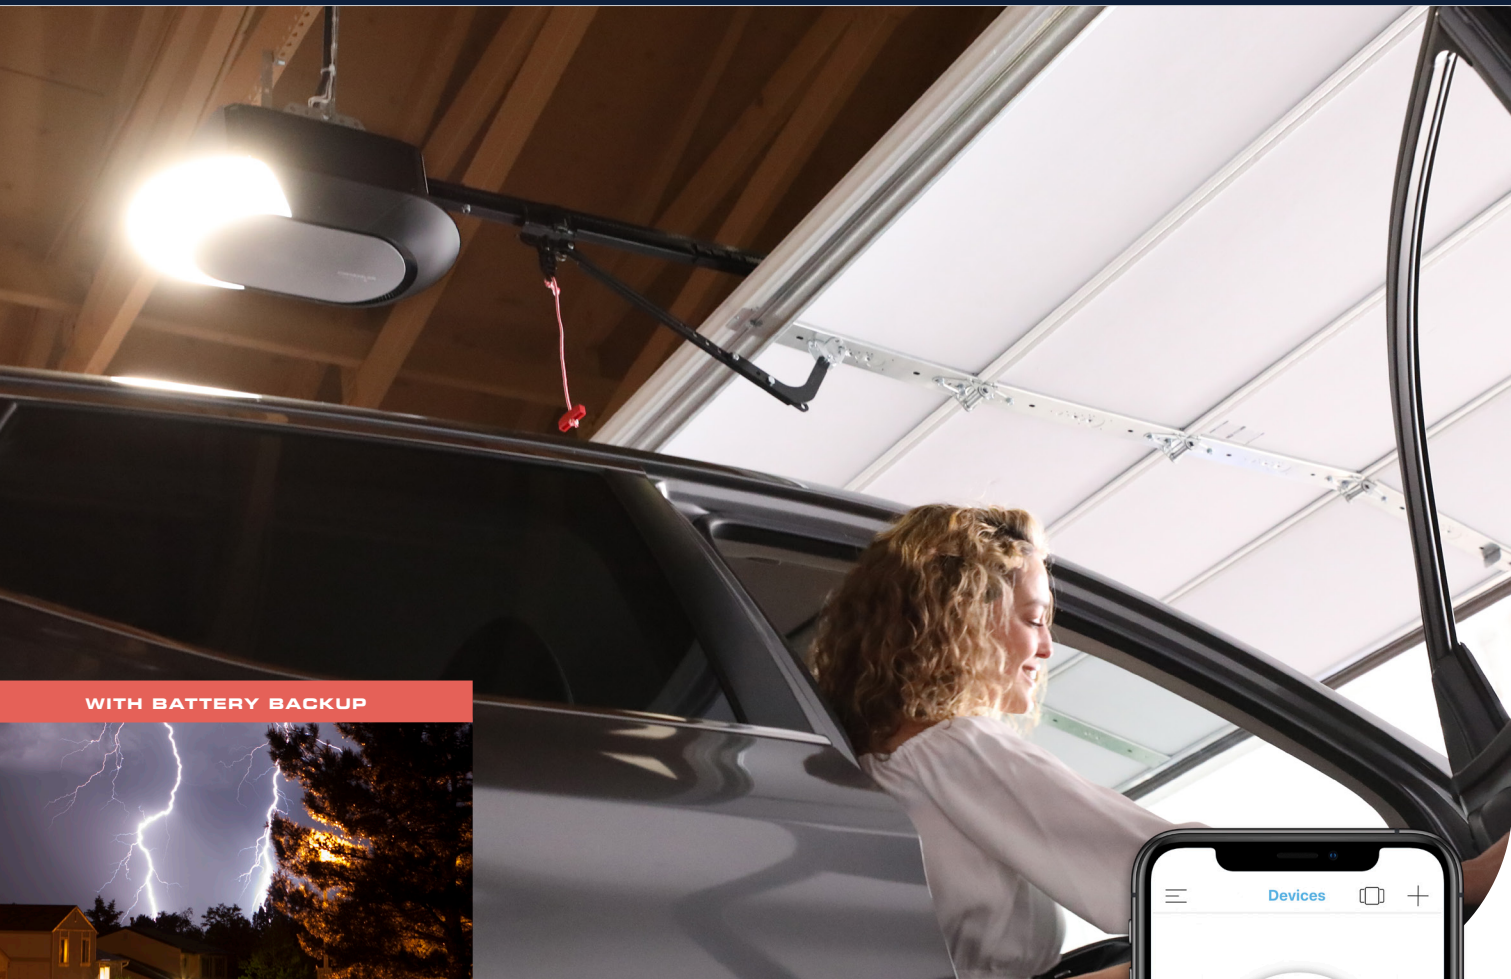

CHAMBERLAIN.

POWERED BY myQ.

Ultra Quiet WiFi® Garage Opener with Battery Backup

MODEL B4613T

For the Smartest Garage

The Chamberlain Smart Garage Opener is an intuitive device that will change the way you see your garage. Powered by myQ technology – the Chamberlain B4613T features a powerful battery backup that keeps you and your family safe in case of the power outage. With full charge and normal use, this garage door opener will support 3 days of standby power. Never get locked out of your garage again.

Control your garage door anytime, anywhere with the myQ app.

Download the FREE myQ® App

Know

What's happening.

Chamberlain Openers powered by myQ reliably solve everyday access needs and empower homeowners with the knowledge to do more and the control to make it happen.

Control

Anytime, from anywhere.

Check the status of, open and close your garage door remotely with the myQ app. Never wonder if your garage door was left open again!

Share

Grant guest access.

Add up-to 2 family members as Co-Owners to your myQ account. Grant guest access to friends, babysitters, repair people and even the dog walker!

Secure

From anywhere.

Protect what matters most to you with a reliable and intuitive garage door opener. Built to last, your family and prized possessions will be safe and secure for years to come.

SPECIFICATIONS